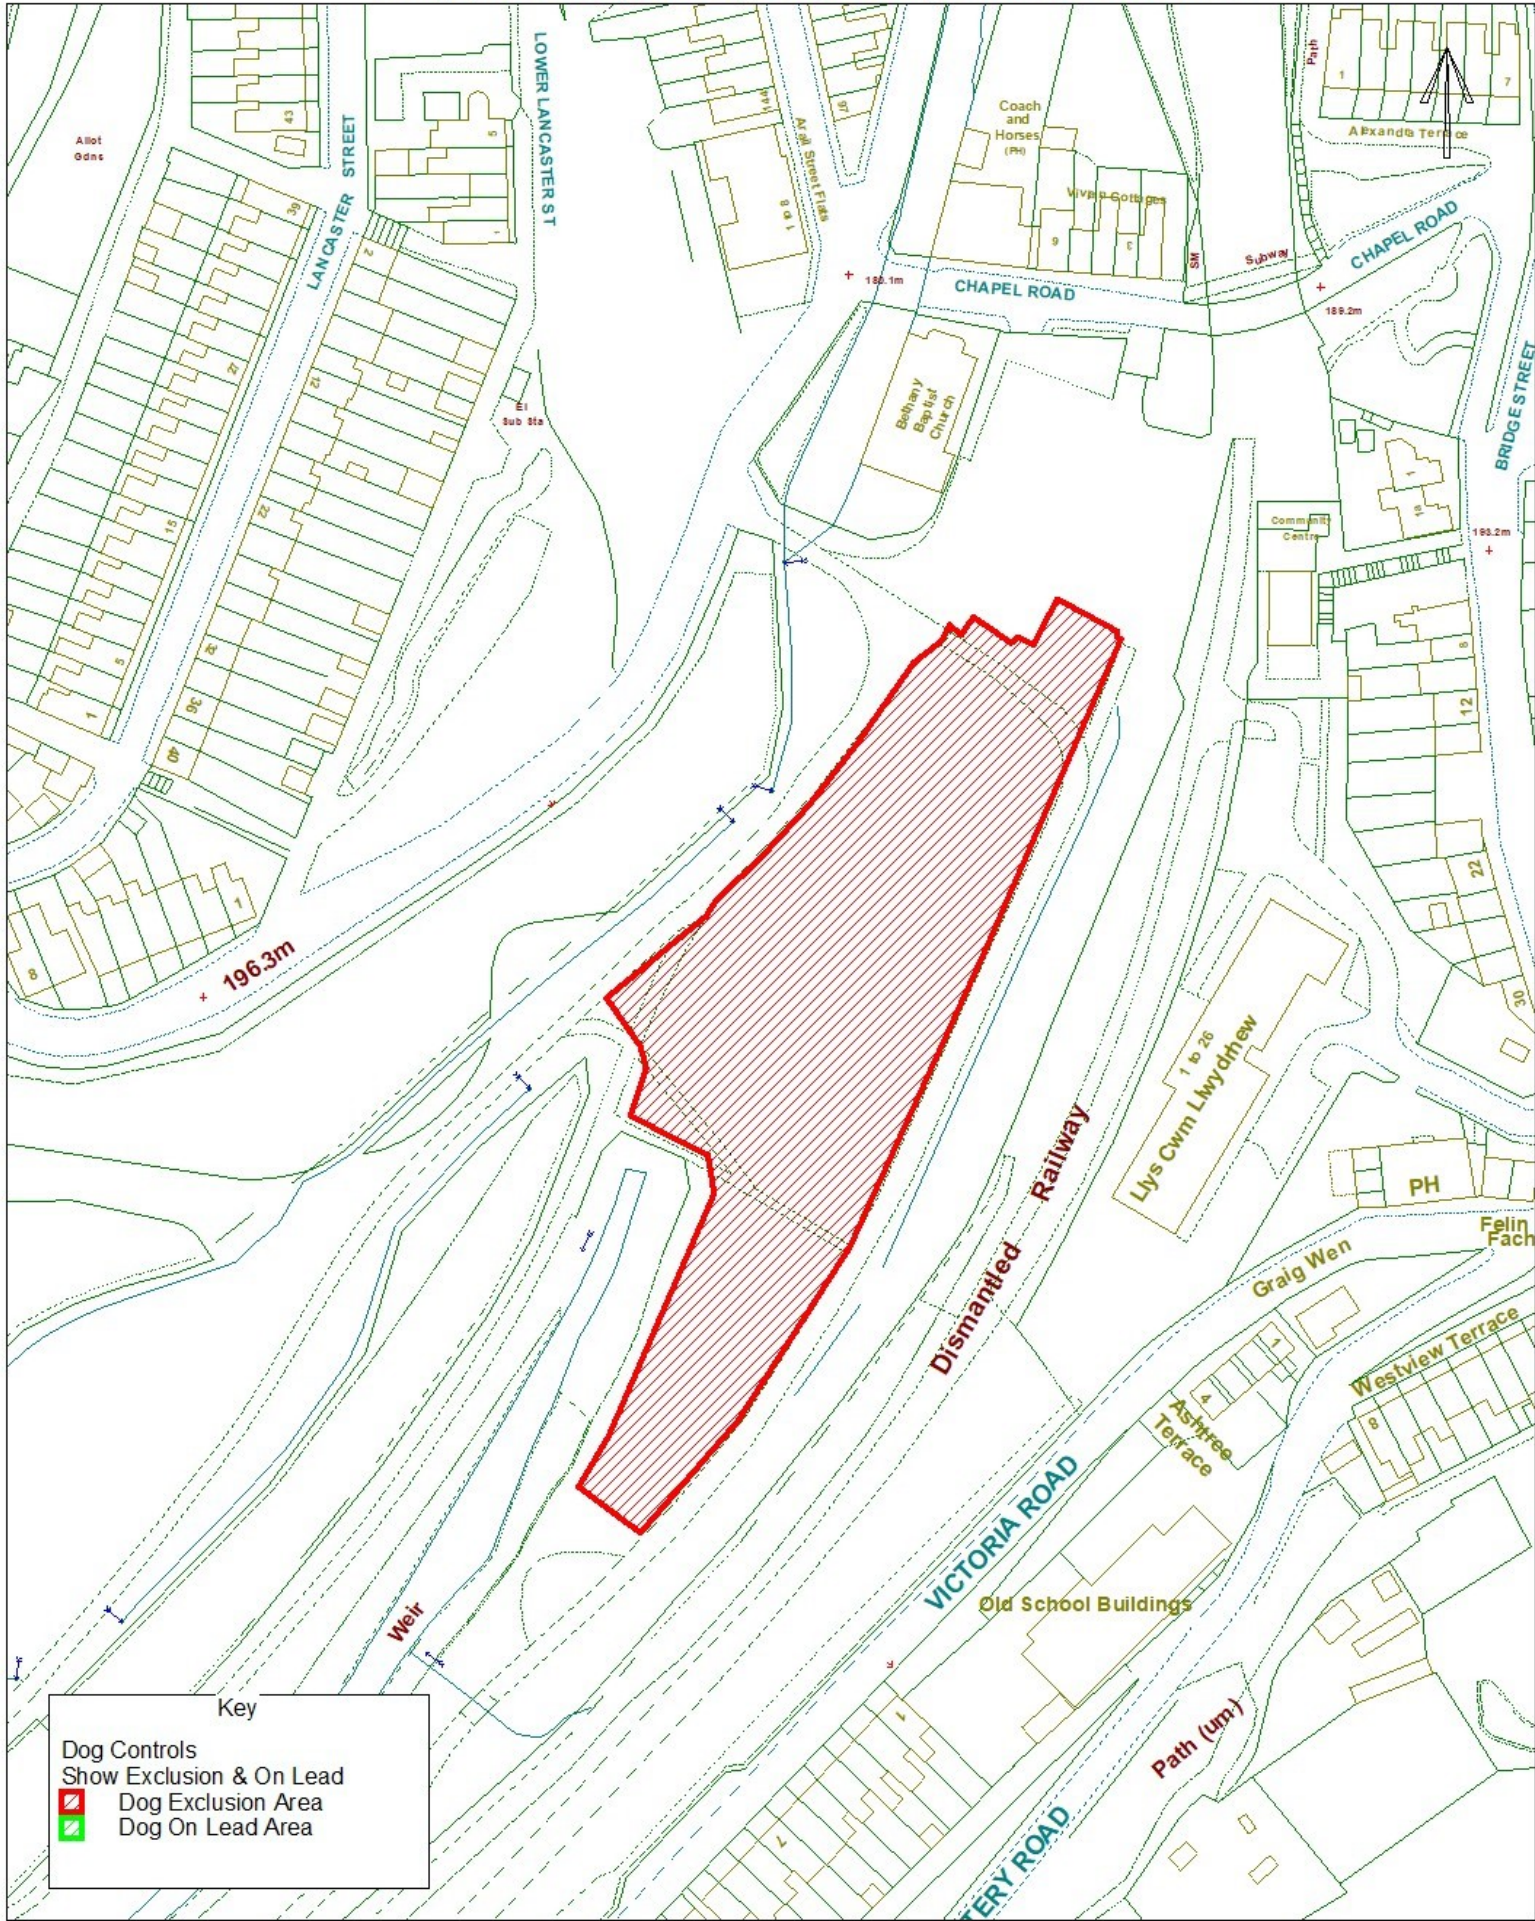

Blaenau Gwent County Borough Council

Dog Controls - Public Space Protection Order

Order Ref. No:	PSP0-DC-125
Site Name:	Abertillery Learning Community, Six Bells Road, Campus, Abertillery.
Easting:	322037
Northing:	202948

Reproduced from the Ordnance Survey Mapping with the permission of Her Majesty's Stationary Office (C) Crown Copyright. Unauthorised reproduction infringes Crown Copyright and may lead to prosecution or civil proceedings. BGBCB - LA09002L.

Atgynhychwyd o Fapiau'r Ordnance Survey chaniatad Rheolwr Llyfffa Ei Mawrhydi (c) Hawffraint y Goron.

Y mae atgynhychu heb awdurdod yn torri Hawffraint y Goron a gall arwain at erlyniad neu achosion sifil. BGBCB - LA09002L

Key

- Dog Controls
- Show Exclusion & On Lead
- Dog Exclusion Area
- Dog On Lead Area