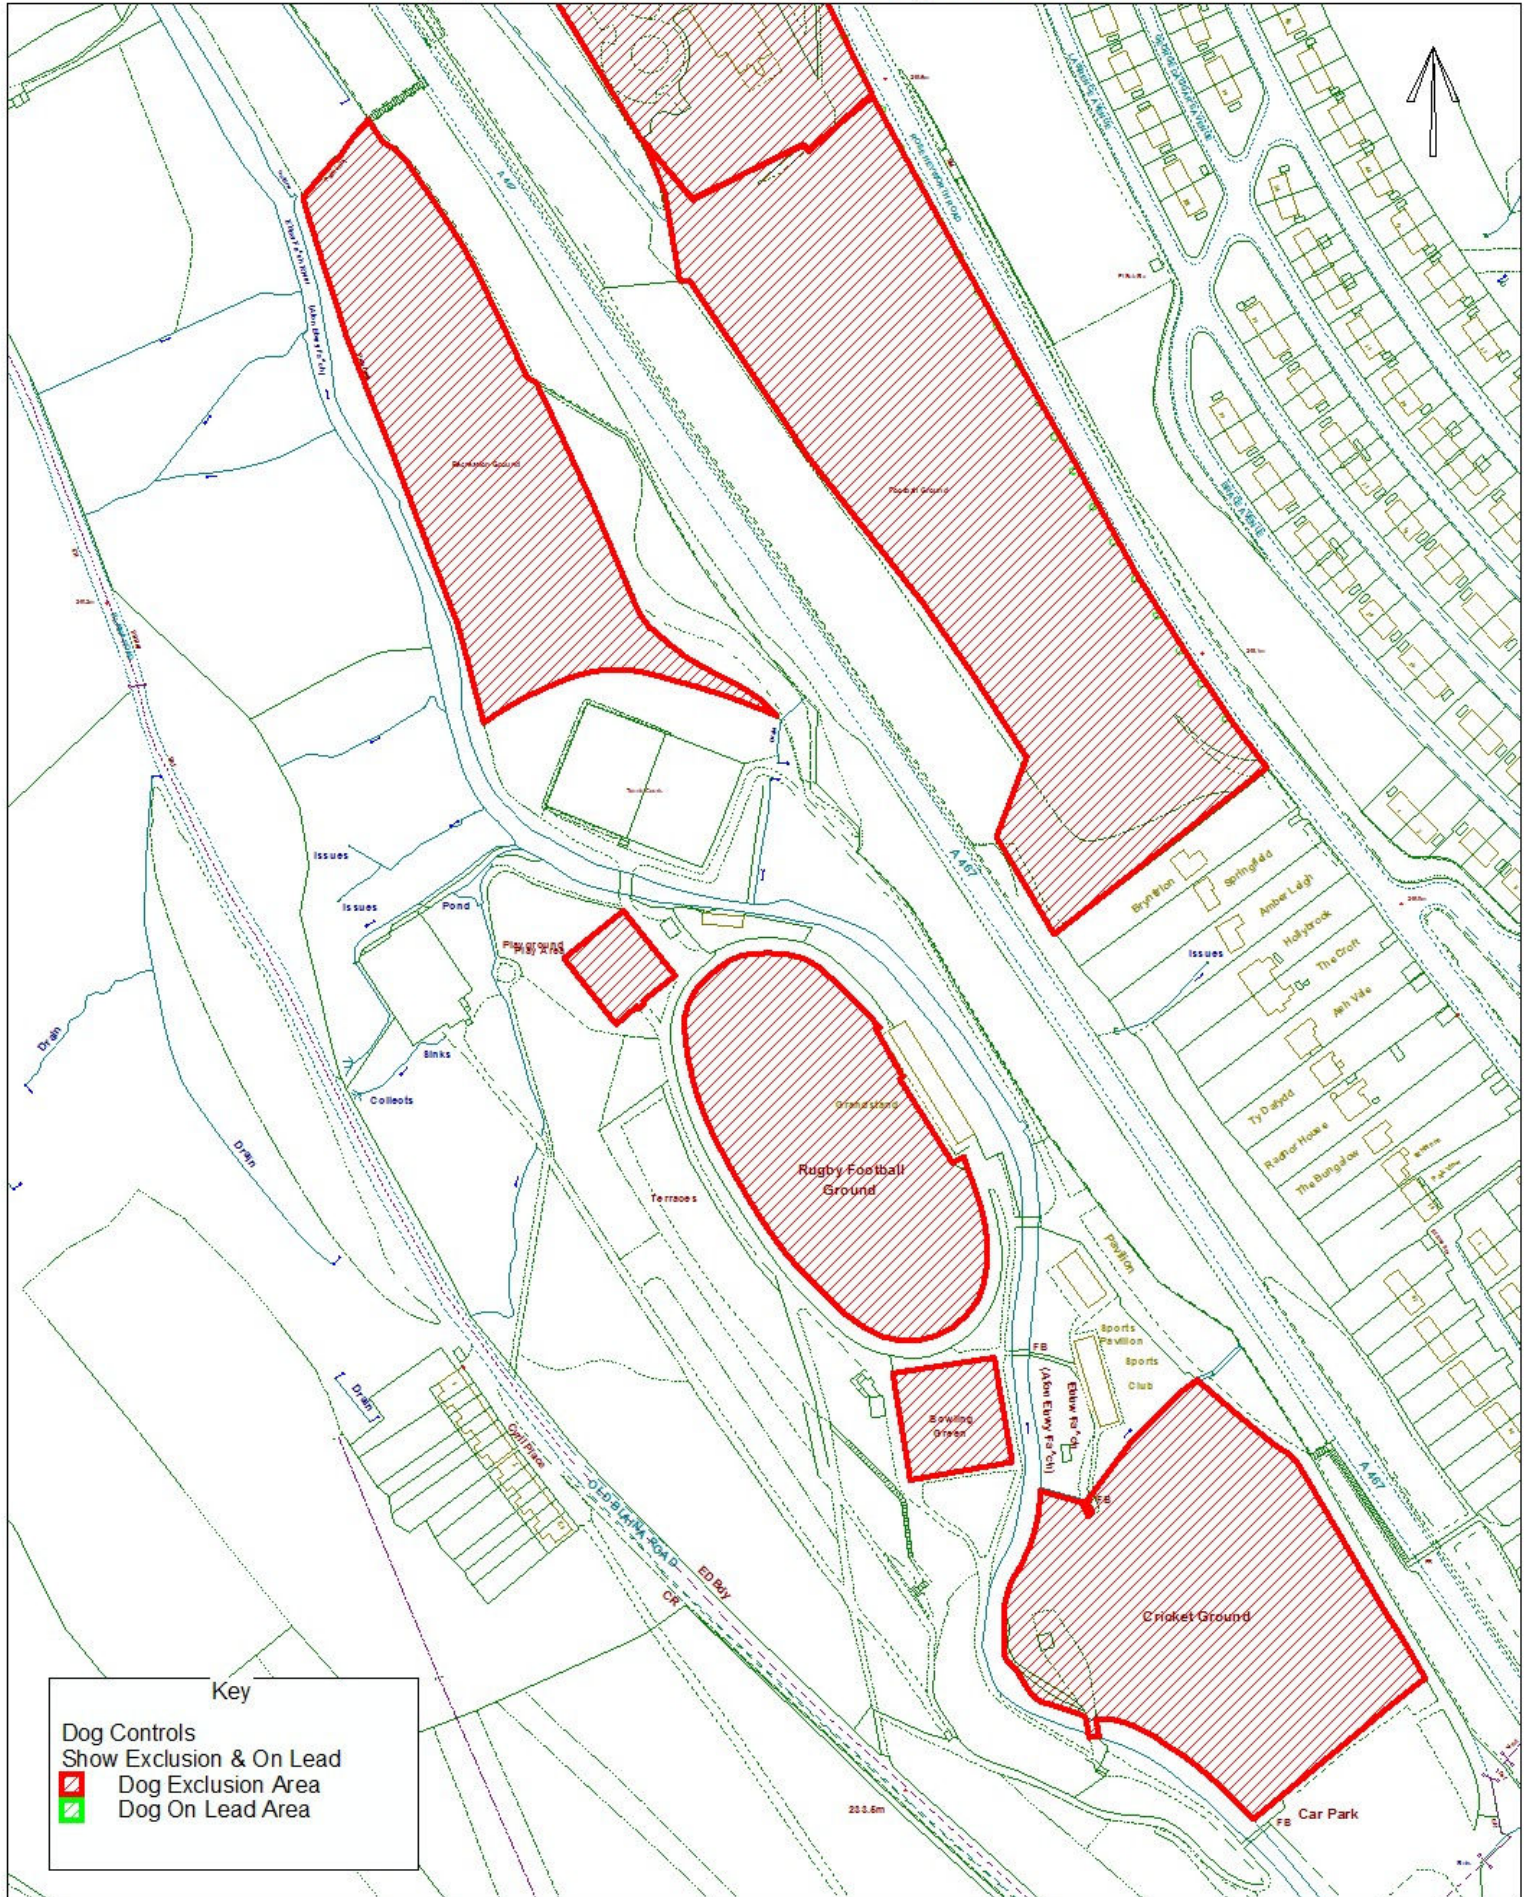

Blaenau Gwent County Borough Council

Dog Controls - Public Space Protection Order

Order Ref. No:	PSP0-DC-024		
Site Name:	Abertillery Park, Cyril Place, Abertillery.		
Easting:	320770	Northing:	204959

Reproduced from the Ordnance Survey Mapping with the permission of Her Majesty's Stationary Office (C) Crown Copyright. Unauthorised reproduction infringes Crown Copyright and may lead to prosecution or civil proceedings. BGBC - LA09002L.

Atgynhychwyd o Fapiau'r Ordnance Survey chaniatad Rheolwr Llyfrfa Ei Mawrhydi (c) Hawlfraint y Goron. Y mae atgynhyrchu heb awdurdod yn torri Hawlfraint y Goron a gall anwain at erlyniad neu achosion sifil. BGBC - LA09002L

Key

- Dog Exclusion Area
- Dog On Lead Area