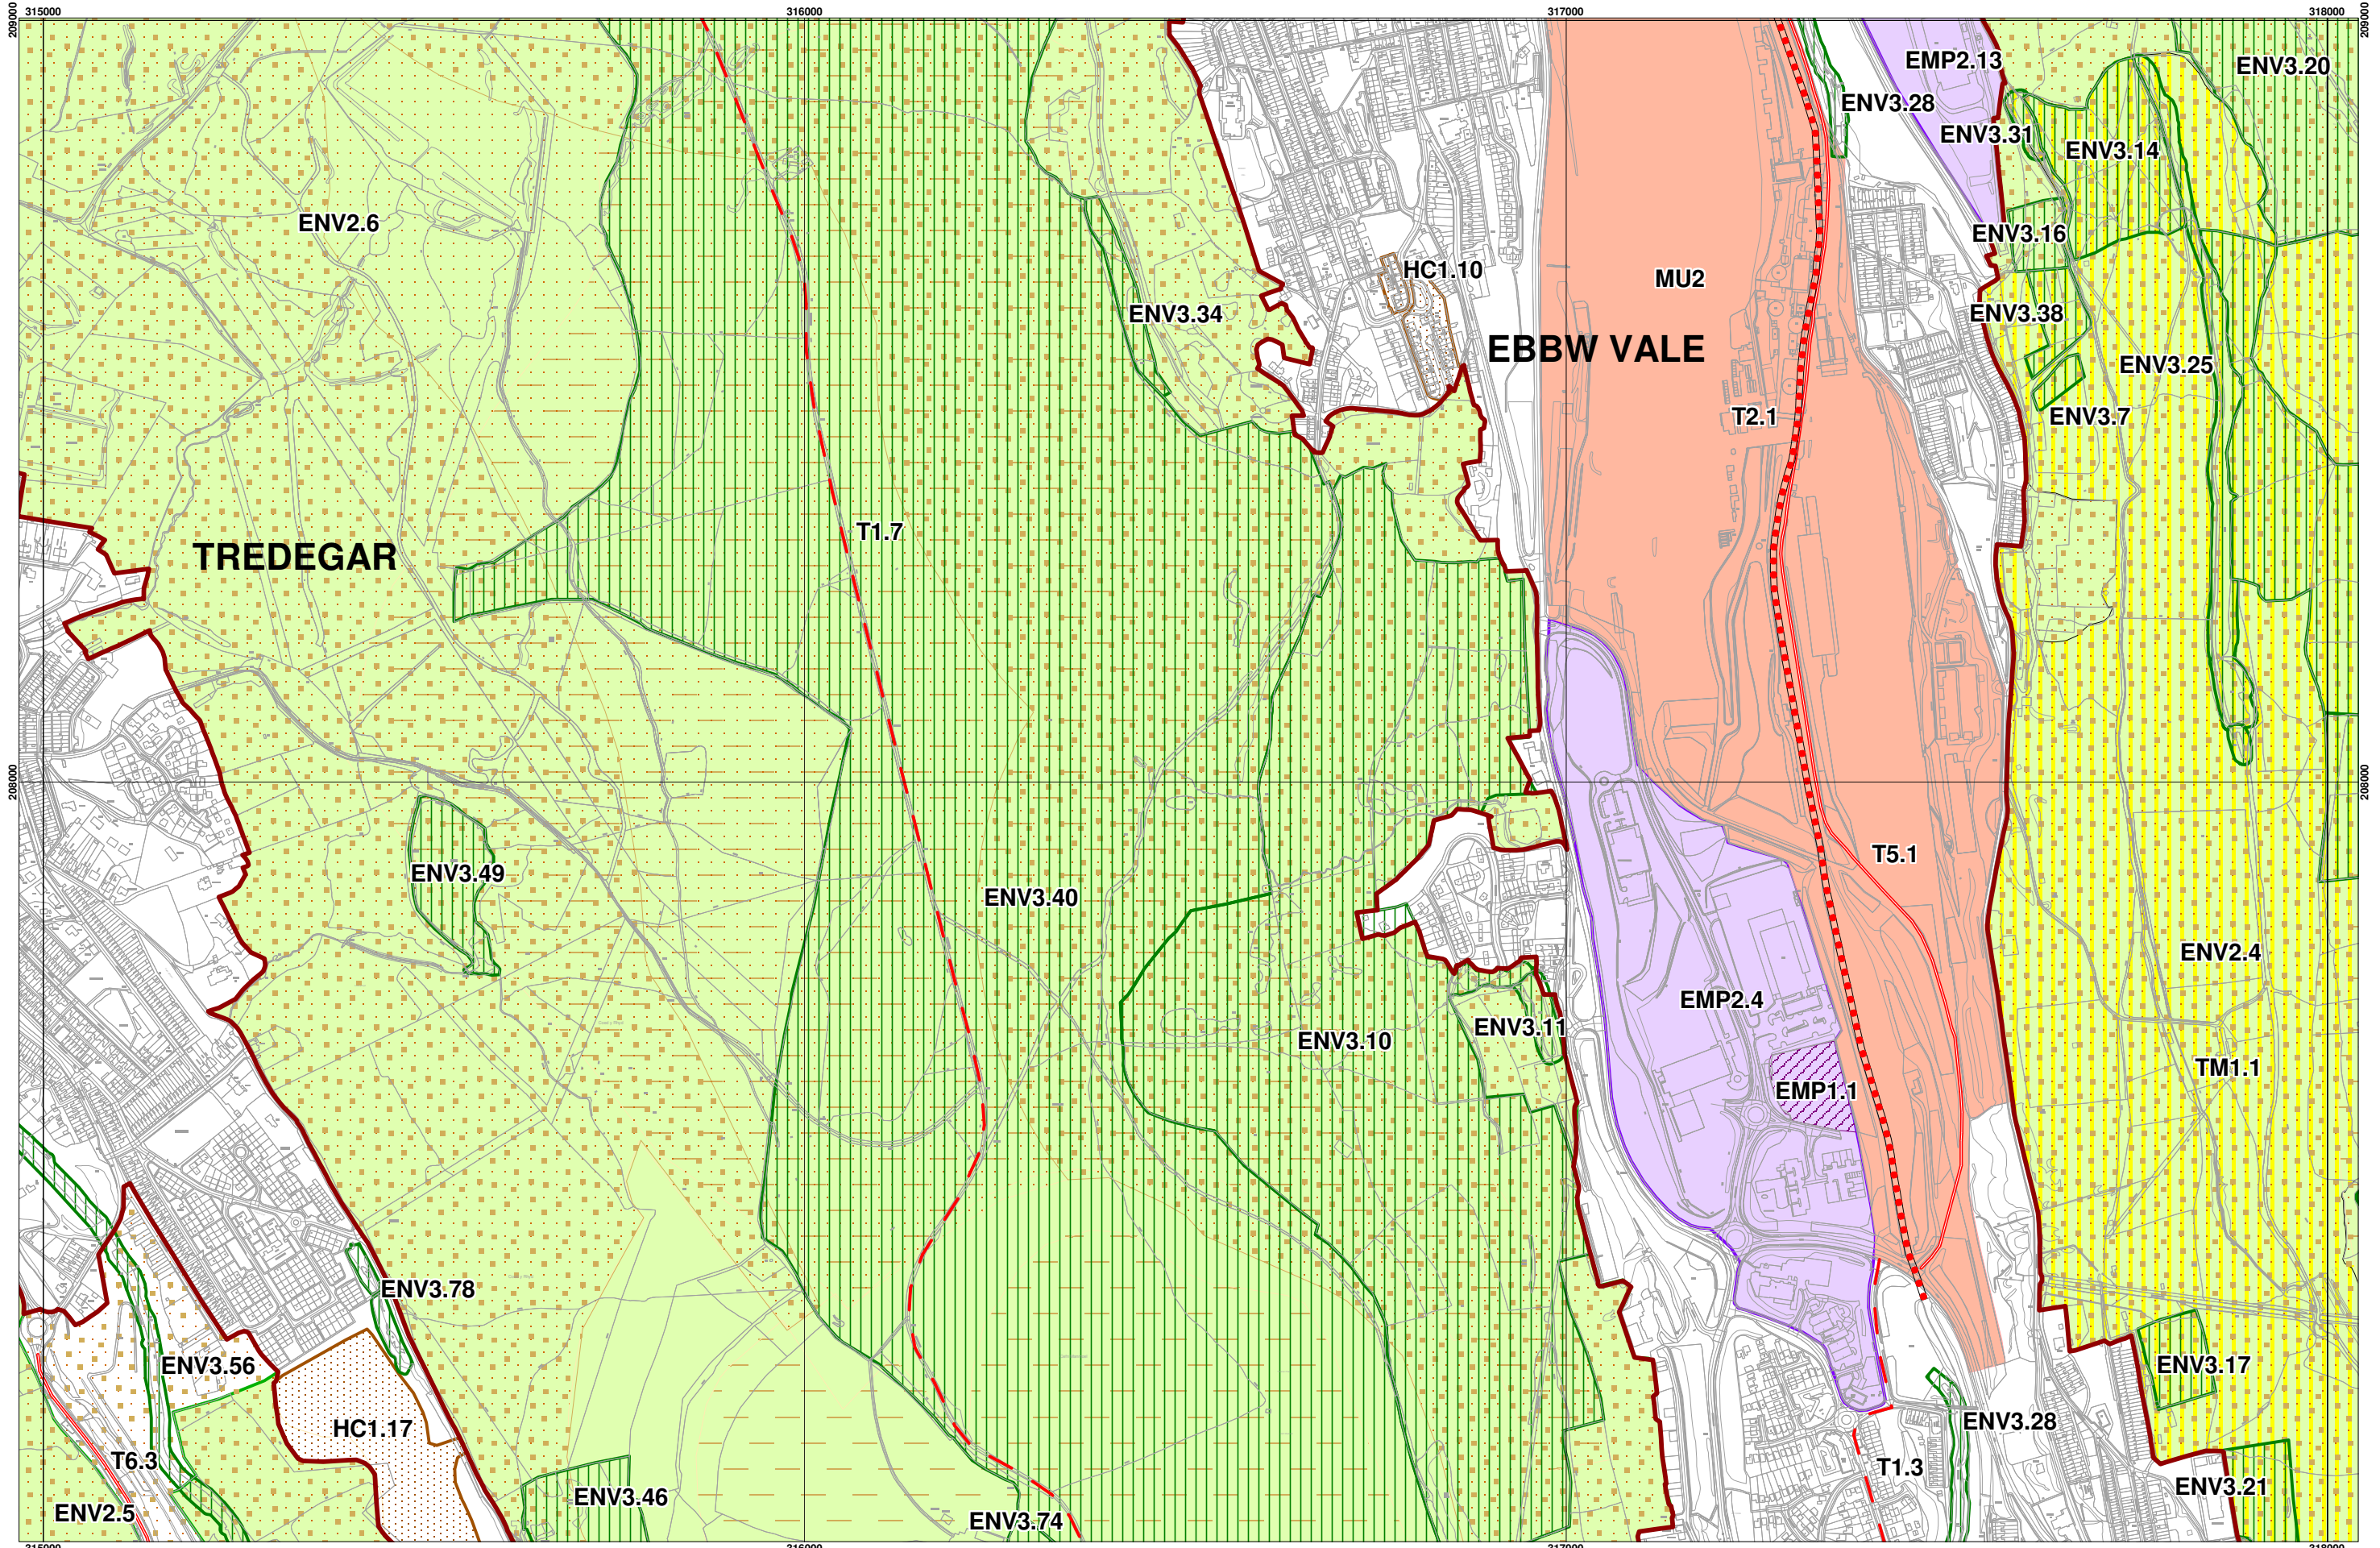

Blaenau Gwent Local Development Plan
2006 - 2021

Scale 1:8000

16