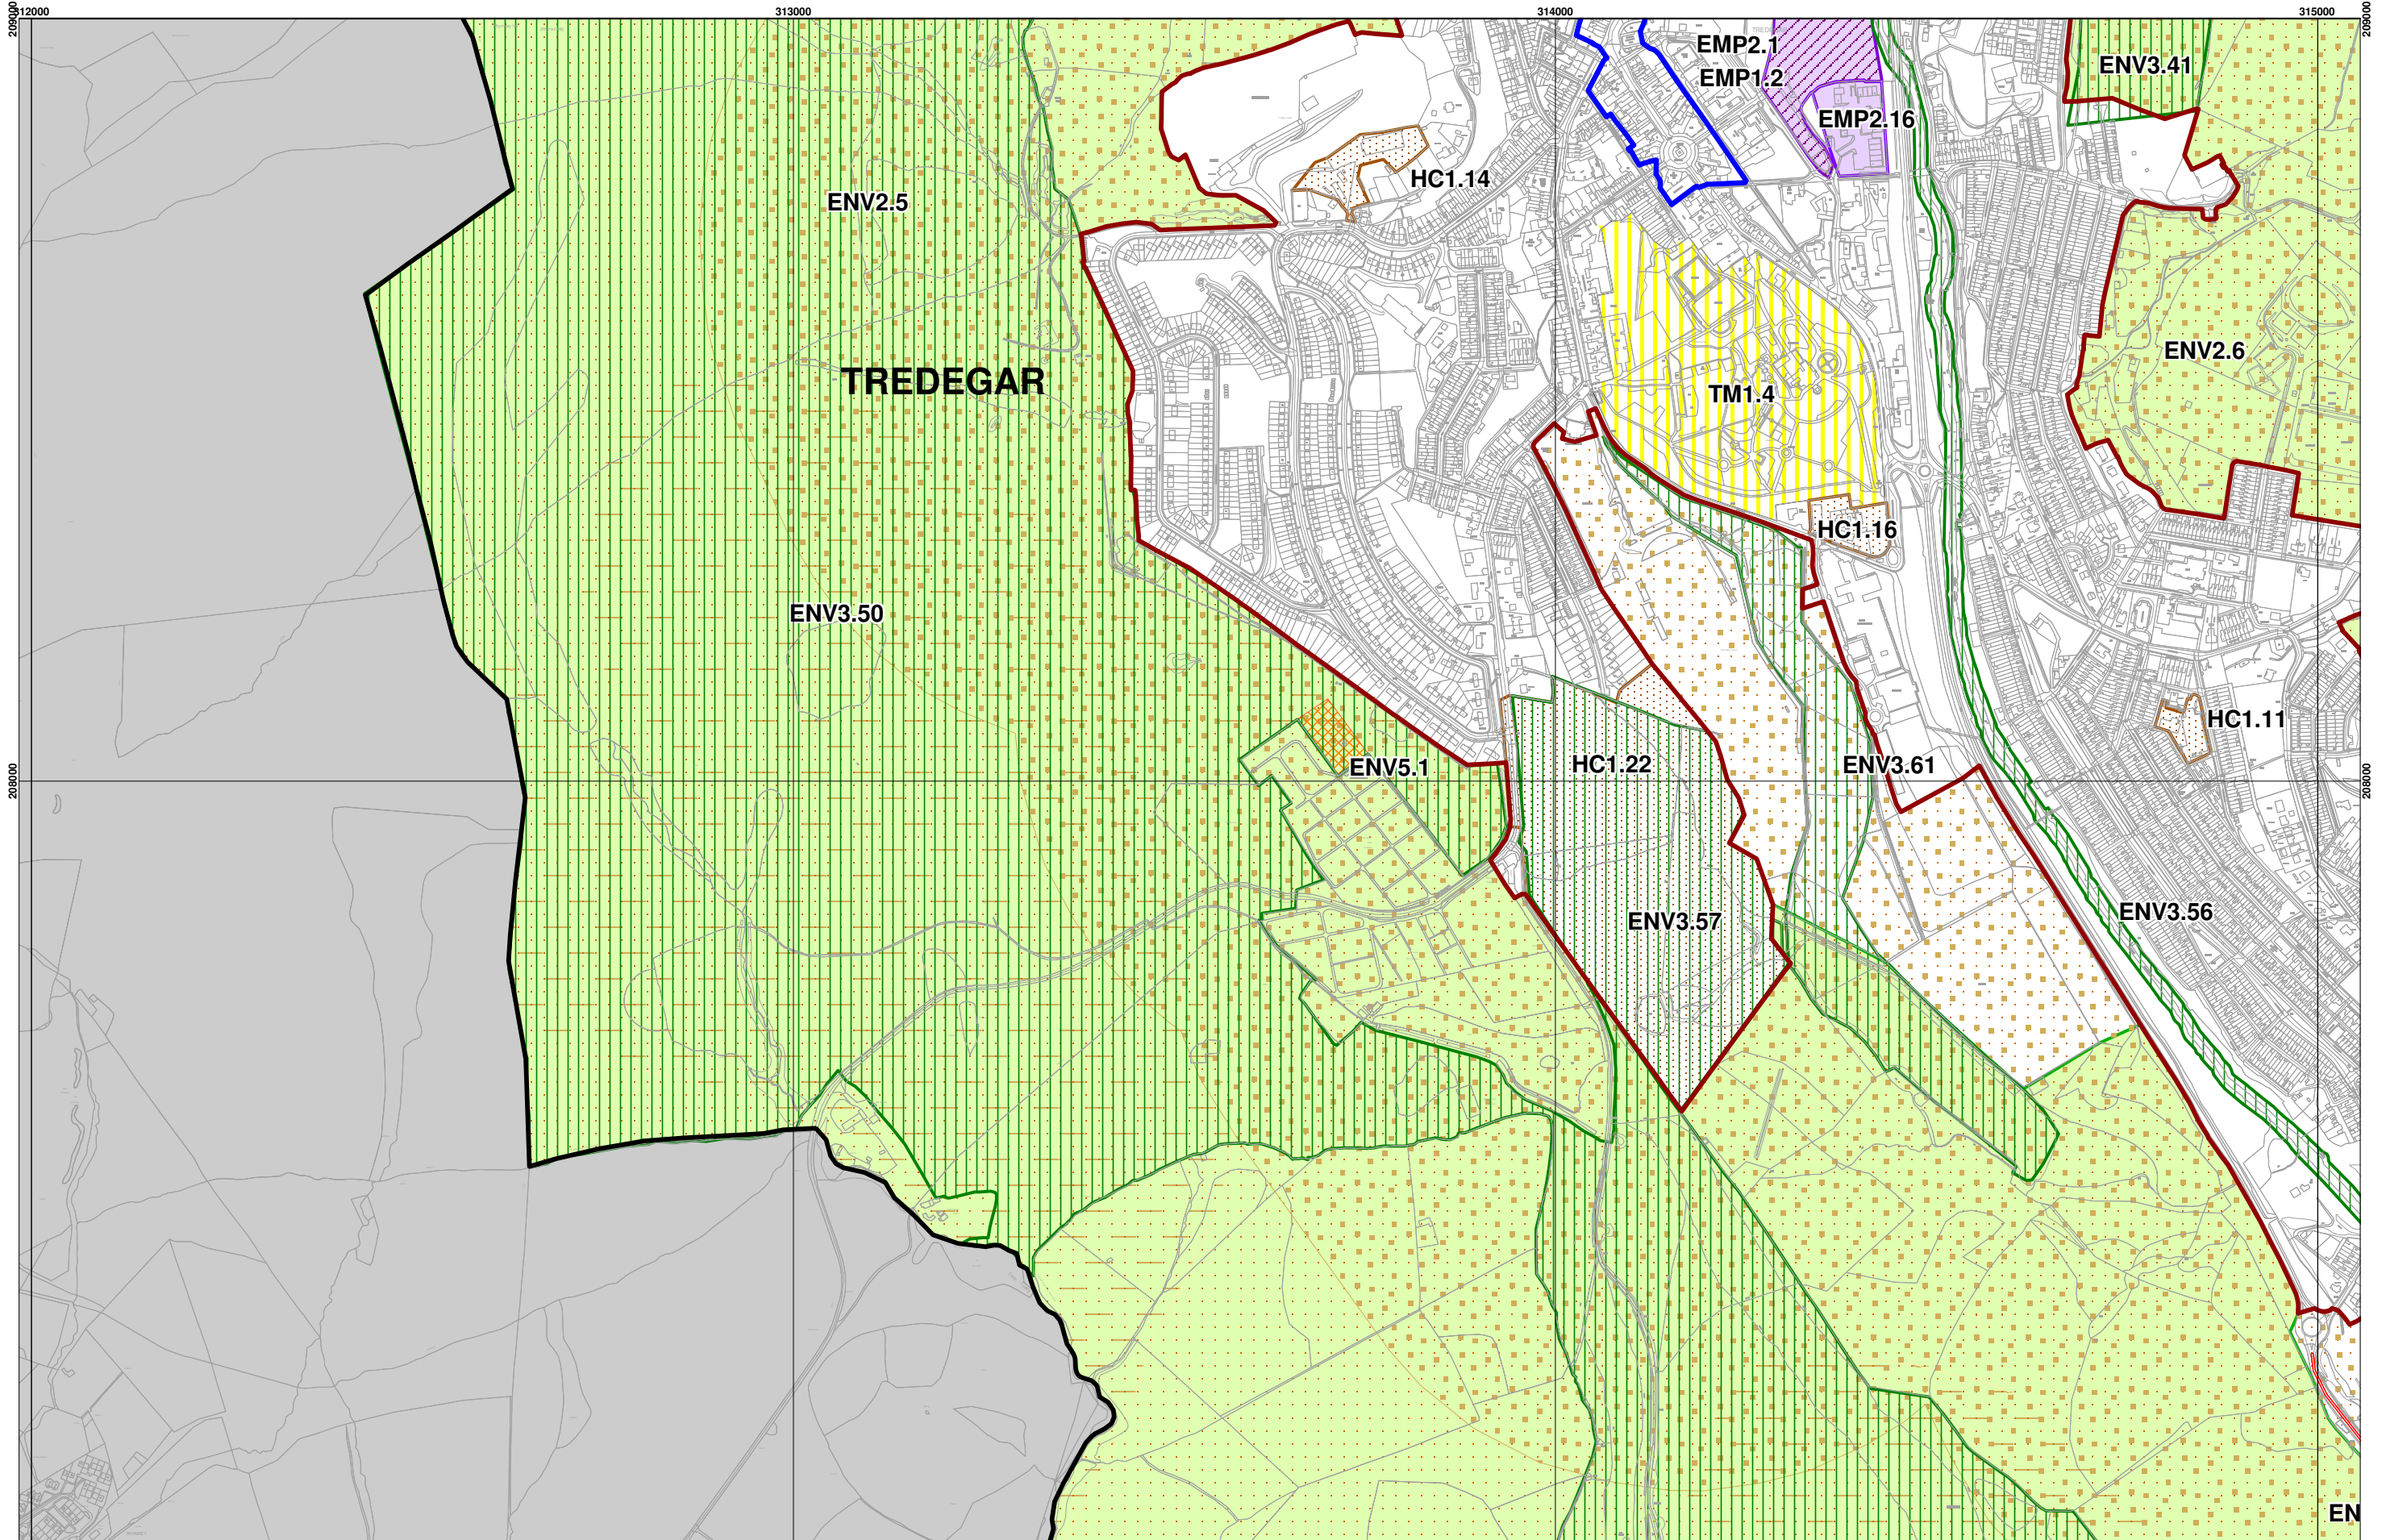

**Blaenau Gwent Local Development Plan
2006 - 2021**

Scale 1:8000