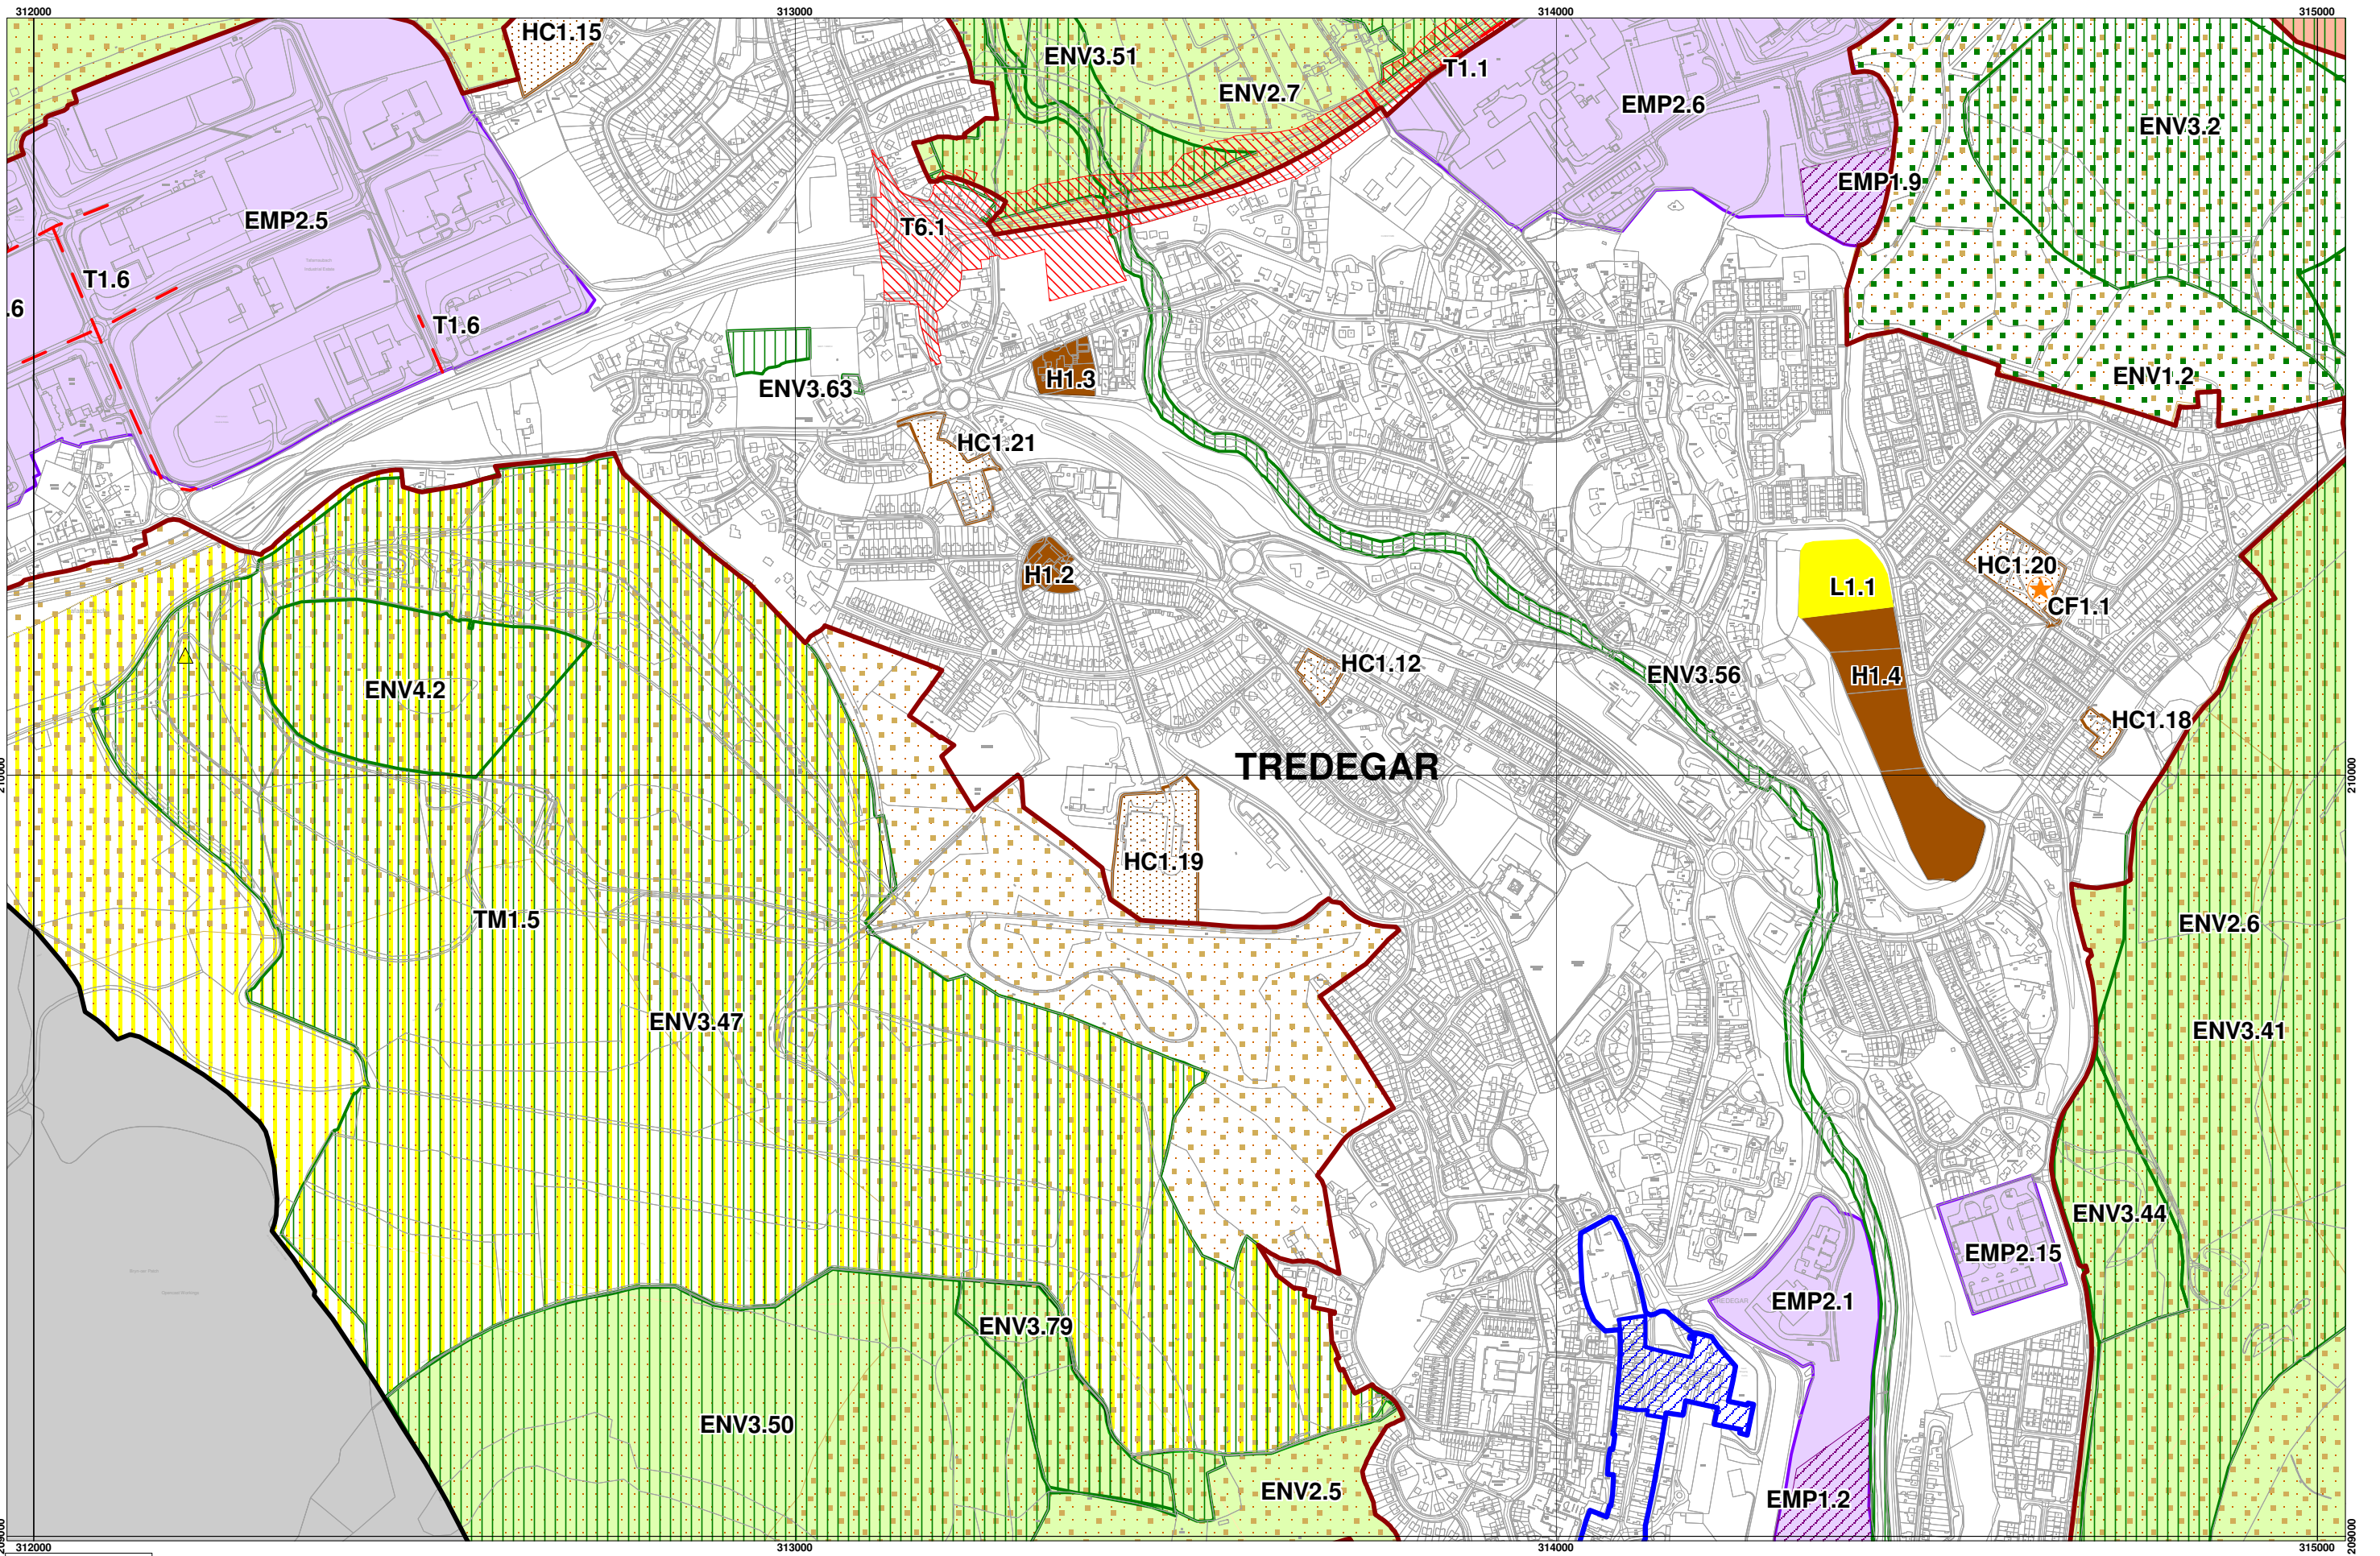

Blaenau Gwent Local Development Plan
2006 - 2021

Scale 1:8000

11