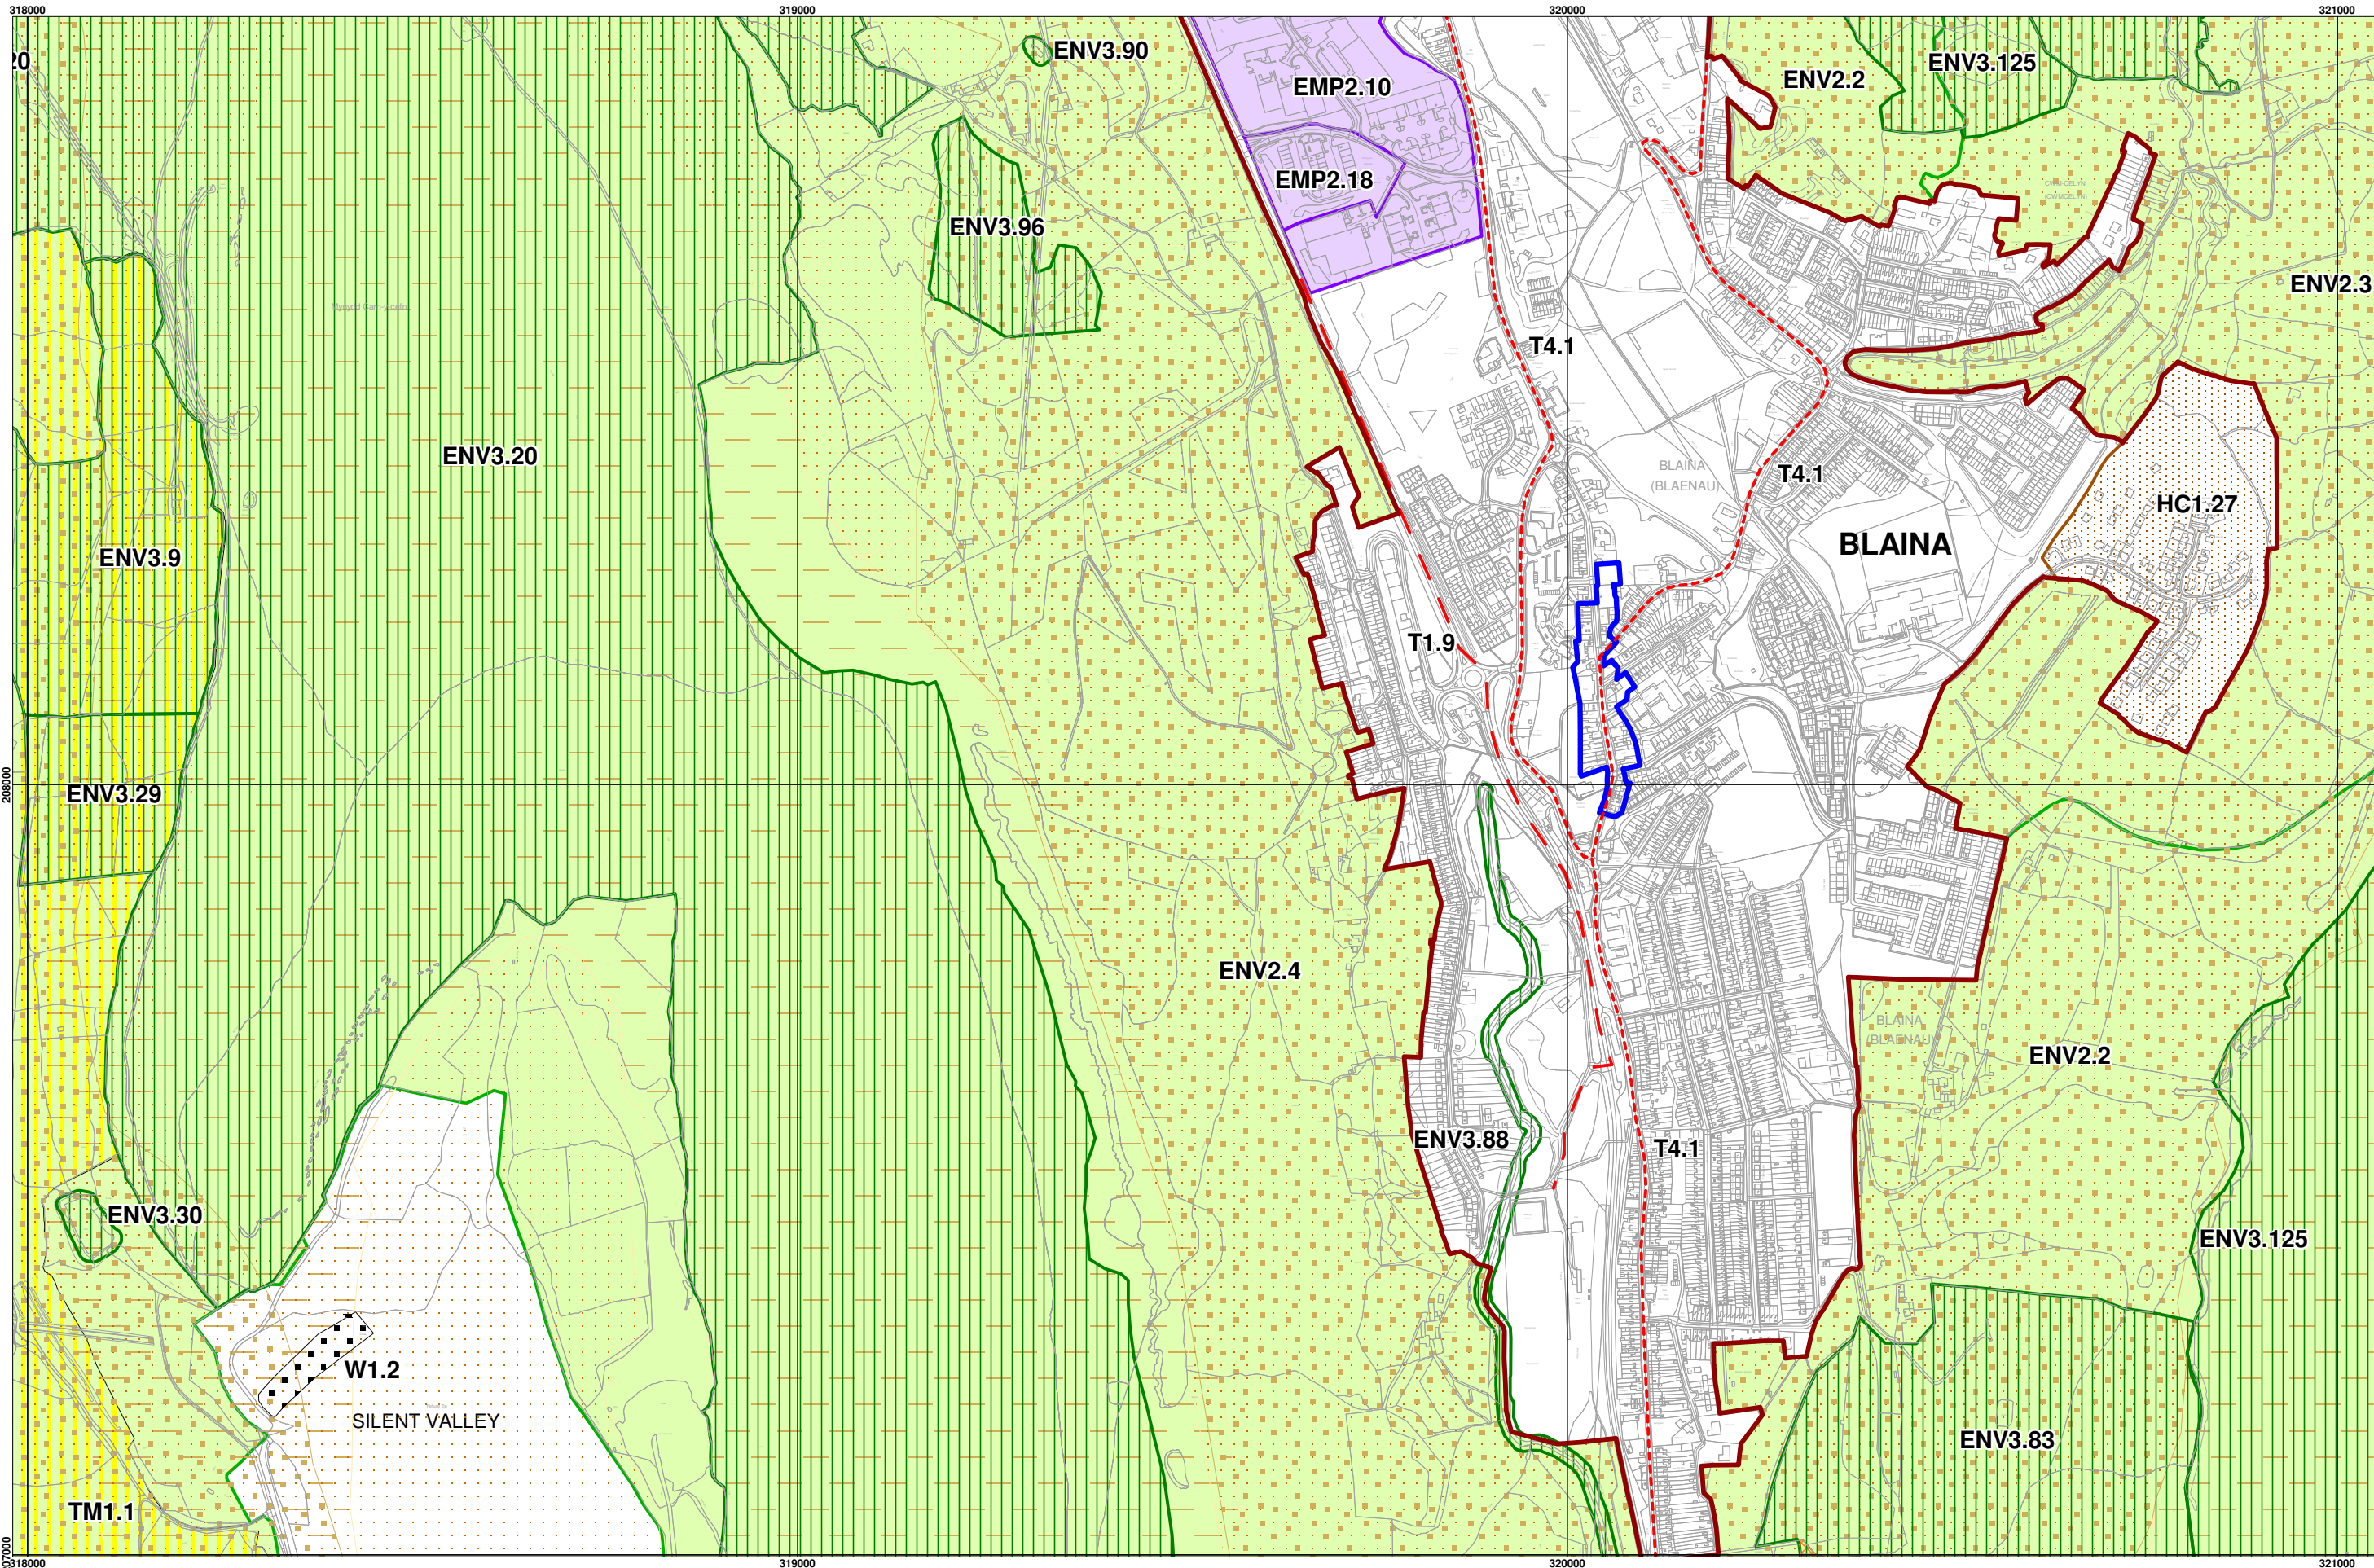

**Blaenau Gwent Local Development Plan
2006 - 2021**

Scale 1:8000