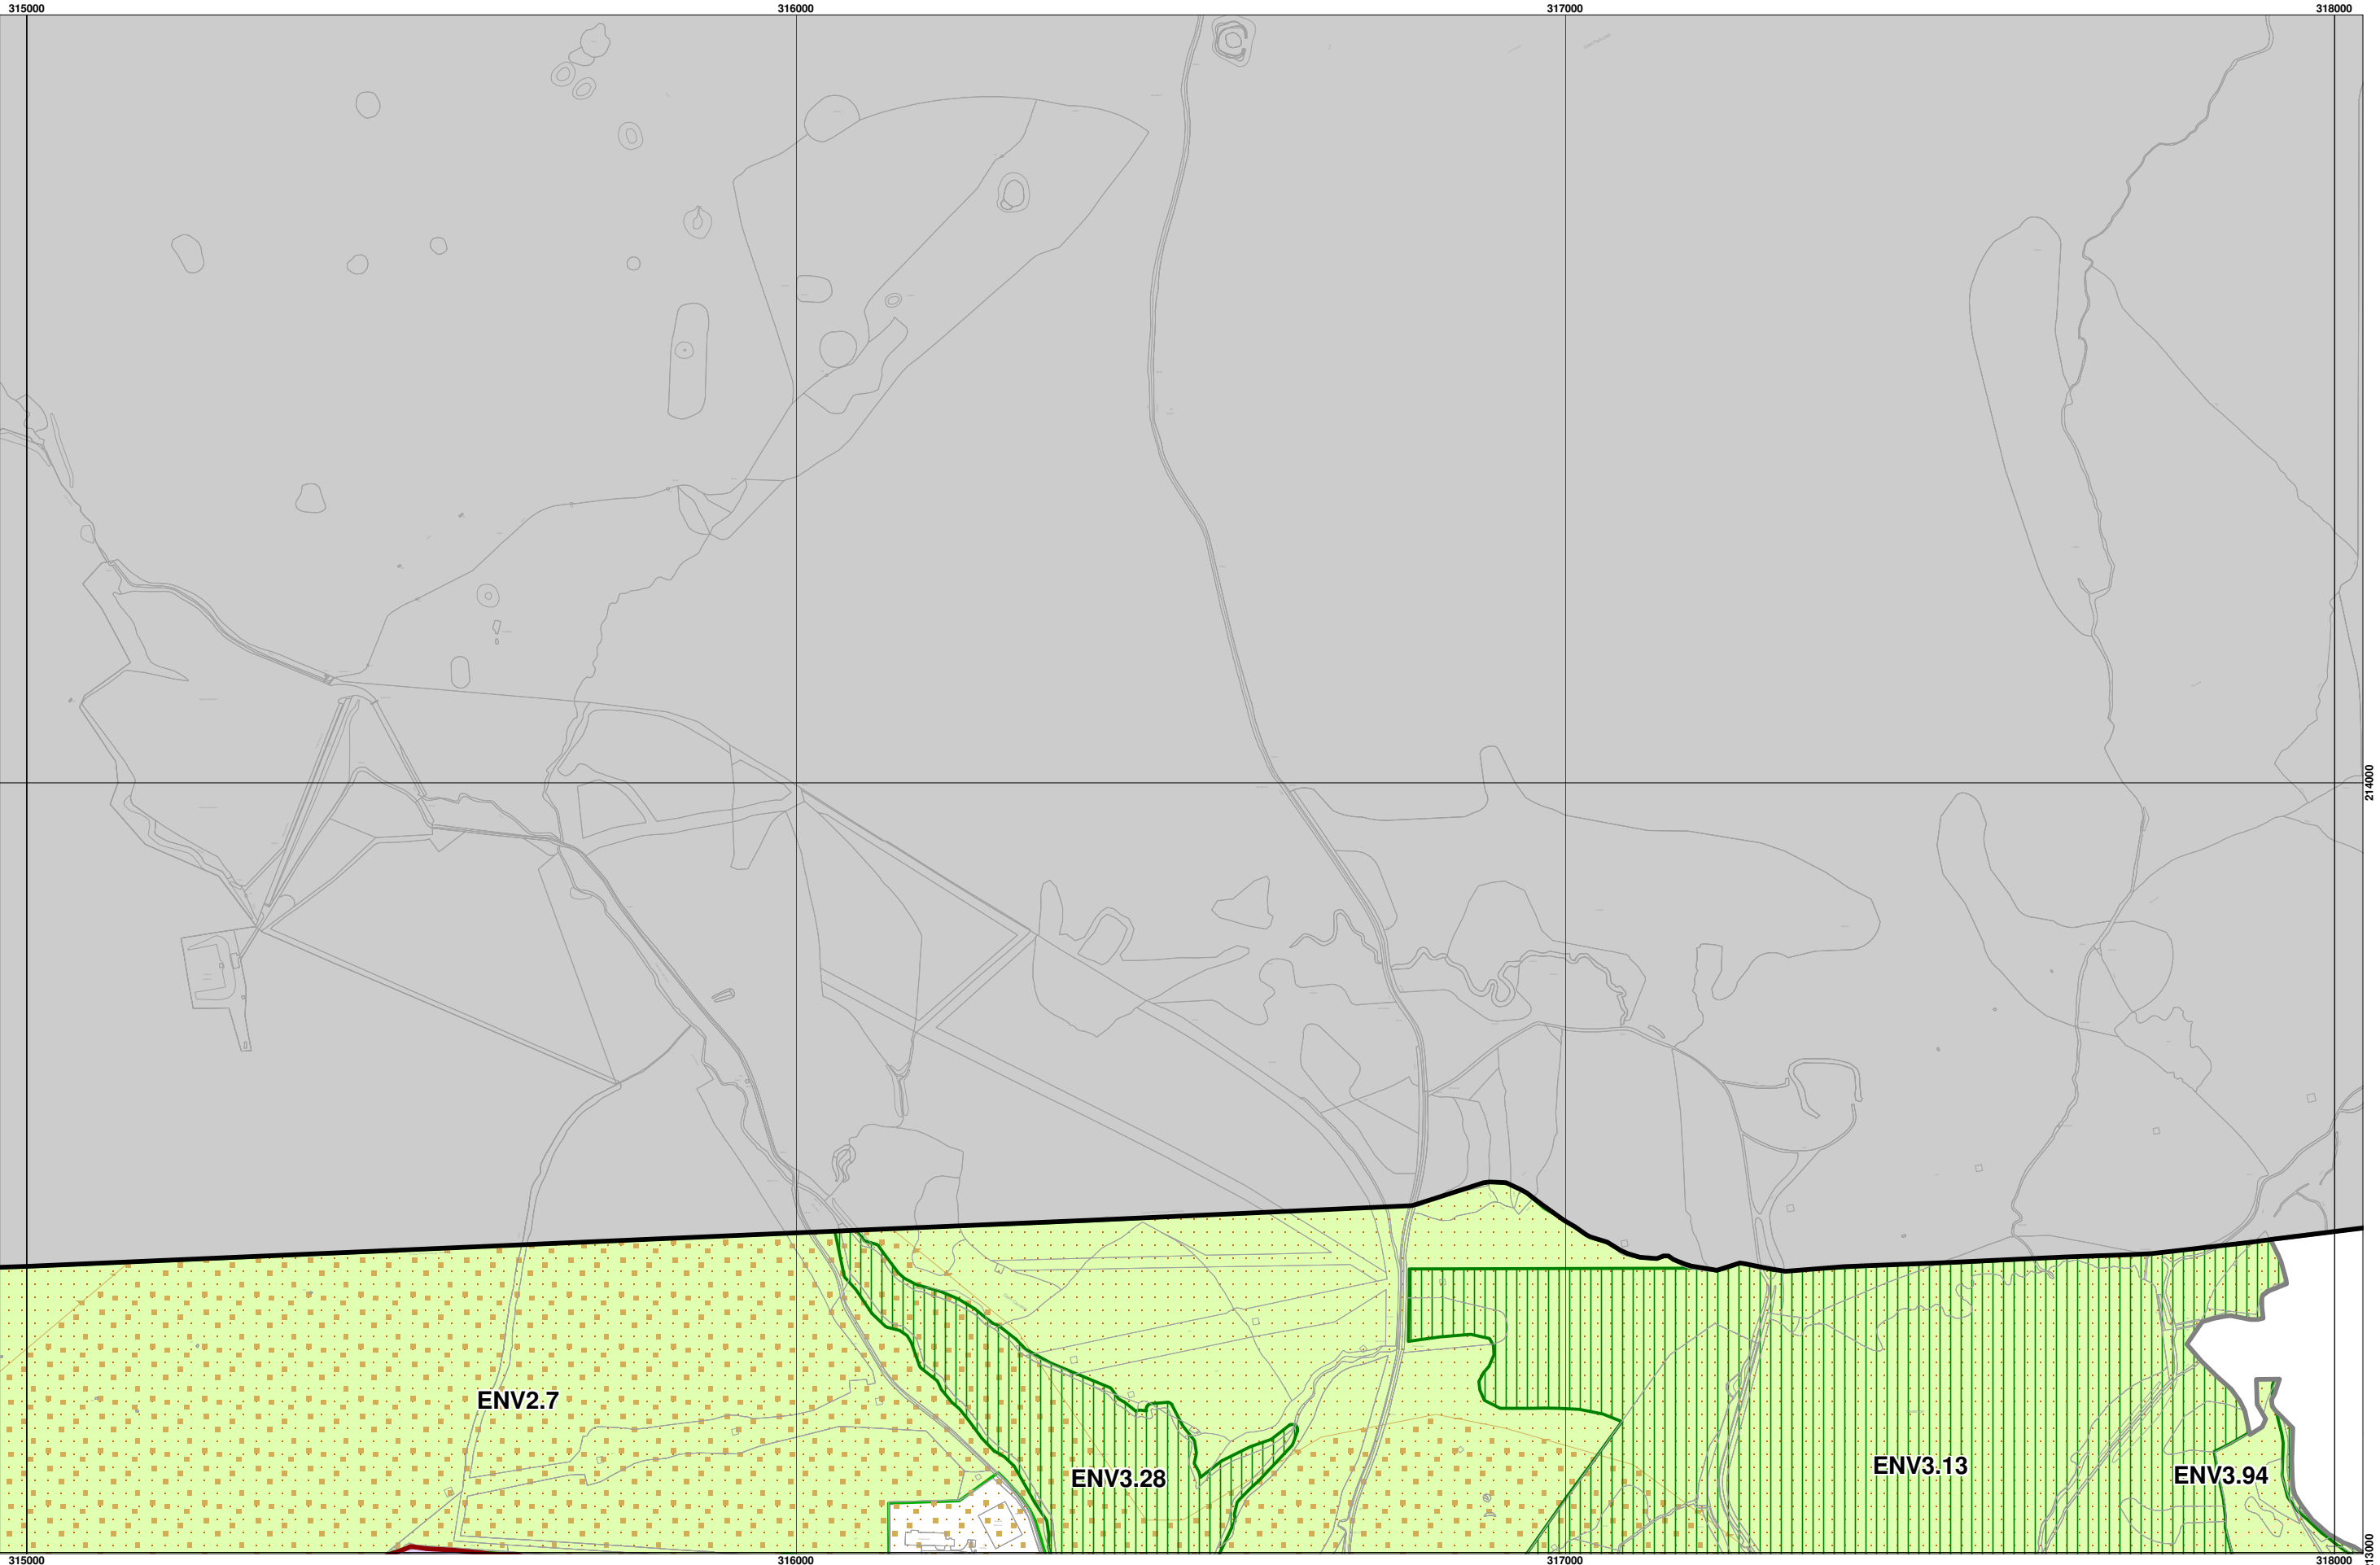

**Blaenau Gwent Local Development Plan
2006 - 2021**

Scale 1:8000

3