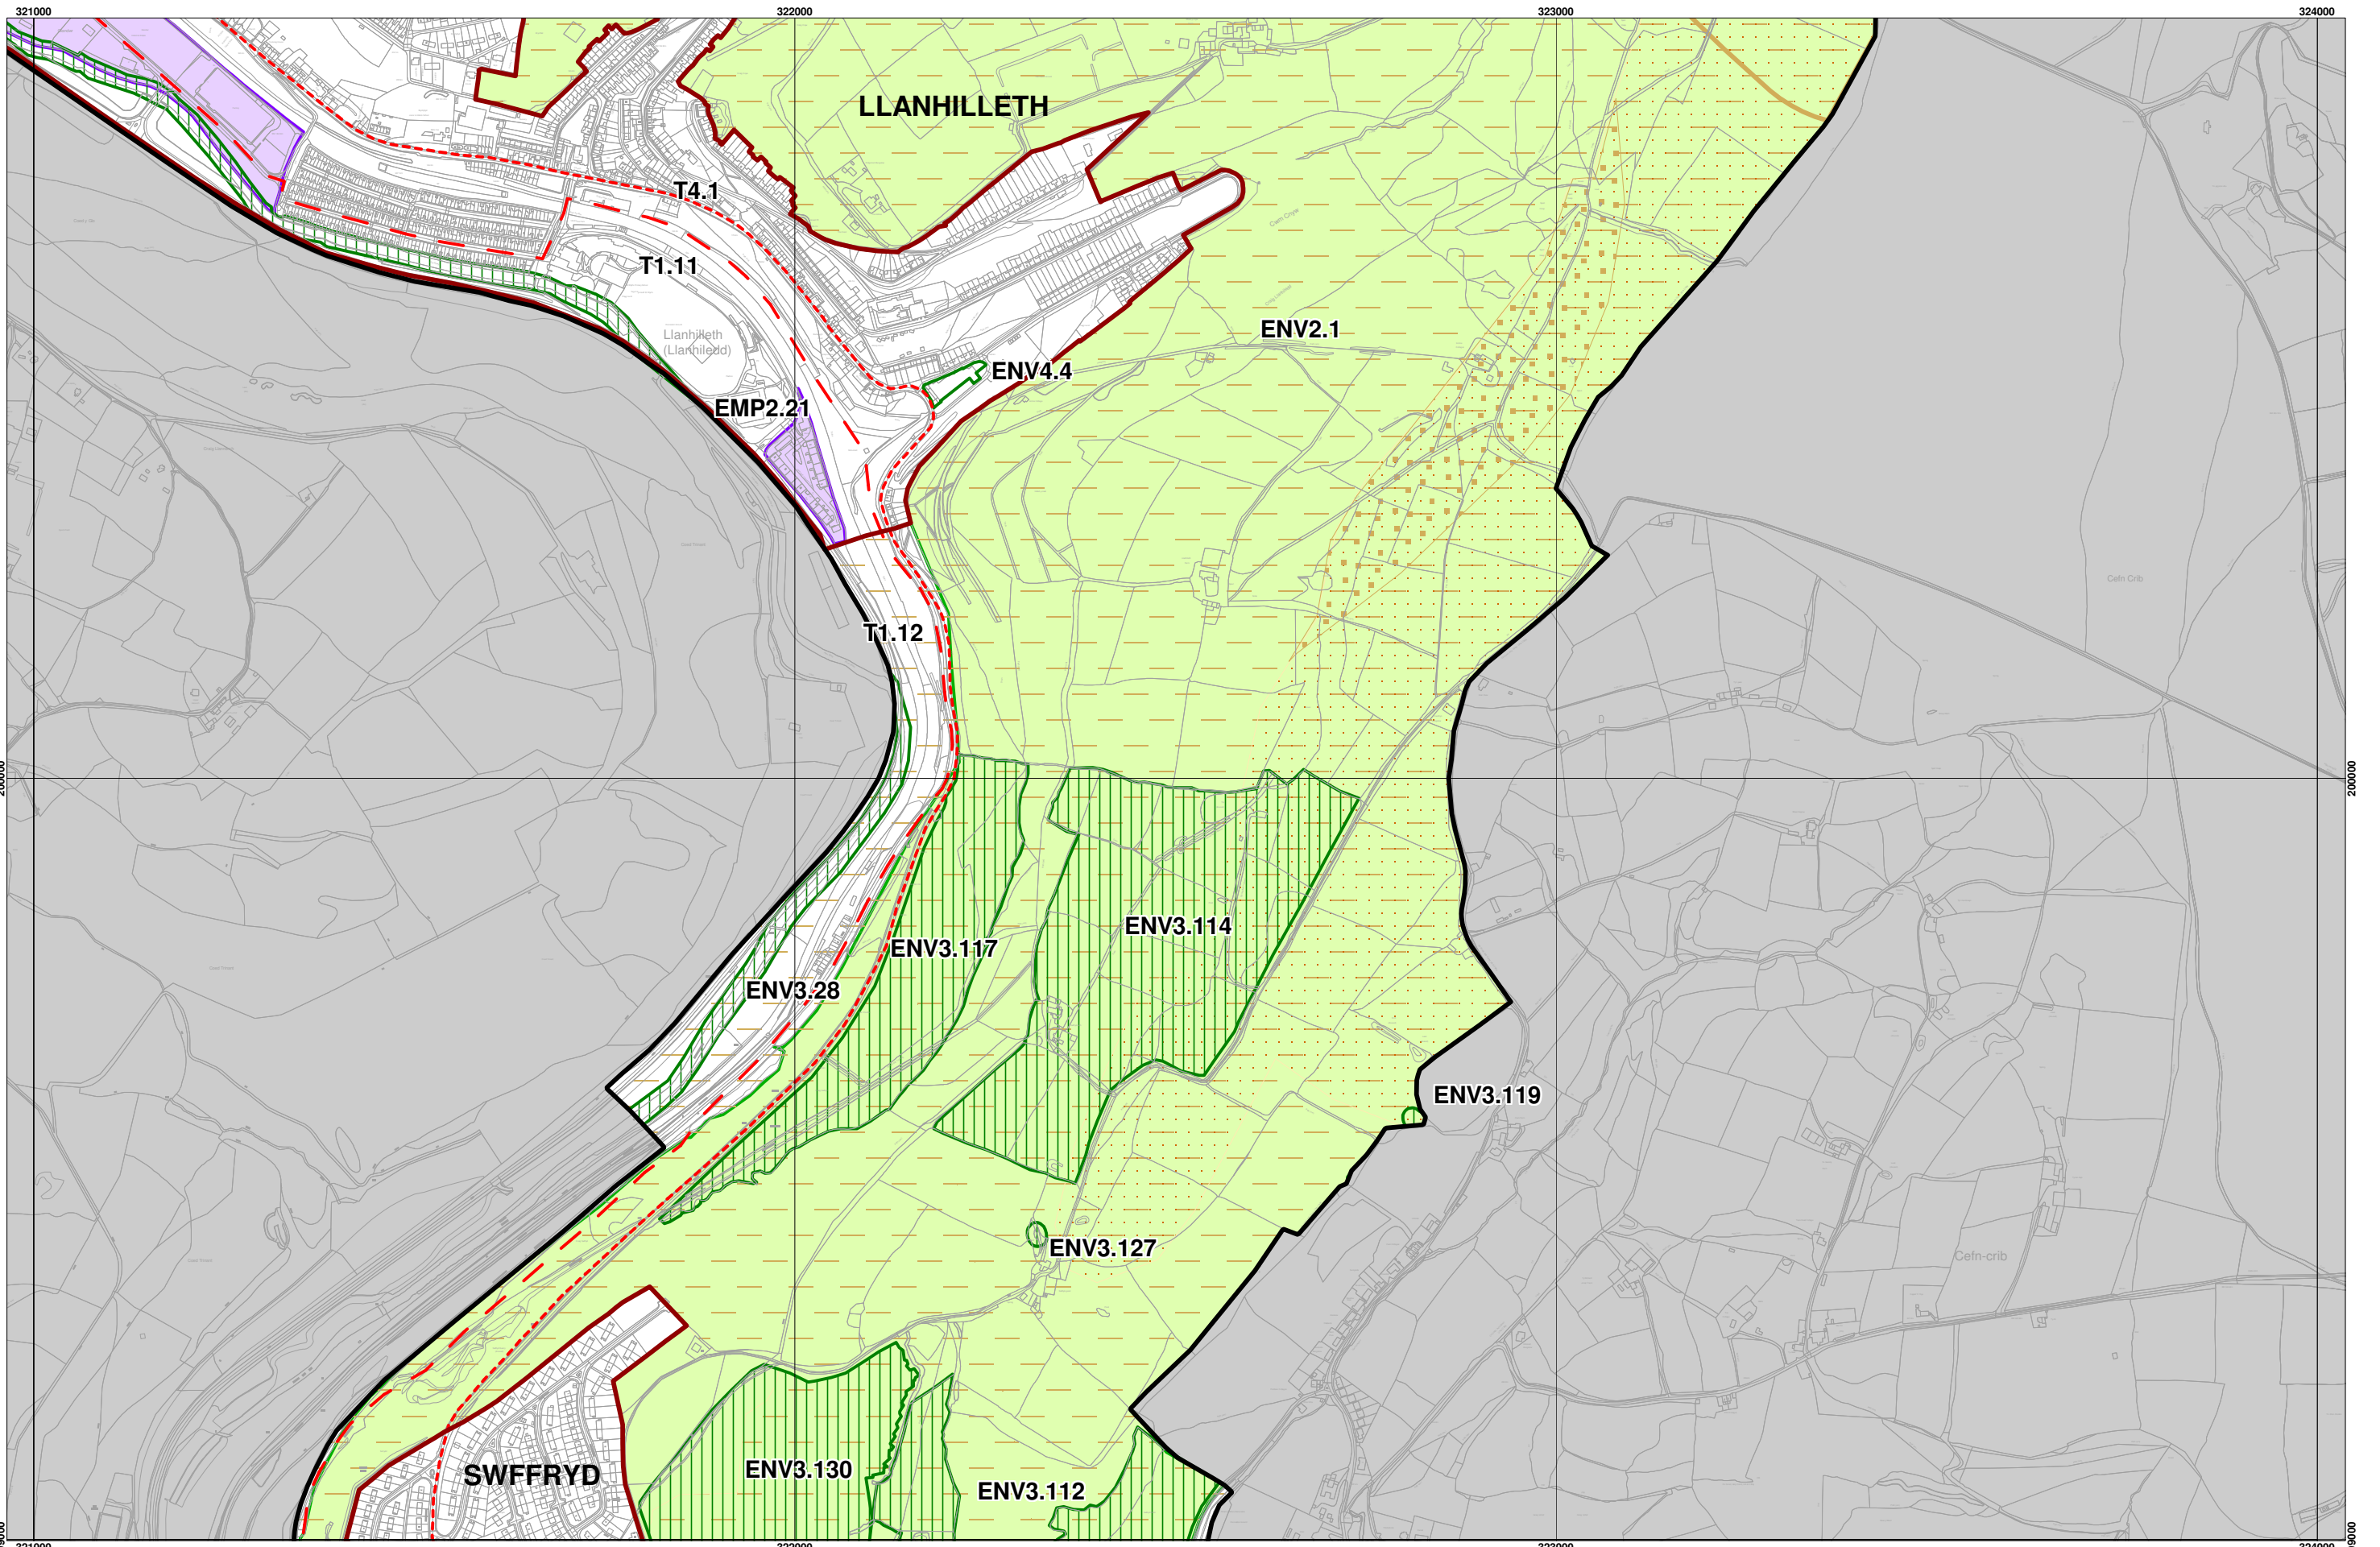

**Blaenau Gwent Local Development Plan
2006 - 2021**

Scale 1:8000