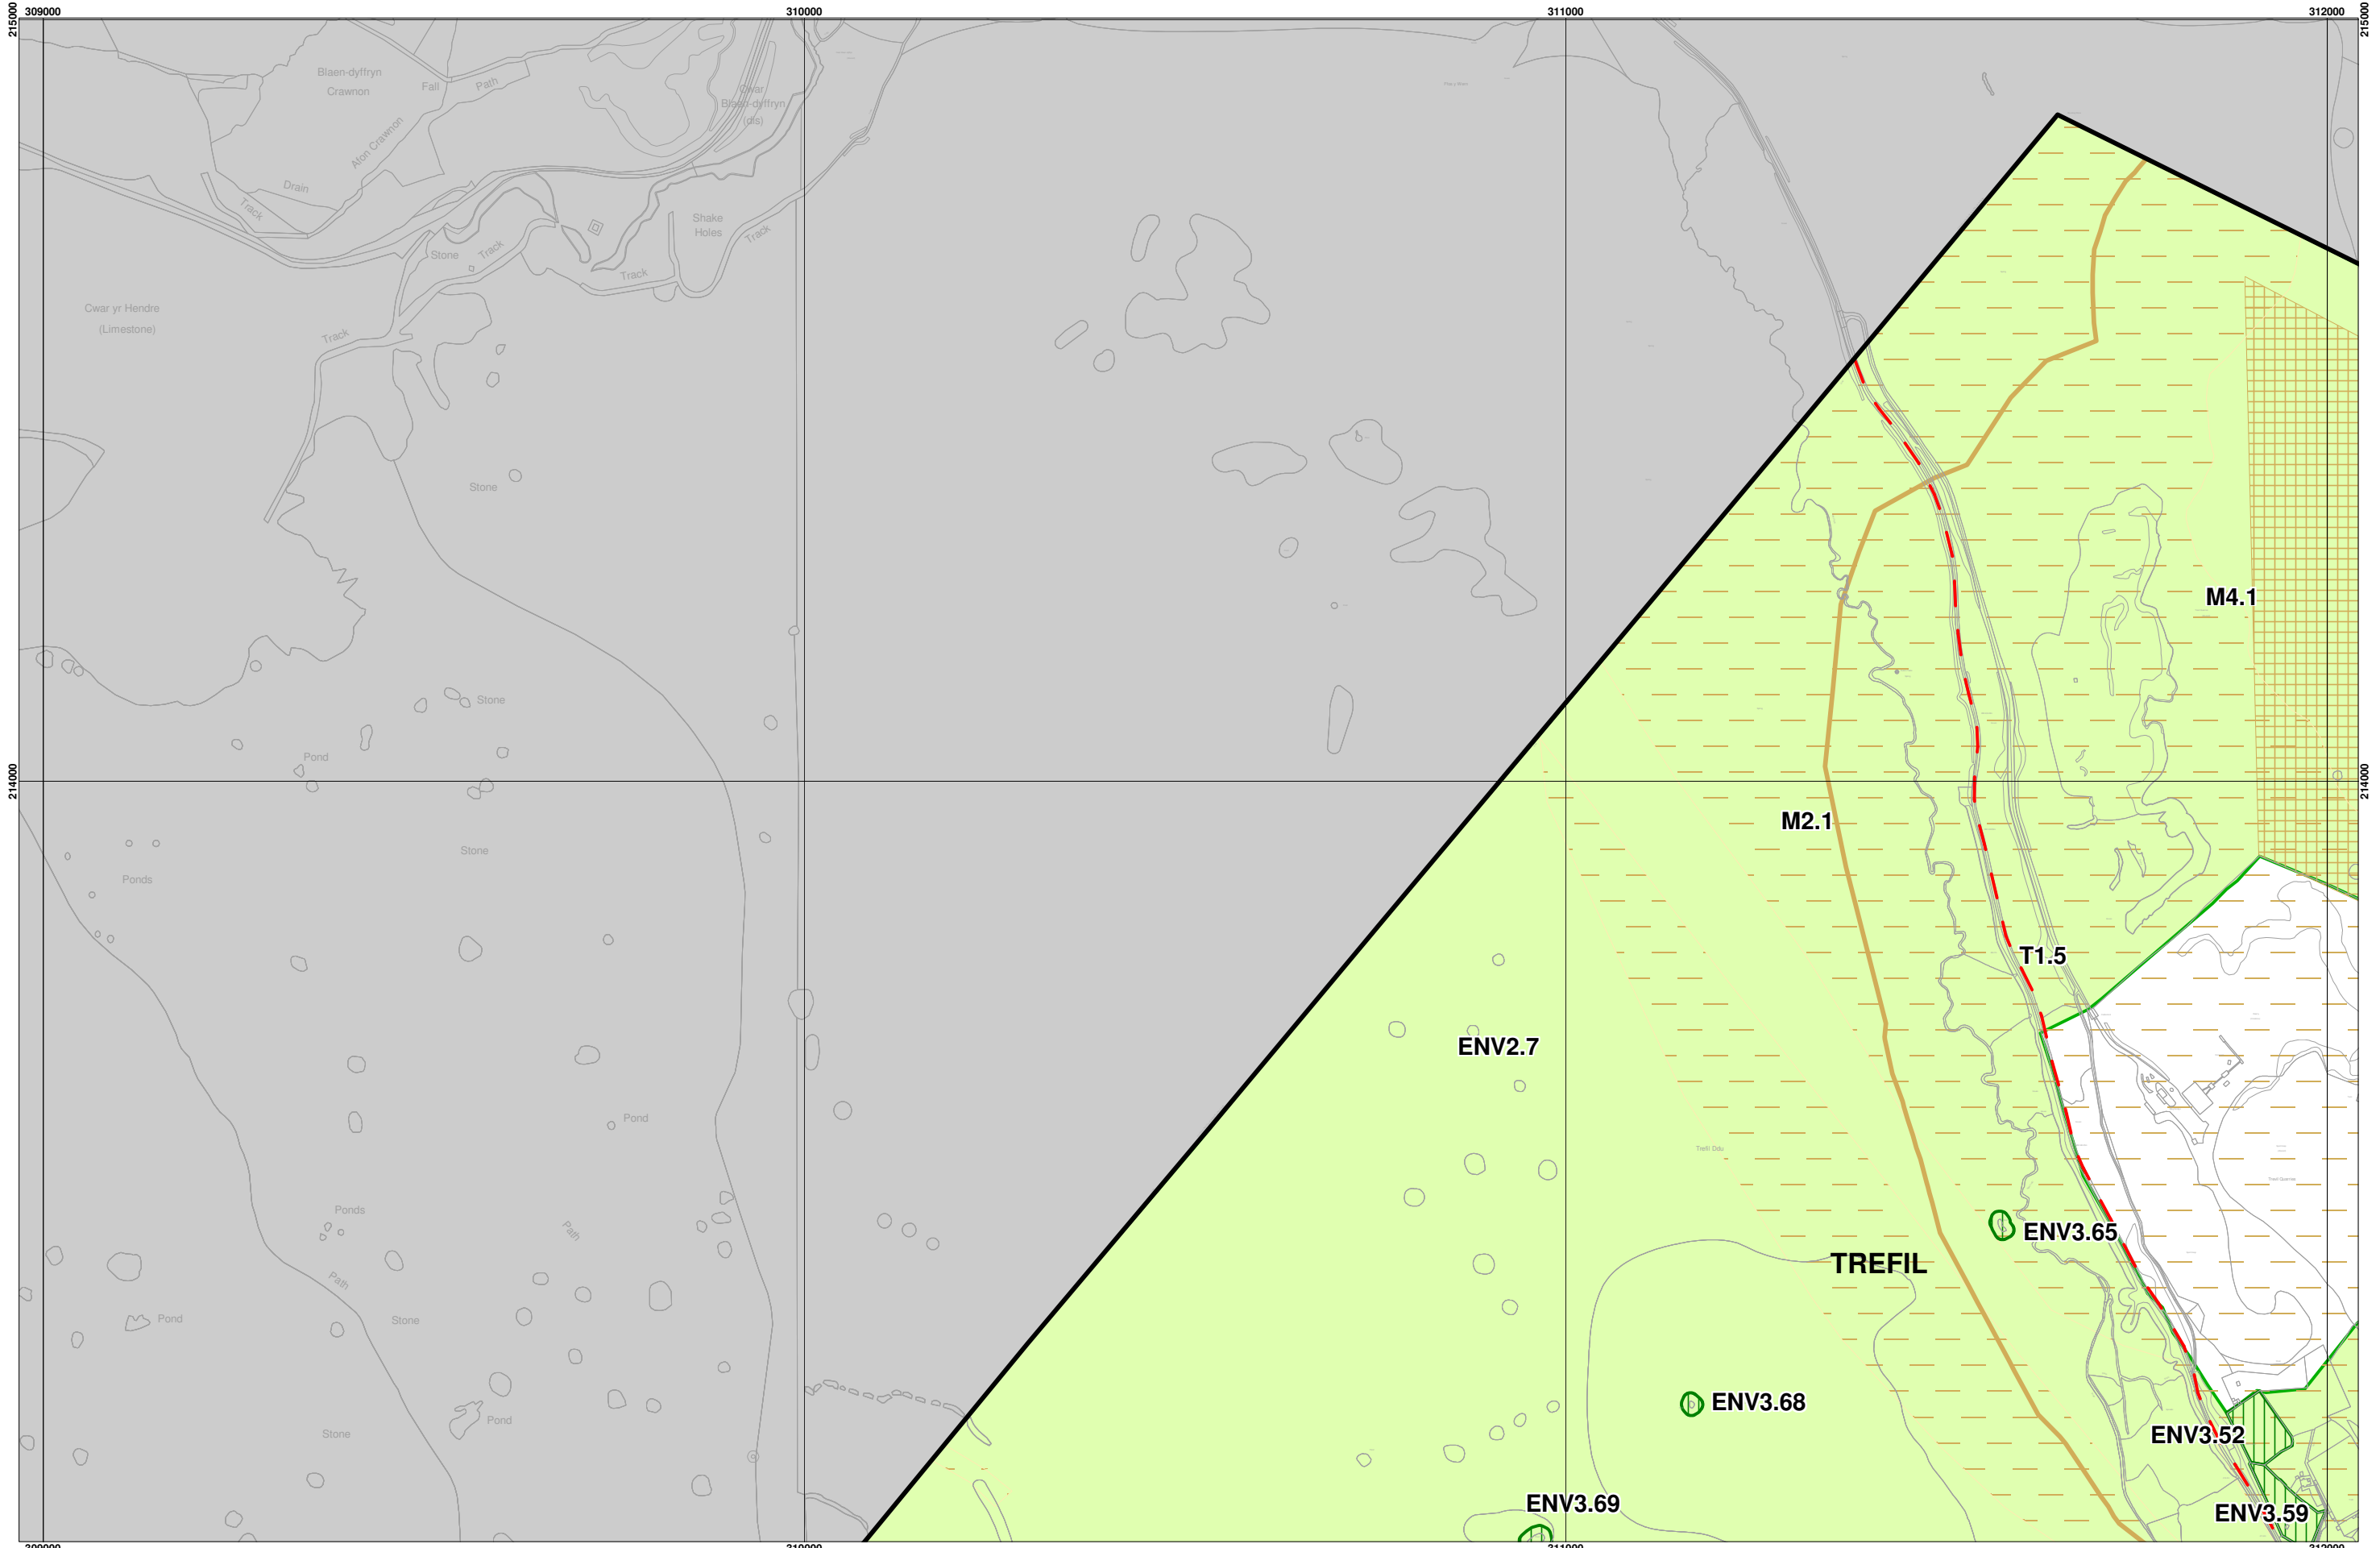

**Blaenau Gwent Local Development Plan
2006 - 2021**

Scale 1:8000

1