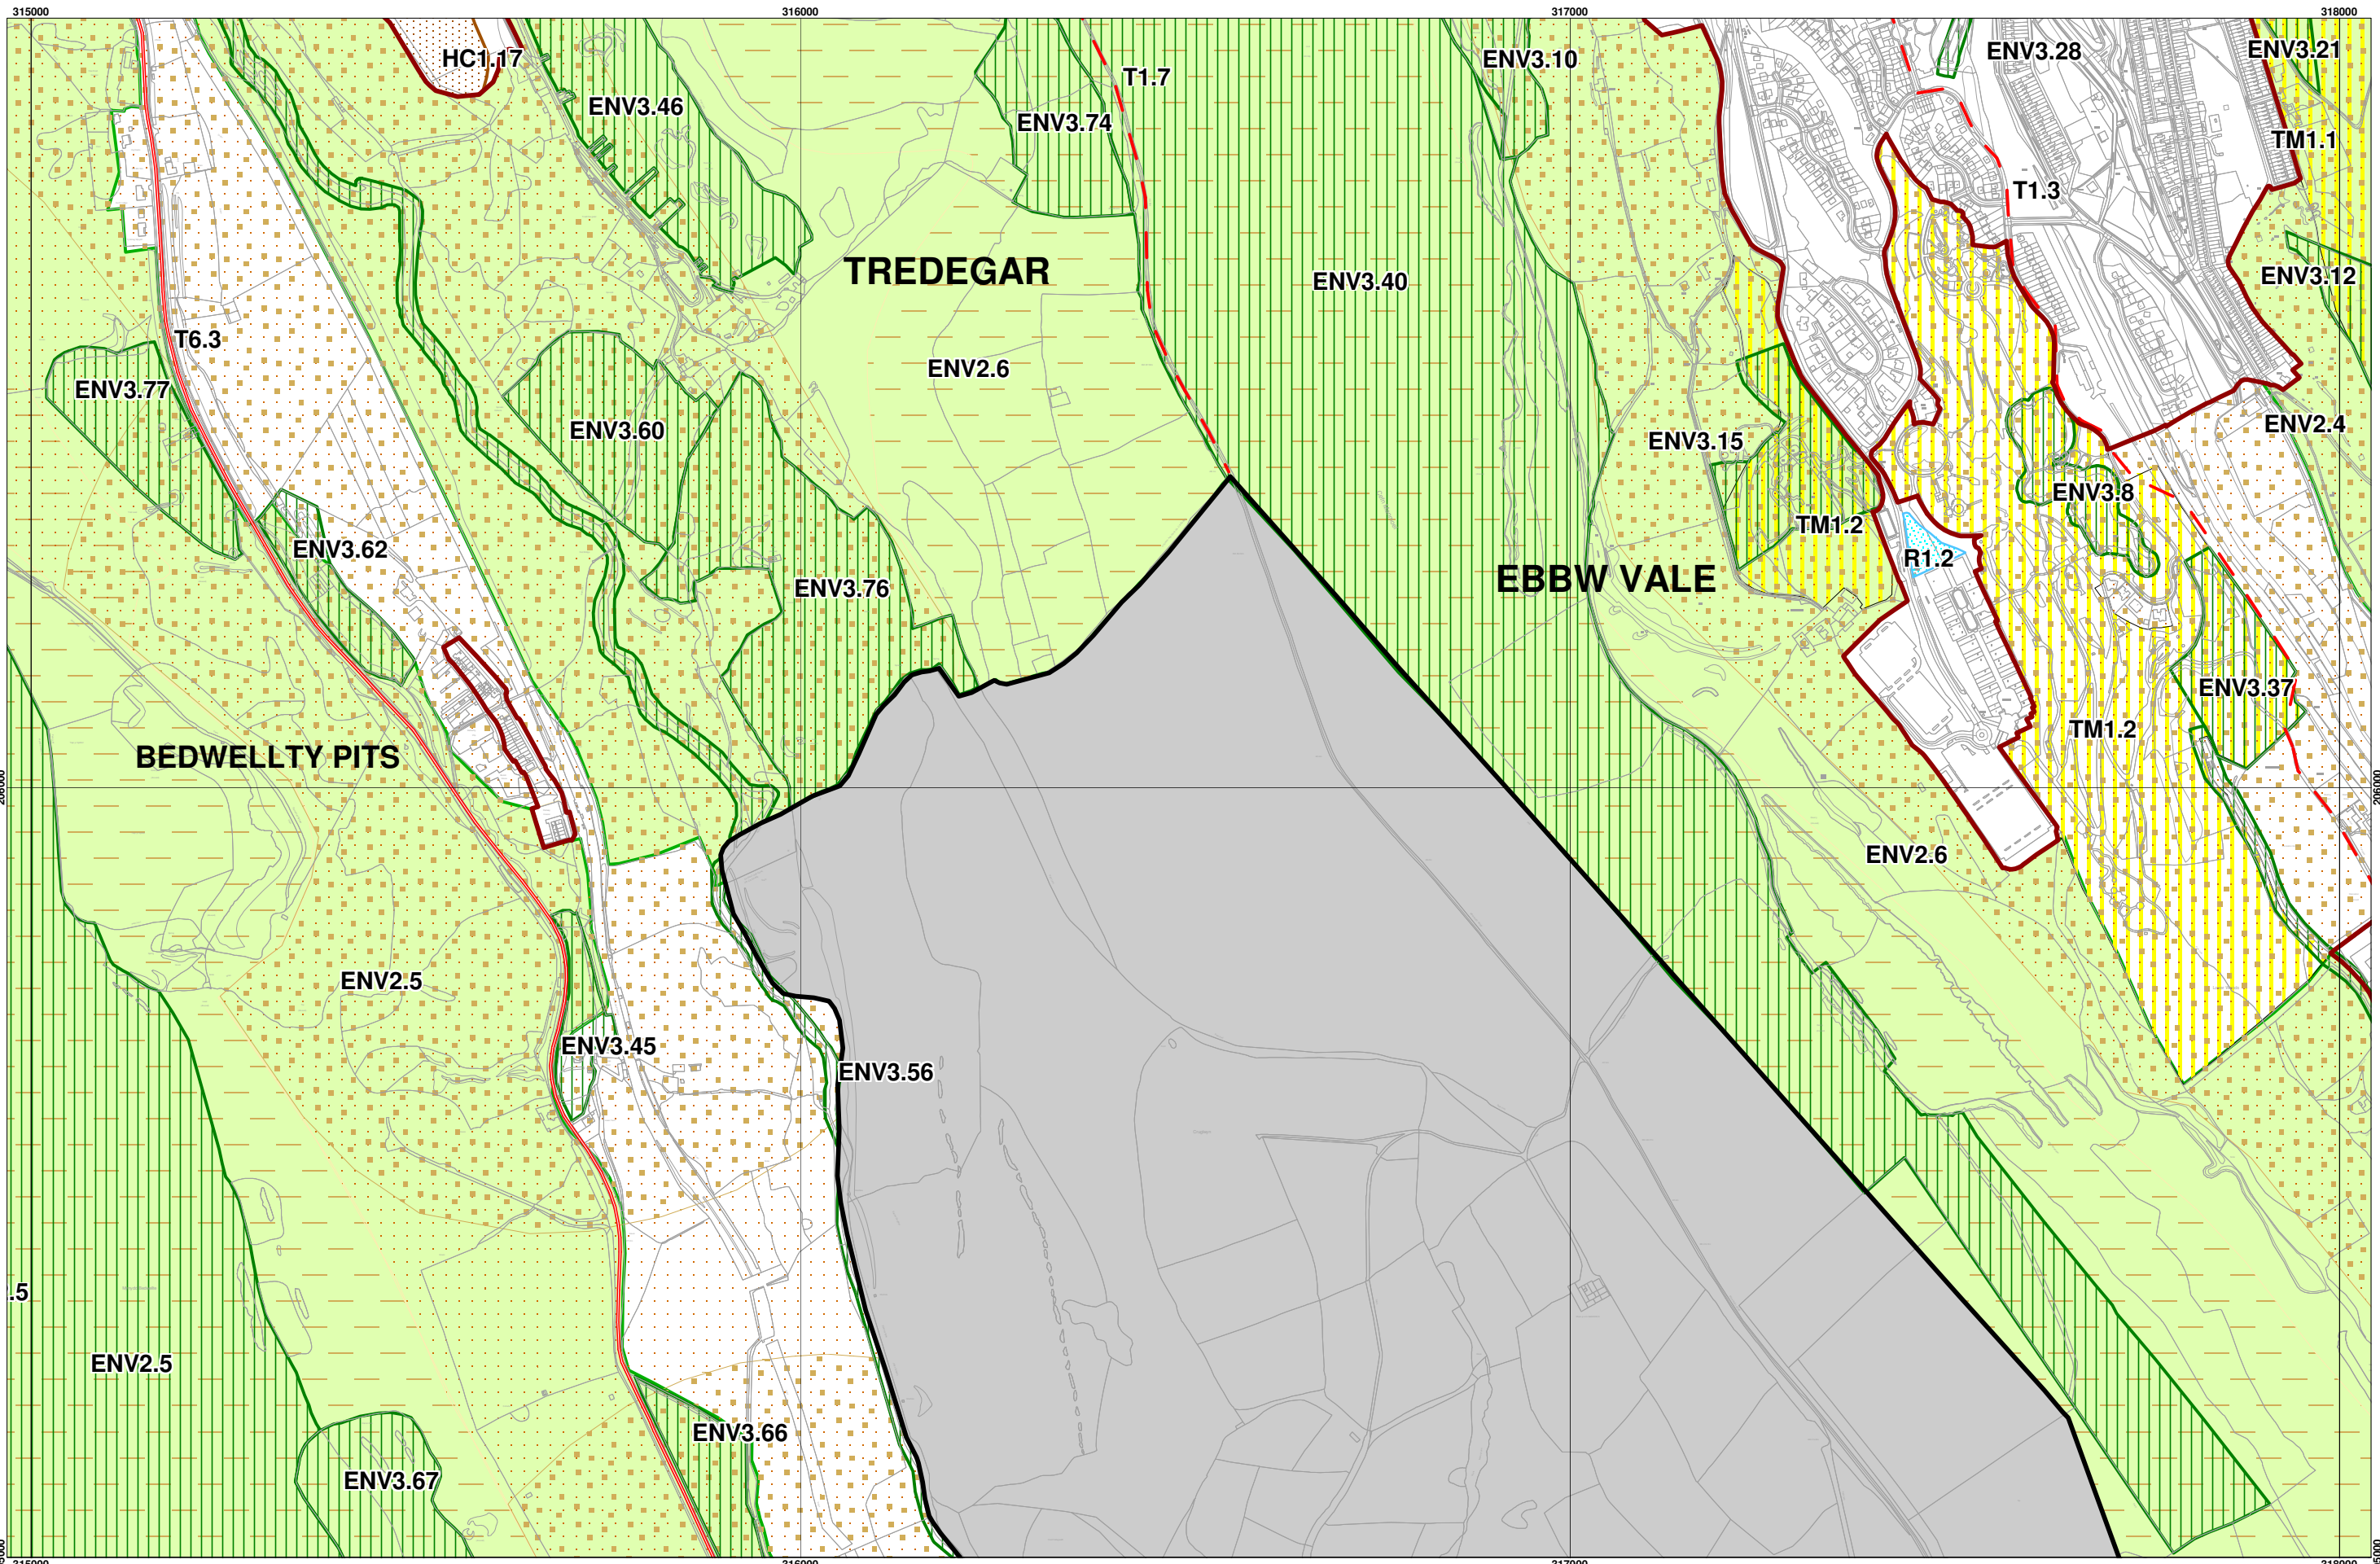

**Blaenau Gwent Local Development Plan
2006 - 2021**

Scale 1:8000

20