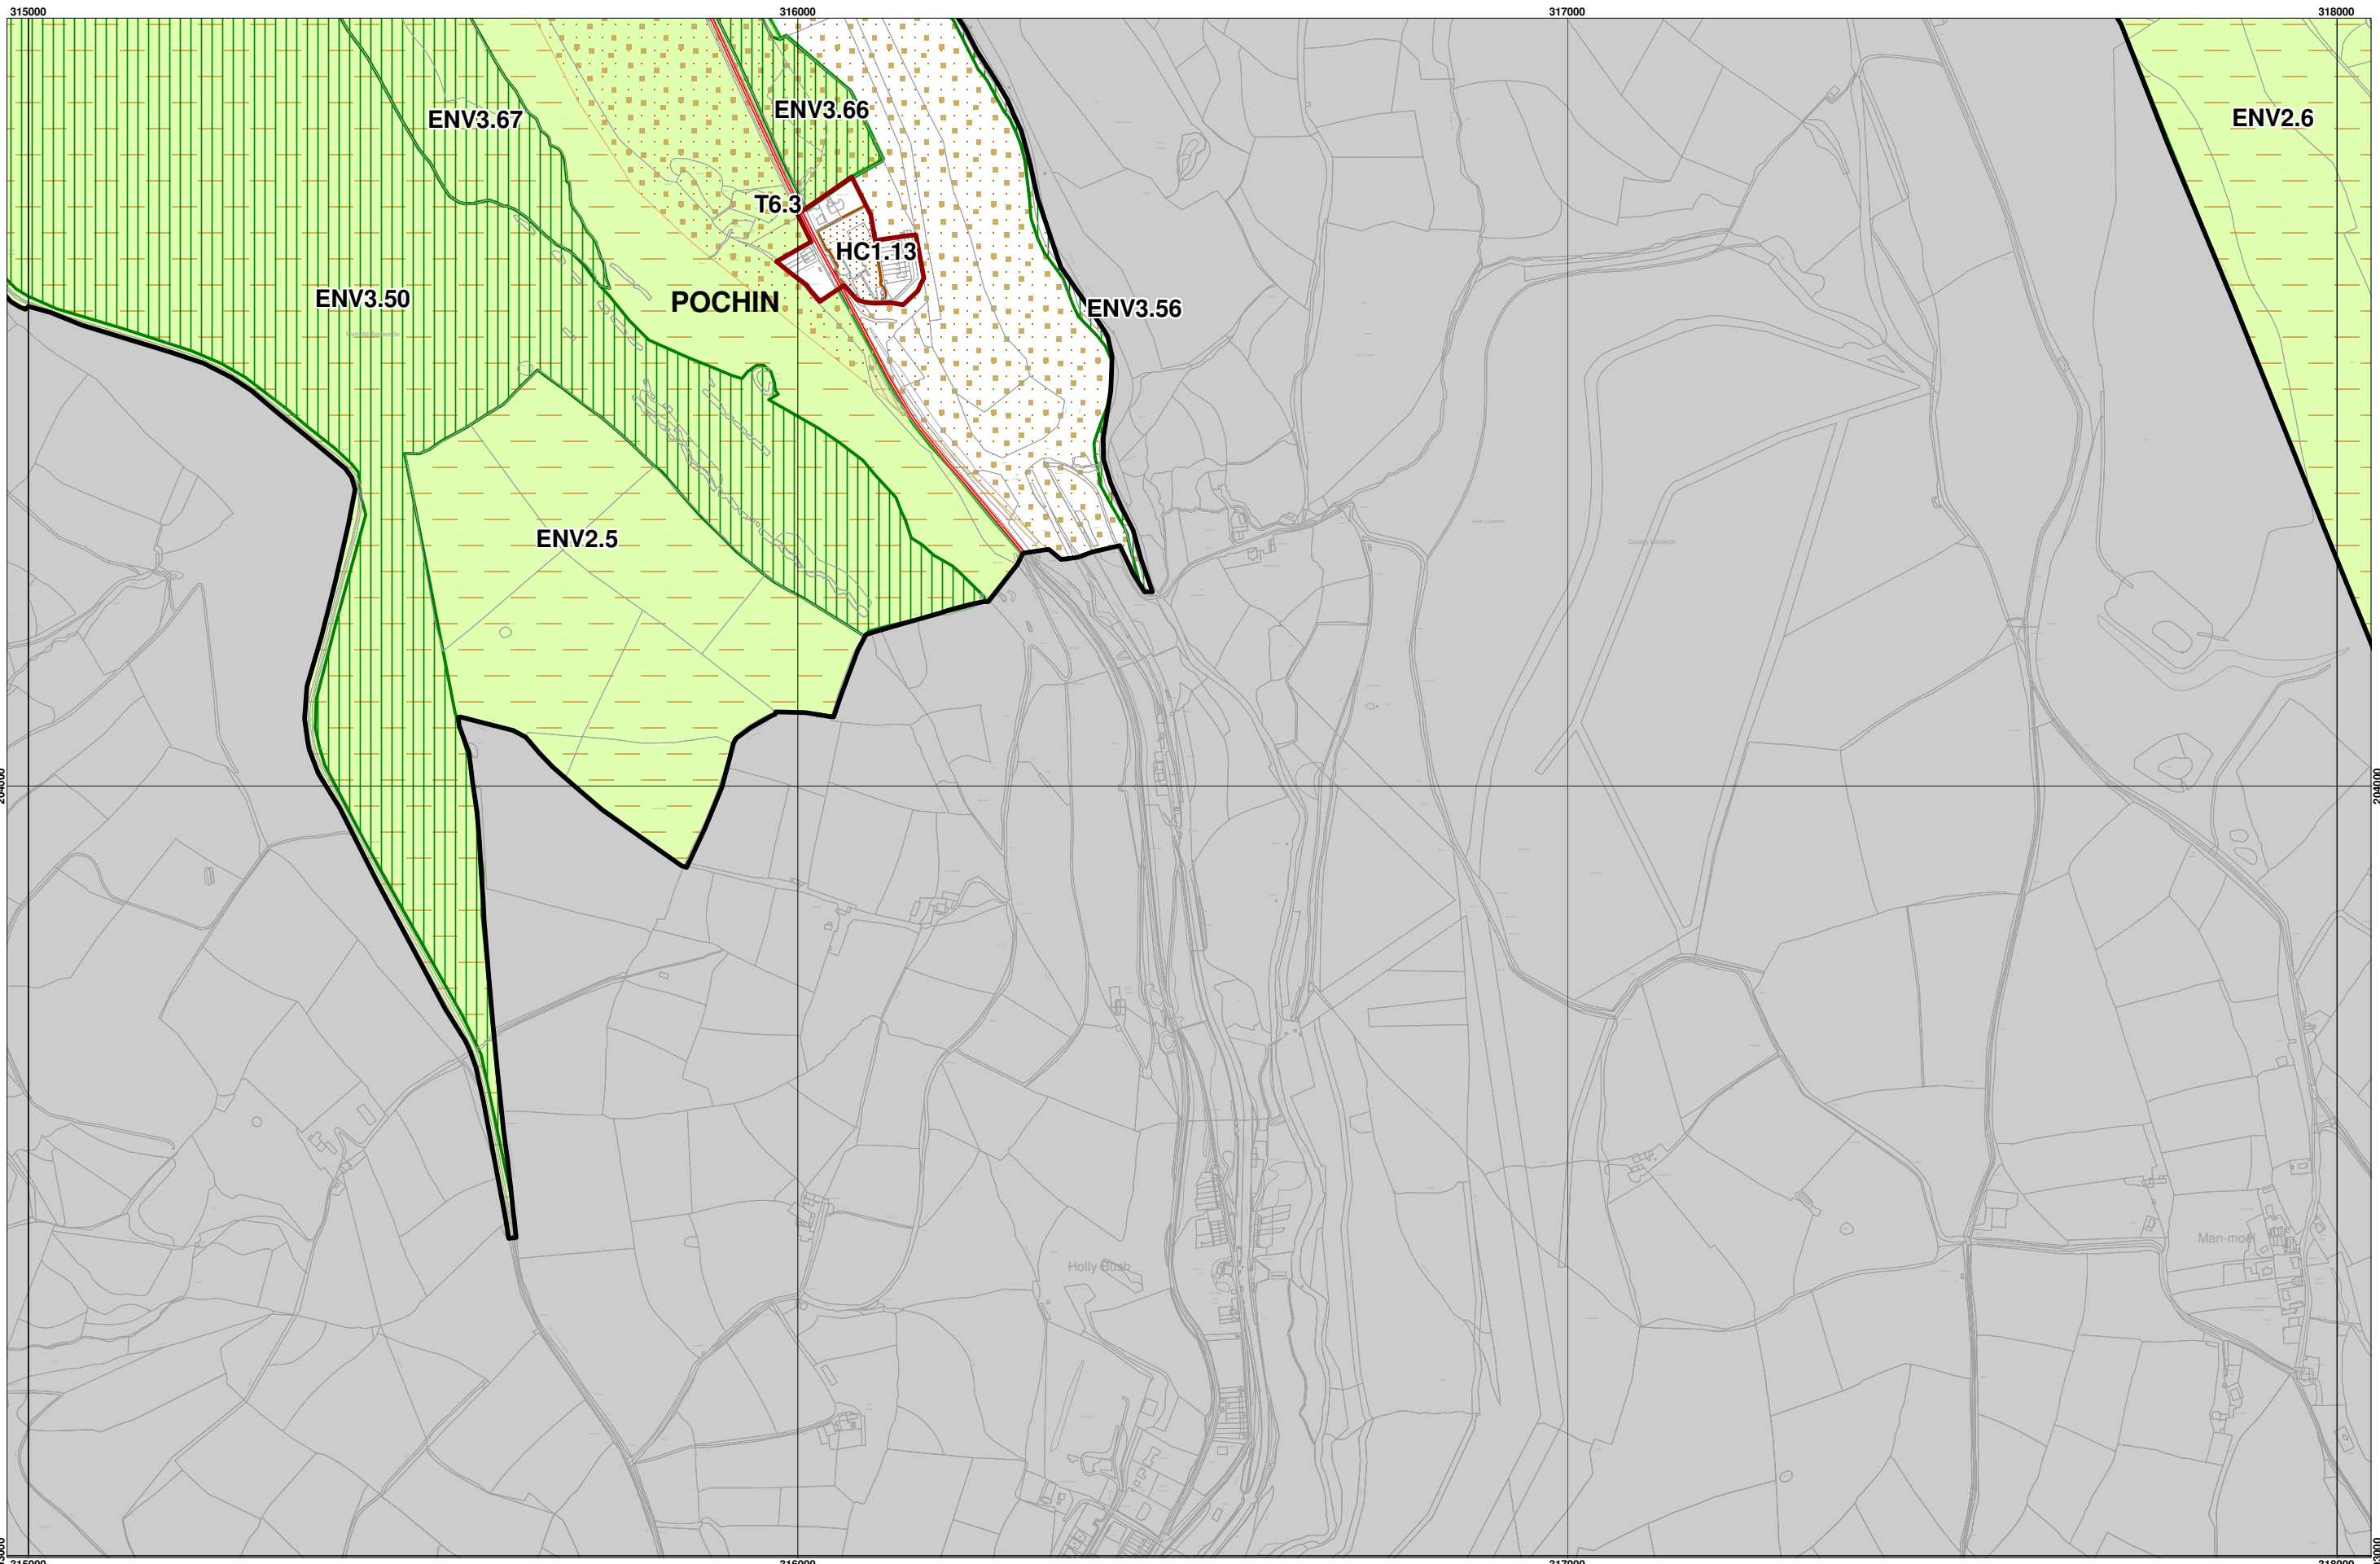

**Blaenau Gwent Local Development Plan
2006 - 2021**

Scale 1:8000