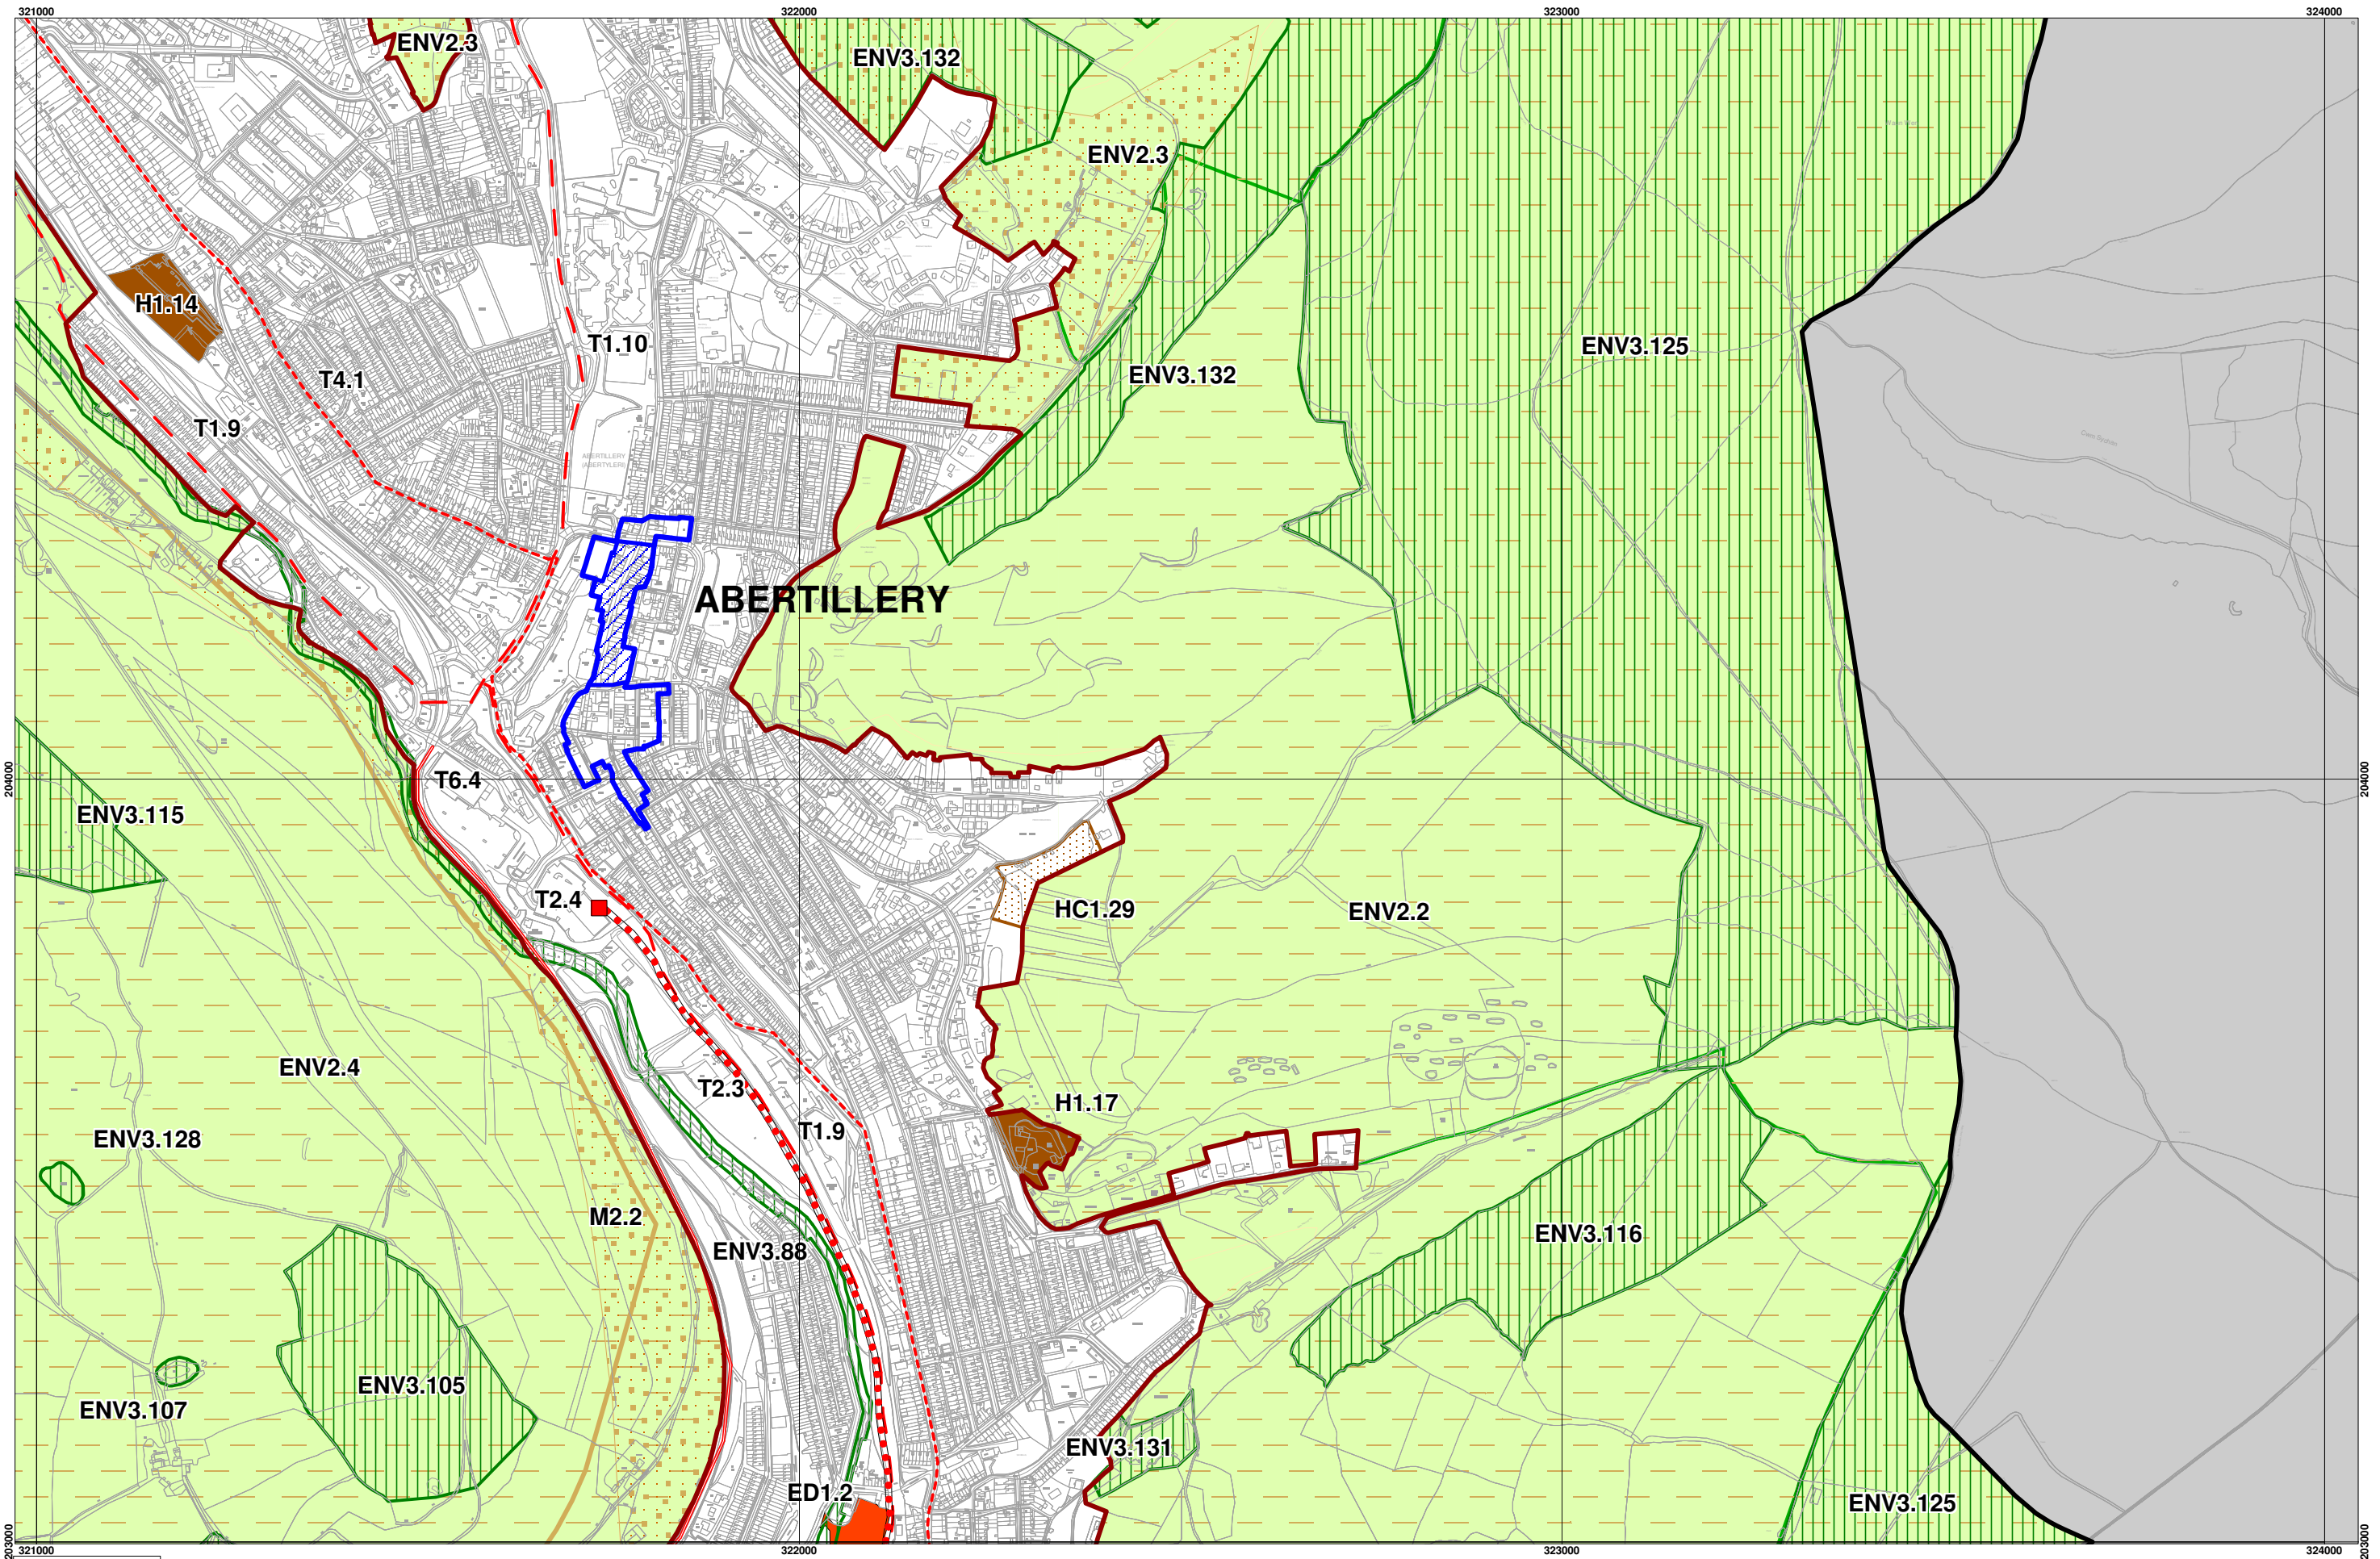

**Blaenau Gwent Local Development Plan
2006 - 2021**

Scale 1:8000