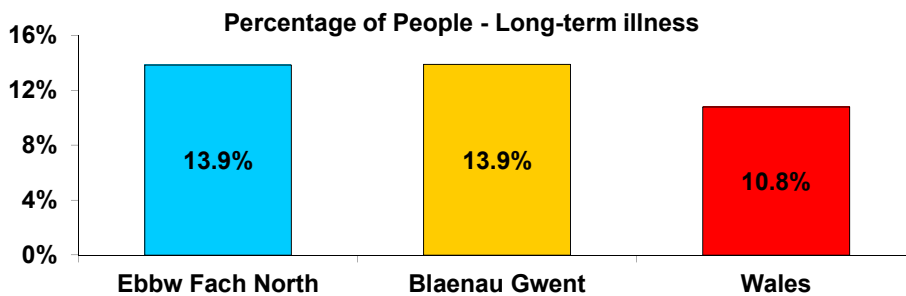

Housing Spaces	Ebbw Fach North	Blaenau Gwent	Wales
Household spaces with residents	6,416	30,416	1,302,676
Vacant household spaces	270	1,536	82,845