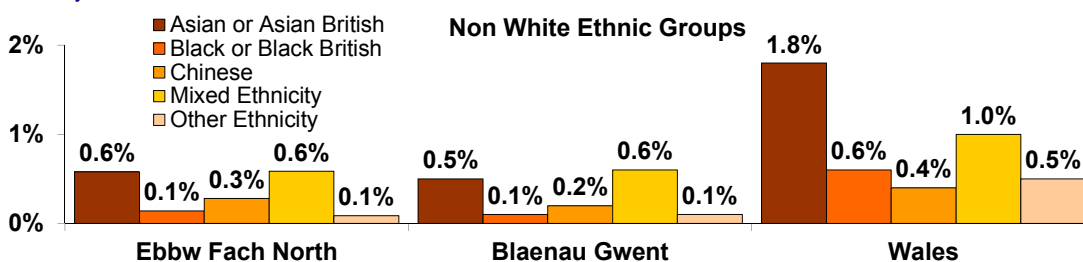

## Census 2011 Statistics Overview Ebbw Fach North Valley Profile

Note: Bold value in a grey cell highlight a notable difference for the ward compared to Blaenau Gwent or Wales

Population	Ebbw Fach North	Blaenau Gwent	Wales
<b>Total</b>	<b>14,973</b>	<b>69,814</b>	<b>3,063,456</b>
Males	7,418	34,325	1,504,228
Females	7,555	35,489	1,559,228
Age Structure	Ebbw Fach North	Blaenau Gwent	Wales
0 to 4	6.1%	5.8%	5.8%
5 to 14	11.4%	10.9%	11.1%
15 to 24	12.9%	13.3%	13.4%
25 to 29	6.3%	6.1%	6.1%
30 to 44	19.3%	19.4%	18.6%
45 to 59	20.3%	20.0%	19.9%
60 to 64	6.3%	6.6%	6.7%
65 to 74	9.5%	10.0%	9.8%
75 +	7.8%	7.9%	8.6%
Mean age of population	40.0	40.5	40.6
Median age of population	41.0	41.0	41.0

Ethnic Groups	Ebbw Fach North	Blaenau Gwent	Wales
White	<b>98.3%</b>	98.4%	95.6%
Asian or Asian British	0.6%	0.5%	1.8%
Black or Black British	0.1%	0.1%	0.6%
Chinese	0.3%	0.2%	0.4%
Mixed Ethnicity	0.6%	0.6%	1.0%
Other Ethnicity	0.1%	0.1%	0.5%