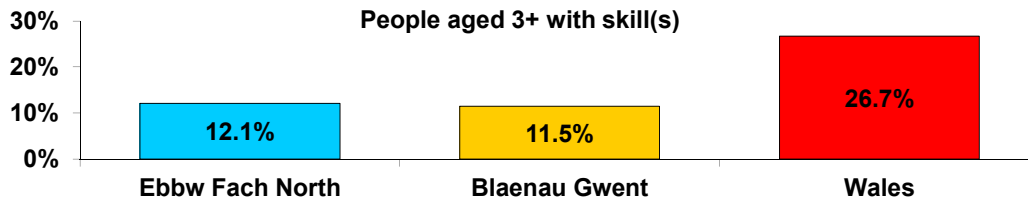

Knowledge of Welsh	Ebbw Fach North	Blaenau Gwent	Wales
People aged 3+ with skill(s)	12.1%	11.5%	26.7%
Understands spoken Welsh only	2.4%	2.2%	5.3%
Speaks Welsh only	1.6%	1.5%	2.7%
Speaks and Reads only	0.6%	0.6%	1.5%
Speaks, reads and writes Welsh	5.8%	5.5%	14.6%
Other Combinations of Welsh	1.6%	1.7%	2.5%