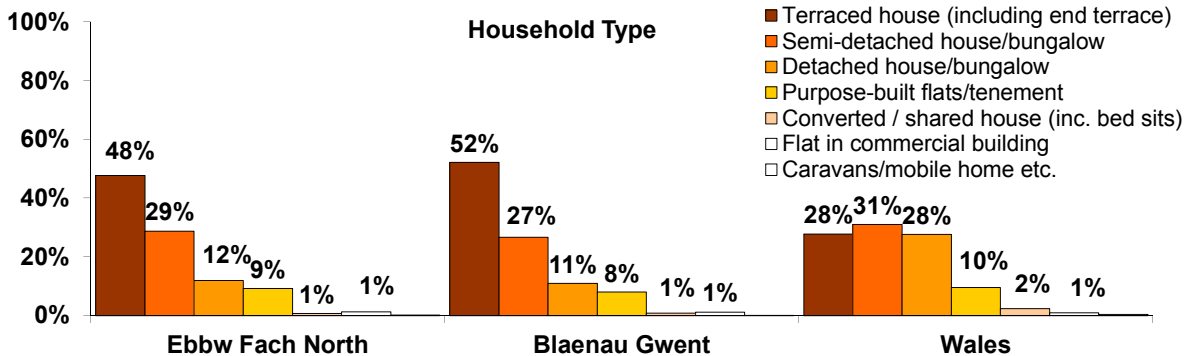

Household Type	Ebbw Fach North	Blaenau Gwent	Wales
Detached house/bungalow	12.0%	11.0%	27.7%
Semi-detached house/bungalow	28.8%	26.7%	31.0%
Terraced house (including end terrace)	47.7%	52.2%	27.8%
Purpose-built flats/tenement	9.2%	8.0%	9.6%
Converted / shared house (inc. bed sits)	0.8%	0.9%	2.4%
Flat in commercial building	1.3%	1.2%	1.0%
Caravans/mobile home etc.	0.2%	0.1%	0.4%