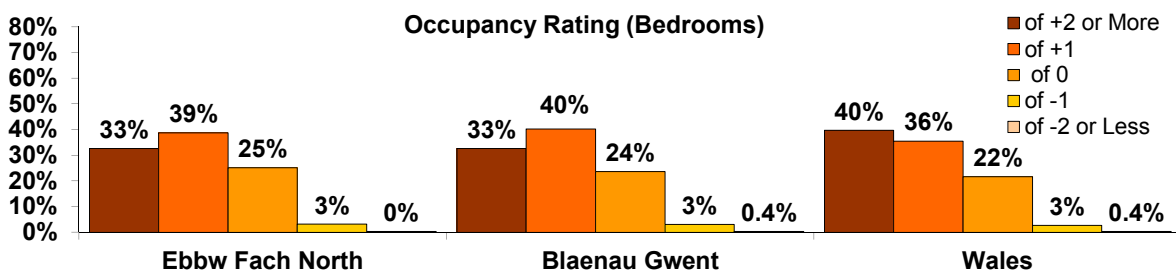

Occupancy Rating (Bedrooms)	Ebbw Fach North	Blaenau Gwent	Wales
All Households	6,416	30,416	1,302,676
of +2 or More	32.6%	32.6%	39.8%
of +1	38.7%	40.3%	35.5%
of 0	25.2%	23.7%	21.6%
of -1	3.2%	3.1%	2.7%
of -2 or Less	0.3%	0.4%	0.4%