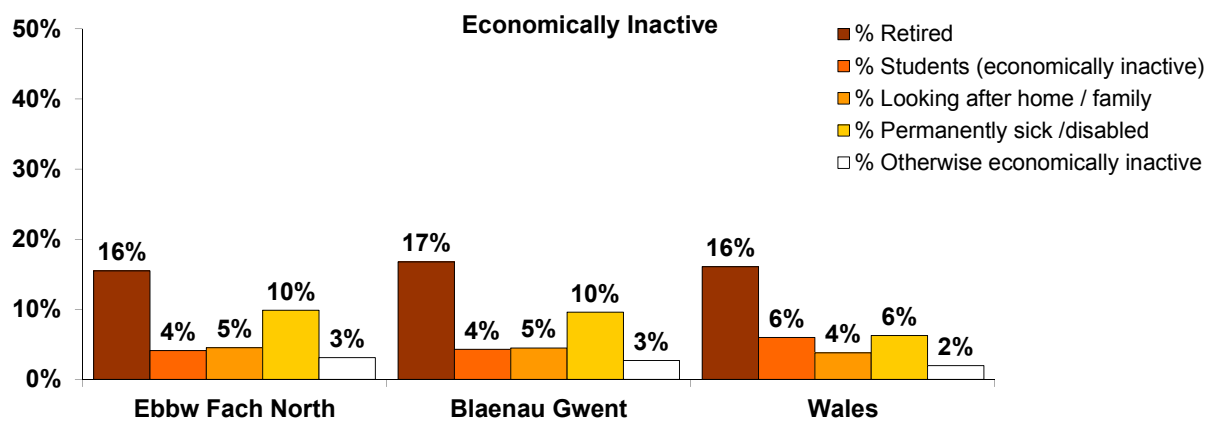

Economic Activity	Ebbw Fach North	Blaenau Gwent	Wales
All people aged 16-74	10,991	51,809	2,245,166
% Full-time employed	35.1%	35.0%	35.6%
% Part-time employed	13.3%	13.1%	13.9%
% Self employed	5.5%	5.0%	8.6%
(Sub tot - % employed)	53.9%	53.1%	58.1%
% Unemployed	7.0%	6.9%	4.3%
% Students (economically active)	1.9%	2.1%	3.3%
% Retired	15.5%	16.8%	16.1%
% Students (economically inactive)	4.1%	4.3%	6.0%
% Looking after home / family	4.5%	4.5%	3.8%
% Permanently sick /disabled	9.9%	9.6%	6.3%
% Otherwise economically inactive	3.1%	2.7%	2.0%
People (16-74) economically active	62.8%	62.1%	65.7%
People (16-74) economically inactive	37.2%	37.9%	34.2%
No. of people (16-74) unemployed	767	3,575	96,542
No. of people (16-74) long term unemployed	332	1,583	38,428