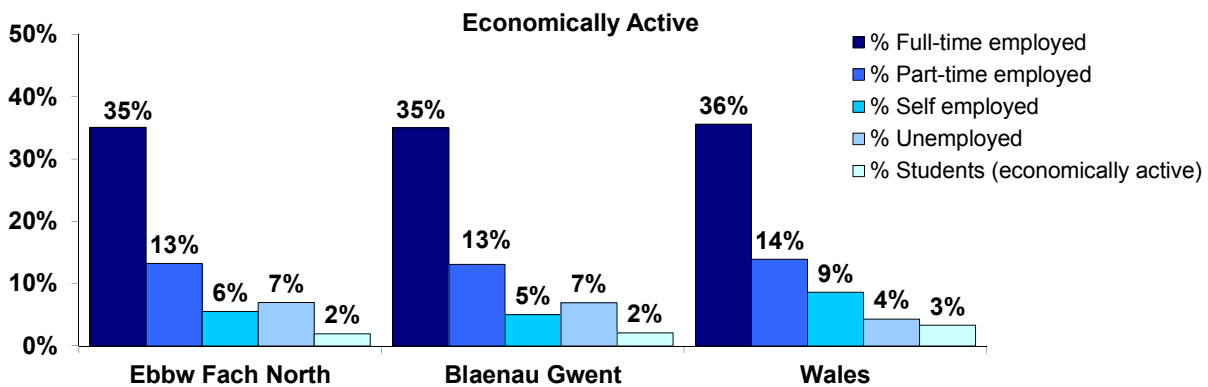

Economic Activity	Ebbw Fach North	Blaenau Gwent	Wales
All people aged 16-74	10,991	51,809	2,245,166
% Full-time employed	35.1%	35.0%	35.6%
% Part-time employed	13.3%	13.1%	13.9%
% Self employed	5.5%	5.0%	8.6%
(Sub tot - % employed)	53.9%	53.1%	58.1%
% Unemployed	7.0%	6.9%	4.3%
% Students (economically active)	1.9%	2.1%	3.3%
% Retired	15.5%	16.8%	16.1%
% Students (economically inactive)	4.1%	4.3%	6.0%
% Looking after home / family	4.5%	4.5%	3.8%
% Permanently sick /disabled	9.9%	9.6%	6.3%
% Otherwise economically inactive	3.1%	2.7%	2.0%
People (16-74) economically active	62.8%	62.1%	65.7%
People (16-74) economically inactive	37.2%	37.9%	34.2%
No. of people (16-74) unemployed	767	3,575	96,542
No. of people (16-74) long term unemployed	332	1,583	38,428