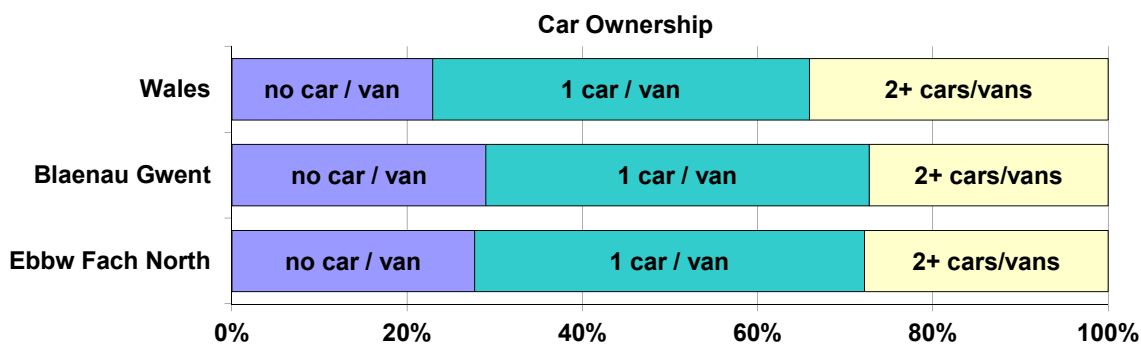

Car Ownership per Household	Ebbw Fach North	Blaenau Gwent	Wales
no car / van	27.7%	29.0%	22.9%
1 car / van	44.5%	43.8%	43.0%
2+ cars/vans	27.8%	27.3%	34.1%
All cars/vans in the area	6,994	32,478	1,597,823

Health	Ebbw Fach North	Blaenau Gwent	Wales
People with long-term illness	27.1%	27.2%	22.7%
Working age with long-term illness	13.9%	13.9%	10.8%
People whose health was good	72.9%	72.5%	77.7%
People whose health was not good	10.5%	10.7%	7.6%
People who provide unpaid care	12.1%	12.5%	12.1%