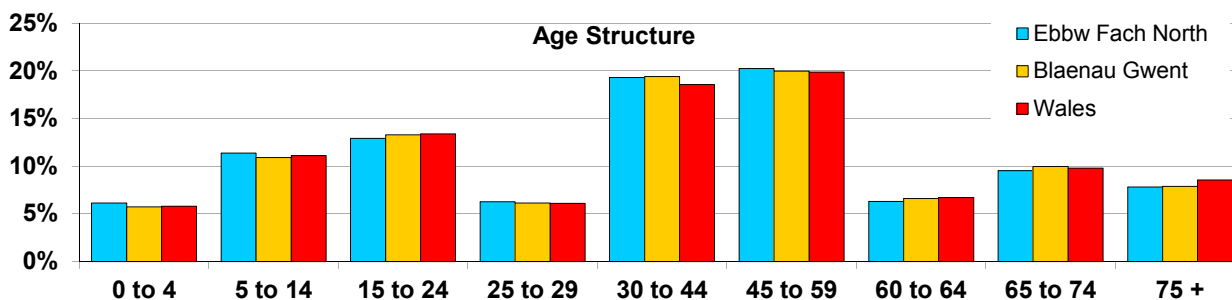

## Census 2011 Statistics Overview Ebbw Fach North Valley Profile

Note: Bold value in a grey cell highlight a notable difference for the ward compared to Blaenau Gwent or Wales

Population	Ebbw Fach North	Blaenau Gwent	Wales
<b>Total</b>	<b>14,973</b>	<b>69,814</b>	<b>3,063,456</b>
Males	7,418	34,325	1,504,228
Females	7,555	35,489	1,559,228
Age Structure	Ebbw Fach North	Blaenau Gwent	Wales
0 to 4	6.1%	5.8%	5.8%
5 to 14	11.4%	10.9%	11.1%
15 to 24	12.9%	13.3%	13.4%
25 to 29	6.3%	6.1%	6.1%
30 to 44	19.3%	19.4%	18.6%
45 to 59	20.3%	20.0%	19.9%
60 to 64	6.3%	6.6%	6.7%
65 to 74	9.5%	10.0%	9.8%
75 +	7.8%	7.9%	8.6%
Mean age of population	40.0	40.5	40.6
Median age of population	41.0	41.0	41.0