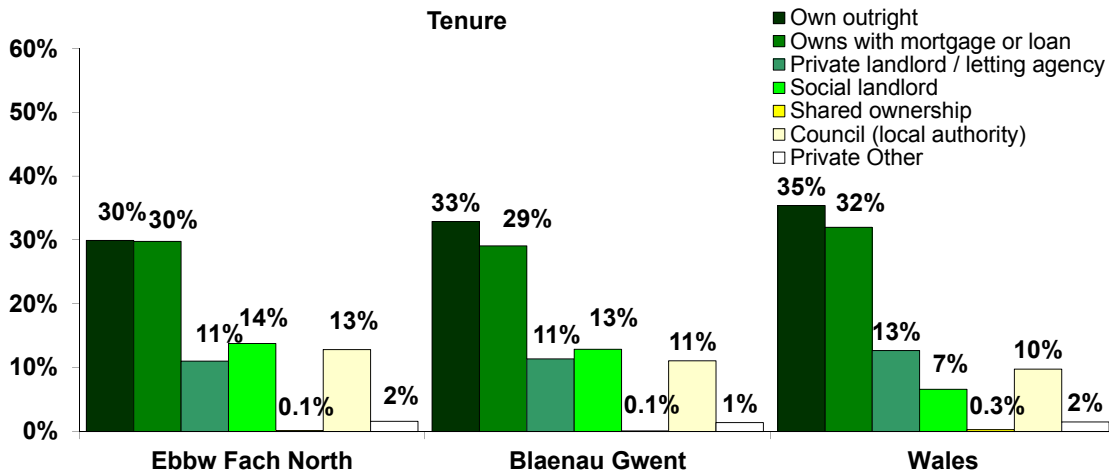

Car Ownership per Household	Ebbw Fach North	Blaenau Gwent	Wales
no car / van	27.7%	29.0%	22.9%
1 car / van	44.5%	43.8%	43.0%
2+ cars/vans	27.8%	27.3%	34.1%
All cars/vans in the area	6,994	32,478	1,597,823

Health	Ebbw Fach North	Blaenau Gwent	Wales
People with long-term illness	27.1%	27.2%	22.7%
Working age with long-term illness	13.9%	13.9%	10.8%
People whose health was good	72.9%	72.5%	77.7%
People whose health was not good	10.5%	10.7%	7.6%
People who provide unpaid care	12.1%	12.5%	12.1%

Housing Spaces	Ebbw Fach North	Blaenau Gwent	Wales
Household spaces with residents	6,416	30,416	1,302,676
Vacant household spaces	270	1,536	82,845

Household Type	Ebbw Fach North	Blaenau Gwent	Wales
Detached house/bungalow	12.0%	11.0%	27.7%
Semi-detached house/bungalow	28.8%	26.7%	31.0%
Terraced house (including end terrace)	47.7%	52.2%	27.8%
Purpose-built flats/tenement	9.2%	8.0%	9.6%
Converted / shared house (inc. bed sits)	0.8%	0.9%	2.4%
Flat in commercial building	1.3%	1.2%	1.0%
Caravans/mobile home etc.	0.2%	0.1%	0.4%

Household Tenure	Ebbw Fach North	Blaenau Gwent	Wales
<b>Owner occupied households</b>	<b>59.9%</b>	<b>62.1%</b>	<b>67.7%</b>
Own outright	29.9%	32.9%	35.4%
Owns with mortgage or loan	29.8%	29.1%	32.0%
Shared ownership	0.1%	0.1%	0.3%
<b>Rented households</b>	<b>39.3%</b>	<b>36.8%</b>	<b>30.6%</b>
Council (local authority)	12.8%	11.1%	9.8%
Social landlord	13.8%	12.9%	6.6%
Private landlord / letting agency	11.0%	11.4%	12.7%
Private Other	1.6%	1.4%	1.5%