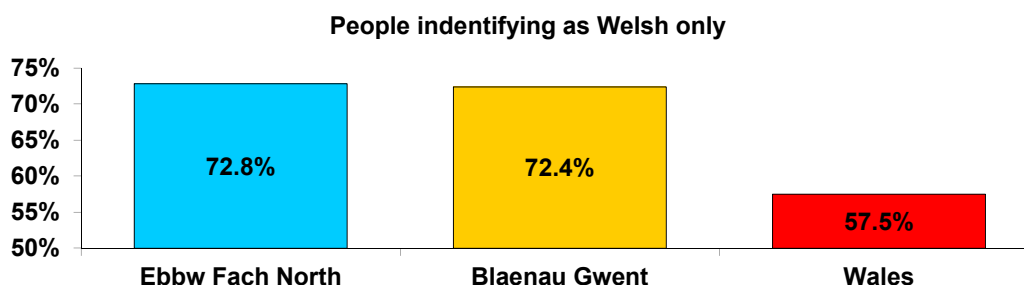

Identity	Ebbw Fach North	Blaenau Gwent	Wales
People indentifying as Welsh only	72.8%	72.4%	57.5%