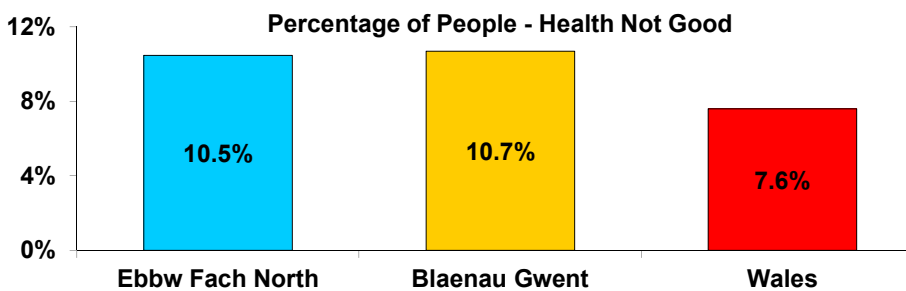

Housing Spaces	Ebbw Fach North	Blaenau Gwent	Wales
Household spaces with residents	6,416	30,416	1,302,676
Vacant household spaces	270	1,536	82,845