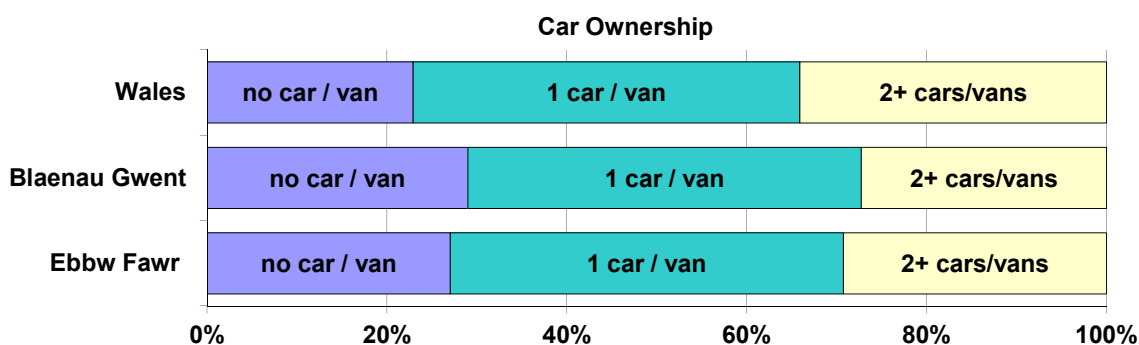

Car Ownership per Household	Ebbw Fawr	Blaenau Gwent	Wales
no car / van	27.0%	29.0%	22.9%
1 car / van	43.7%	43.8%	43.0%
2+ cars/vans	29.3%	27.3%	34.1%
All cars/vans in the area	11,104	32,478	1,597,823

Health	Ebbw Fawr	Blaenau Gwent	Wales
People with long-term illness	25.4%	27.2%	22.7%
Working age with long-term illness	12.8%	13.9%	10.8%
People whose health was good	74.4%	72.5%	77.7%
People whose health was not good	9.6%	10.7%	7.6%
People who provide unpaid care	12.4%	12.5%	12.1%