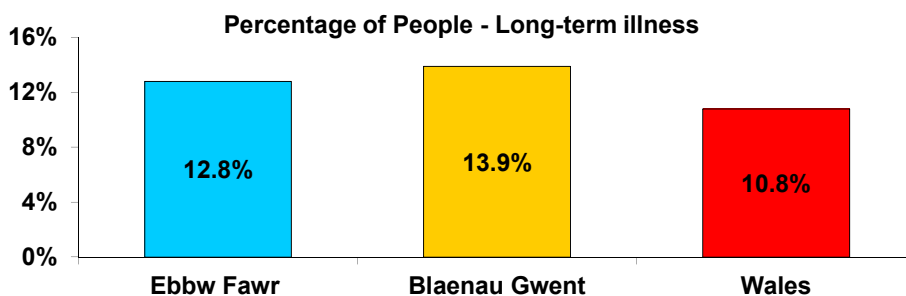

## Census 2011 Statistics Overview Ebbw Fawr Valley Profile

Note: Bold value in a grey cell highlight a notable difference for the ward compared to Blaenau Gwent or Wales

Population	Ebbw Fawr	Blaenau Gwent	Wales
<b>Total</b>	<b>23,340</b>	<b>69,814</b>	<b>3,063,456</b>
Males	11,435	34,325	1,504,228
Females	11,905	35,489	1,559,228
Age Structure	Ebbw Fawr	Blaenau Gwent	Wales
0 to 4	5.7%	5.8%	5.8%
5 to 14	11.0%	10.9%	11.1%
15 to 24	13.2%	13.3%	13.4%
25 to 29	6.2%	6.1%	6.1%
30 to 44	19.9%	19.4%	18.6%
45 to 59	19.7%	20.0%	19.9%
60 to 64	6.9%	6.6%	6.7%
65 to 74	10.0%	10.0%	9.8%
75 +	7.4%	7.9%	8.6%
Mean age of population	40.3	40.5	40.6
Median age of population	41.0	41.0	41.0

Identity	Ebbw Fawr	Blaenau Gwent	Wales
People indentifying as Welsh only	<b>72.4%</b>	72.4%	57.5%

Knowledge of Welsh	Ebbw Fawr	Blaenau Gwent	Wales
People aged 3+ with skill(s)	11.4%	11.5%	26.7%
Understands spoken Welsh only	2.2%	2.2%	5.3%
Speaks Welsh only	1.5%	1.5%	2.7%
Speaks and Reads only	0.6%	0.6%	1.5%
Speaks, reads and writes Welsh	5.5%	5.5%	14.6%
Other Combinations of Welsh	1.7%	1.7%	2.5%

Car Ownership per Household	Ebbw Fawr	Blaenau Gwent	Wales
no car / van	27.0%	29.0%	22.9%
1 car / van	43.7%	43.8%	43.0%
2+ cars/vans	29.3%	27.3%	34.1%
All cars/vans in the area	11,104	32,478	1,597,823

Health	Ebbw Fawr	Blaenau Gwent	Wales
People with long-term illness	25.4%	27.2%	22.7%
Working age with long-term illness	12.8%	13.9%	10.8%
People whose health was good	74.4%	72.5%	77.7%
People whose health was not good	9.6%	10.7%	7.6%
People who provide unpaid care	12.4%	12.5%	12.1%