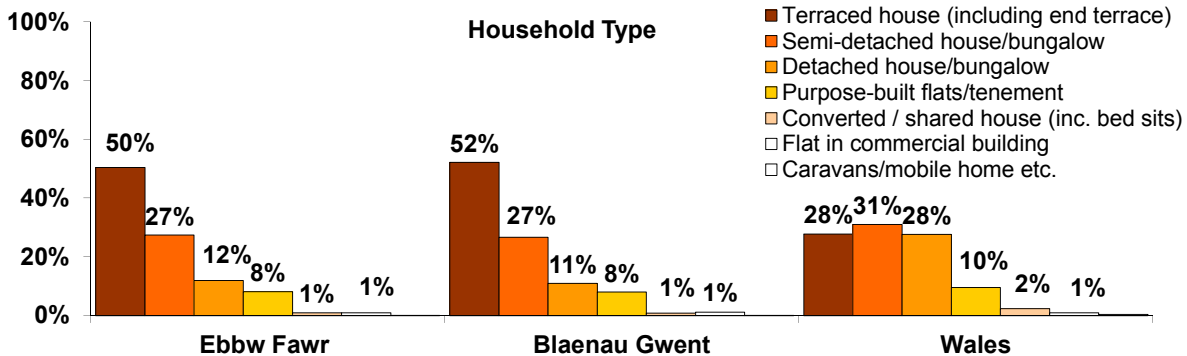

Identity	Ebbw Fawr	Blaenau Gwent	Wales
People indentifying as Welsh only	<b>72.4%</b>	72.4%	57.5%

Knowledge of Welsh	Ebbw Fawr	Blaenau Gwent	Wales
People aged 3+ with skill(s)	11.4%	11.5%	26.7%
Understands spoken Welsh only	2.2%	2.2%	5.3%
Speaks Welsh only	1.5%	1.5%	2.7%
Speaks and Reads only	0.6%	0.6%	1.5%
Speaks, reads and writes Welsh	5.5%	5.5%	14.6%
Other Combinations of Welsh	1.7%	1.7%	2.5%

Car Ownership per Household	Ebbw Fawr	Blaenau Gwent	Wales
no car / van	27.0%	29.0%	22.9%
1 car / van	43.7%	43.8%	43.0%
2+ cars/vans	29.3%	27.3%	34.1%
All cars/vans in the area	11,104	32,478	1,597,823

Health	Ebbw Fawr	Blaenau Gwent	Wales
People with long-term illness	25.4%	27.2%	22.7%
Working age with long-term illness	12.8%	13.9%	10.8%
People whose health was good	74.4%	72.5%	77.7%
People whose health was not good	9.6%	10.7%	7.6%
People who provide unpaid care	12.4%	12.5%	12.1%

Housing Spaces	Ebbw Fawr	Blaenau Gwent	Wales
Household spaces with residents	9,990	30,416	1,302,676
Vacant household spaces	504	1,536	82,845

Household Type	Ebbw Fawr	Blaenau Gwent	Wales
Detached house/bungalow	12.0%	11.0%	27.7%
Semi-detached house/bungalow	27.4%	26.7%	31.0%
Terraced house (including end terrace)	50.4%	52.2%	27.8%
Purpose-built flats/tenement	8.1%	8.0%	9.6%
Converted / shared house (inc. bed sits)	1.0%	0.9%	2.4%
Flat in commercial building	1.0%	1.2%	1.0%
Caravans/mobile home etc.	0.0%	0.1%	0.4%

Household Tenure	Ebbw Fawr	Blaenau Gwent	Wales
<b>Owner occupied households</b>	<b>63.5%</b>	<b>62.1%</b>	<b>67.7%</b>
Own outright	32.2%	32.9%	35.4%
Owns with mortgage or loan	31.2%	29.1%	32.0%
Shared ownership	0.1%	0.1%	0.3%
<b>Rented households</b>	<b>35.5%</b>	<b>36.8%</b>	<b>30.6%</b>
Council (local authority)	11.2%	11.1%	9.8%
Social landlord	12.6%	12.9%	6.6%
Private landlord / letting agency	10.4%	11.4%	12.7%
Private Other	1.3%	1.4%	1.5%