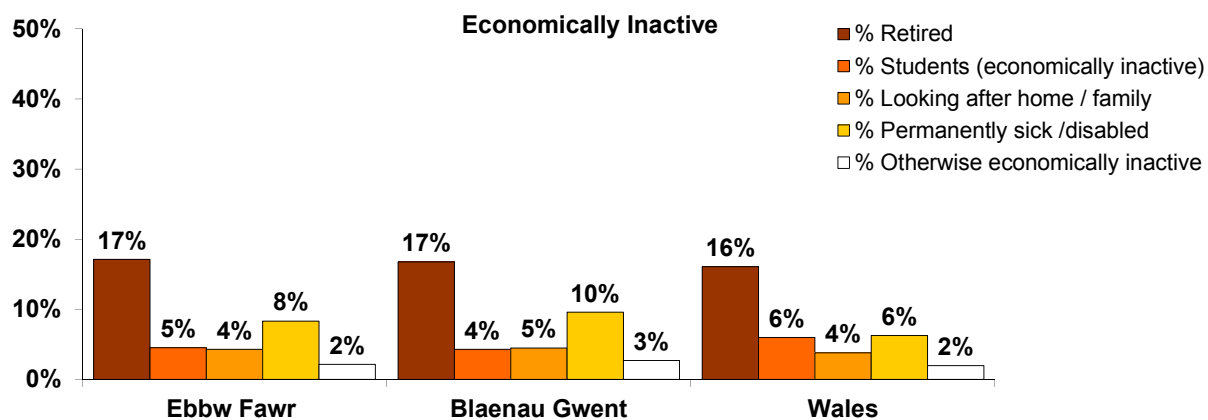

Economic Activity	Ebbw Fawr	Blaenau Gwent	Wales
All people aged 16-74	17,429	51,809	2,245,166
% Full-time employed	36.1%	35.0%	35.6%
% Part-time employed	13.6%	13.1%	13.9%
% Self employed	4.9%	5.0%	8.6%
(Sub tot - % employed)	54.7%	53.1%	58.1%
% Unemployed	6.7%	6.9%	4.3%
% Students (economically active)	2.1%	2.1%	3.3%
% Retired	17.1%	16.8%	16.1%
% Students (economically inactive)	4.5%	4.3%	6.0%
% Looking after home / family	4.3%	4.5%	3.8%
% Permanently sick /disabled	8.4%	9.6%	6.3%
% Otherwise economically inactive	2.2%	2.7%	2.0%
People (16-74) economically active	63.5%	62.1%	65.7%
People (16-74) economically inactive	36.5%	37.9%	34.2%
No. of people (16-74) unemployed	1166	3,575	96,542
No. of people (16-74) long term unemployed	546	1,583	38,428