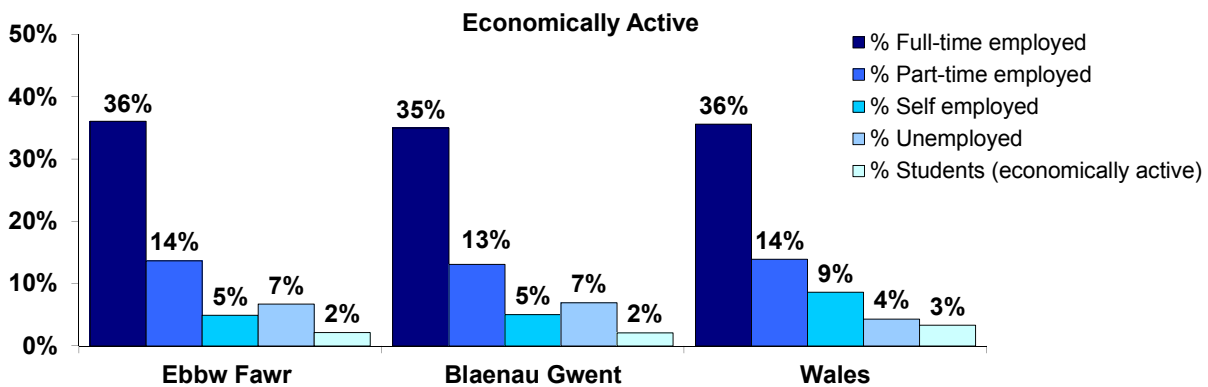

Economic Activity	Ebbw Fawr	Blaenau Gwent	Wales
All people aged 16-74	17,429	51,809	2,245,166
% Full-time employed	36.1%	35.0%	35.6%
% Part-time employed	13.6%	13.1%	13.9%
% Self employed	4.9%	5.0%	8.6%
(Sub tot - % employed)	54.7%	53.1%	58.1%
% Unemployed	6.7%	6.9%	4.3%
% Students (economically active)	2.1%	2.1%	3.3%
% Retired	17.1%	16.8%	16.1%
% Students (economically inactive)	4.5%	4.3%	6.0%
% Looking after home / family	4.3%	4.5%	3.8%
% Permanently sick /disabled	8.4%	9.6%	6.3%
% Otherwise economically inactive	2.2%	2.7%	2.0%
People (16-74) economically active	63.5%	62.1%	65.7%
People (16-74) economically inactive	36.5%	37.9%	34.2%
No. of people (16-74) unemployed	1166	3,575	96,542
No. of people (16-74) long term unemployed	546	1,583	38,428