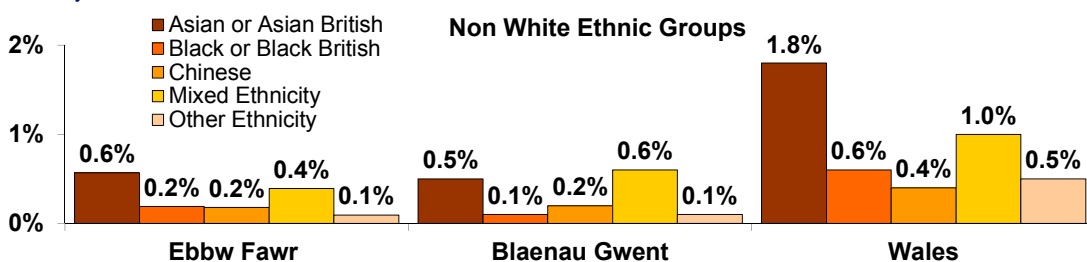

## Census 2011 Statistics Overview Ebbw Fawr Valley Profile

Note: Bold value in a grey cell highlight a notable difference for the ward compared to Blaenau Gwent or Wales

Population	Ebbw Fawr	Blaenau Gwent	Wales
<b>Total</b>	<b>23,340</b>	<b>69,814</b>	<b>3,063,456</b>
Males	11,435	34,325	1,504,228
Females	11,905	35,489	1,559,228
Age Structure	Ebbw Fawr	Blaenau Gwent	Wales
0 to 4	5.7%	5.8%	5.8%
5 to 14	11.0%	10.9%	11.1%
15 to 24	13.2%	13.3%	13.4%
25 to 29	6.2%	6.1%	6.1%
30 to 44	19.9%	19.4%	18.6%
45 to 59	19.7%	20.0%	19.9%
60 to 64	6.9%	6.6%	6.7%
65 to 74	10.0%	10.0%	9.8%
75 +	7.4%	7.9%	8.6%
Mean age of population	40.3	40.5	40.6
Median age of population	41.0	41.0	41.0

Ethnic Groups	Ebbw Fawr	Blaenau Gwent	Wales
White	<b>98.6%</b>	98.4%	95.6%
Asian or Asian British	0.6%	0.5%	1.8%
Black or Black British	0.2%	0.1%	0.6%
Chinese	0.2%	0.2%	0.4%
Mixed Ethnicity	0.4%	0.6%	1.0%
Other Ethnicity	0.1%	0.1%	0.5%