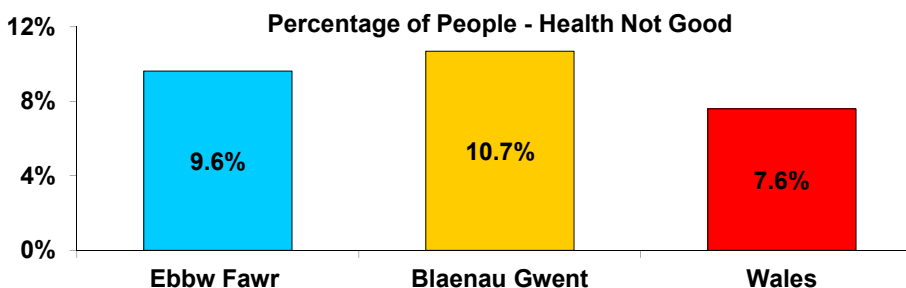

Housing Spaces	Ebbw Fawr	Blaenau Gwent	Wales
Household spaces with residents	9,990	30,416	1,302,676
Vacant household spaces	504	1,536	82,845