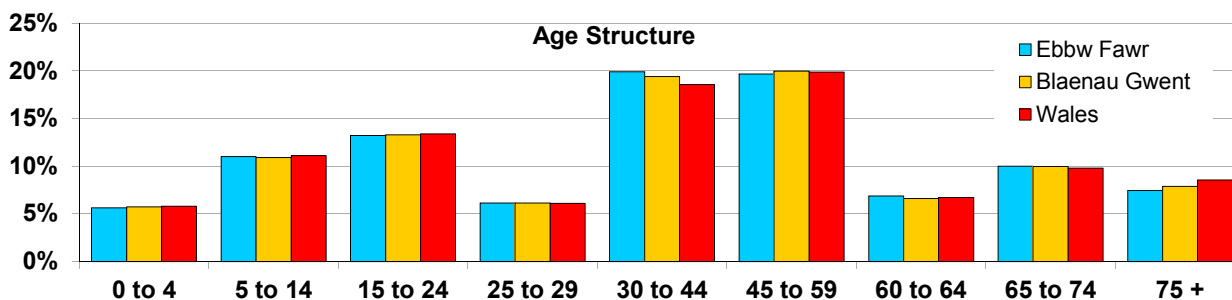

## Census 2011 Statistics Overview Ebbw Fawr Valley Profile

Note: Bold value in a grey cell highlight a notable difference for the ward compared to Blaenau Gwent or Wales

Population	Ebbw Fawr	Blaenau Gwent	Wales
<b>Total</b>	<b>23,340</b>	<b>69,814</b>	<b>3,063,456</b>
Males	11,435	34,325	1,504,228
Females	11,905	35,489	1,559,228
Age Structure	Ebbw Fawr	Blaenau Gwent	Wales
0 to 4	5.7%	5.8%	5.8%
5 to 14	11.0%	10.9%	11.1%
15 to 24	13.2%	13.3%	13.4%
25 to 29	6.2%	6.1%	6.1%
30 to 44	19.9%	19.4%	18.6%
45 to 59	19.7%	20.0%	19.9%
60 to 64	6.9%	6.6%	6.7%
65 to 74	10.0%	10.0%	9.8%
75 +	7.4%	7.9%	8.6%
Mean age of population	40.3	40.5	40.6
Median age of population	41.0	41.0	41.0