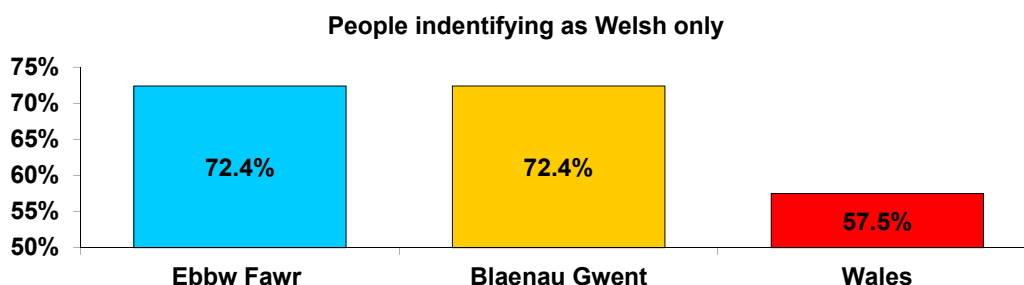

Identity	Ebbw Fawr	Blaenau Gwent	Wales
People indentifying as Welsh only	72.4%	72.4%	57.5%