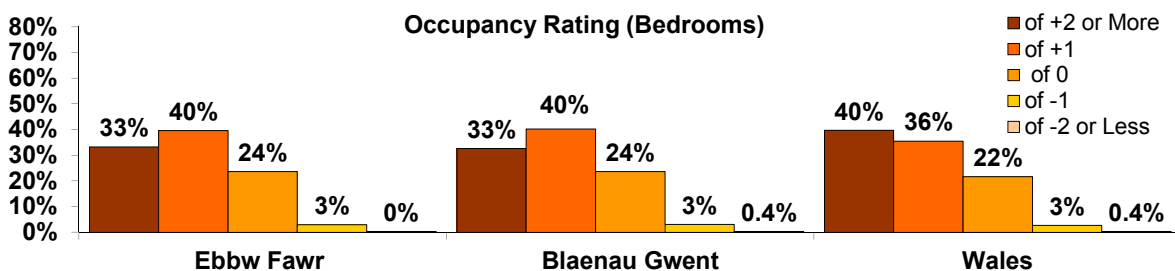

Occupancy Rating (Bedrooms)	Ebbw Fawr	Blaenau Gwent	Wales
All Households	19,582	30,416	1,302,676
of +2 or More	33.3%	32.6%	39.8%
of +1	39.6%	40.3%	35.5%
of 0	23.7%	23.7%	21.6%
of -1	3.0%	3.1%	2.7%
of -2 or Less	0.3%	0.4%	0.4%