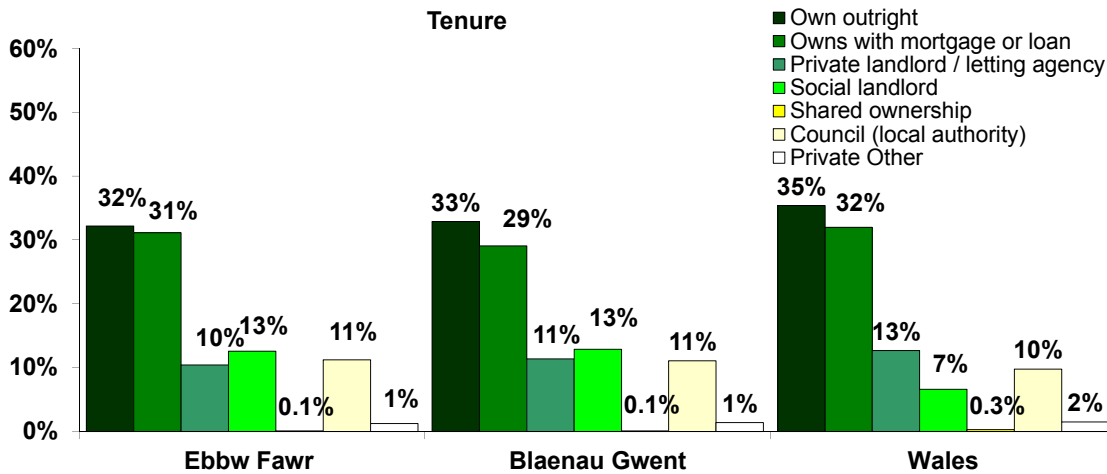

Identity	Ebbw Fawr	Blaenau Gwent	Wales
People indentifying as Welsh only	<b>72.4%</b>	72.4%	57.5%

Knowledge of Welsh	Ebbw Fawr	Blaenau Gwent	Wales
People aged 3+ with skill(s)	11.4%	11.5%	26.7%
Understands spoken Welsh only	2.2%	2.2%	5.3%
Speaks Welsh only	1.5%	1.5%	2.7%
Speaks and Reads only	0.6%	0.6%	1.5%
Speaks, reads and writes Welsh	5.5%	5.5%	14.6%
Other Combinations of Welsh	1.7%	1.7%	2.5%

Car Ownership per Household	Ebbw Fawr	Blaenau Gwent	Wales
no car / van	27.0%	29.0%	22.9%
1 car / van	43.7%	43.8%	43.0%
2+ cars/vans	29.3%	27.3%	34.1%
All cars/vans in the area	11,104	32,478	1,597,823

Health	Ebbw Fawr	Blaenau Gwent	Wales
People with long-term illness	25.4%	27.2%	22.7%
Working age with long-term illness	12.8%	13.9%	10.8%
People whose health was good	74.4%	72.5%	77.7%
People whose health was not good	9.6%	10.7%	7.6%
People who provide unpaid care	12.4%	12.5%	12.1%

Housing Spaces	Ebbw Fawr	Blaenau Gwent	Wales
Household spaces with residents	9,990	30,416	1,302,676
Vacant household spaces	504	1,536	82,845

Household Type	Ebbw Fawr	Blaenau Gwent	Wales
Detached house/bungalow	12.0%	11.0%	27.7%
Semi-detached house/bungalow	27.4%	26.7%	31.0%
Terraced house (including end terrace)	50.4%	52.2%	27.8%
Purpose-built flats/tenement	8.1%	8.0%	9.6%
Converted / shared house (inc. bed sits)	1.0%	0.9%	2.4%
Flat in commercial building	1.0%	1.2%	1.0%
Caravans/mobile home etc.	0.0%	0.1%	0.4%

Household Tenure	Ebbw Fawr	Blaenau Gwent	Wales
<b>Owner occupied households</b>	<b>63.5%</b>	<b>62.1%</b>	<b>67.7%</b>
Own outright	32.2%	32.9%	35.4%
Owns with mortgage or loan	31.2%	29.1%	32.0%
Shared ownership	0.1%	0.1%	0.3%
<b>Rented households</b>	<b>35.5%</b>	<b>36.8%</b>	<b>30.6%</b>
Council (local authority)	11.2%	11.1%	9.8%
Social landlord	12.6%	12.9%	6.6%
Private landlord / letting agency	10.4%	11.4%	12.7%
Private Other	1.3%	1.4%	1.5%