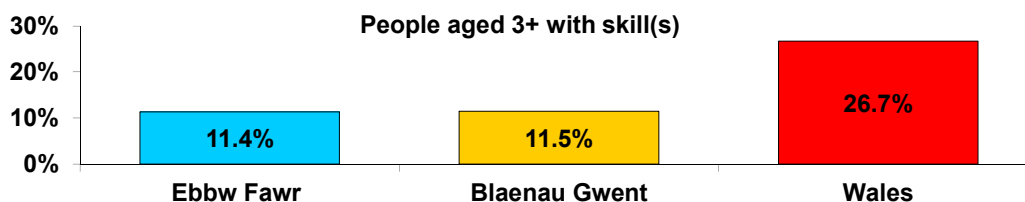

Knowledge of Welsh	Ebbw Fawr	Blaenau Gwent	Wales
People aged 3+ with skill(s)	11.4%	11.5%	26.7%
Understands spoken Welsh only	2.2%	2.2%	5.3%
Speaks Welsh only	1.5%	1.5%	2.7%
Speaks and Reads only	0.6%	0.6%	1.5%
Speaks, reads and writes Welsh	5.5%	5.5%	14.6%
Other Combinations of Welsh	1.7%	1.7%	2.5%