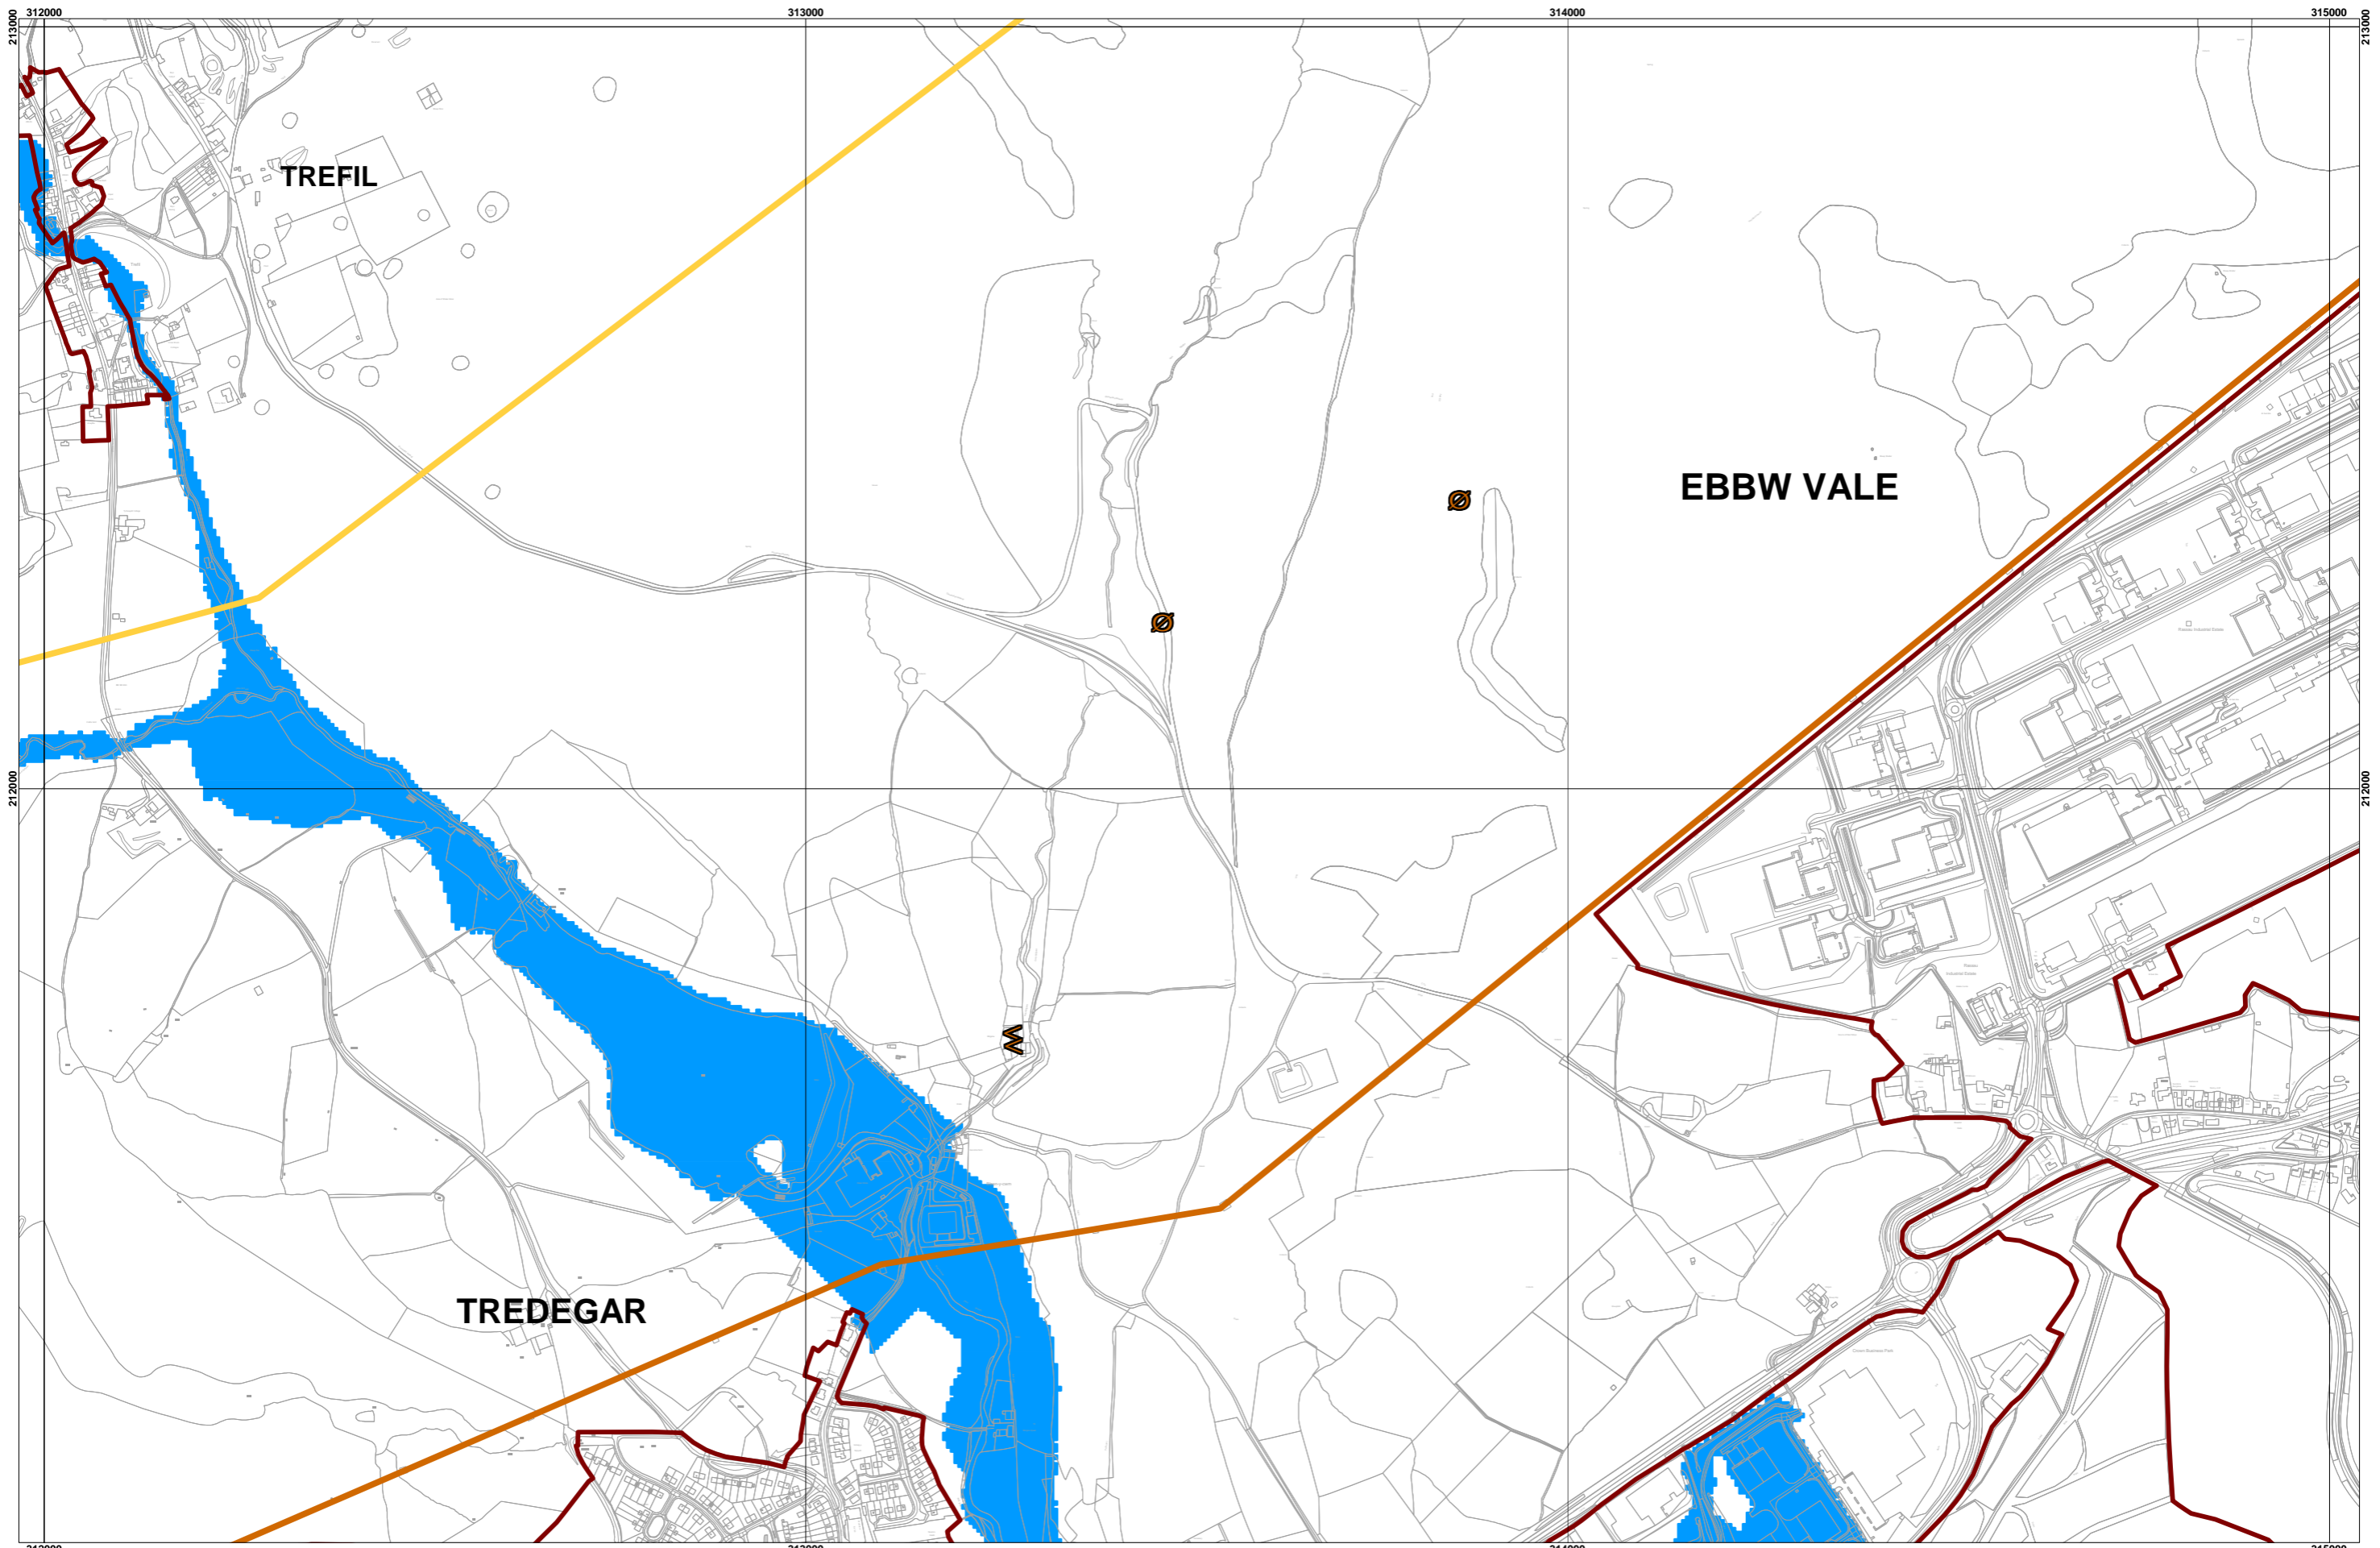

%

Blaenau Gwent Local Development Plan
2006 - 2021

Scale 1:8000

6