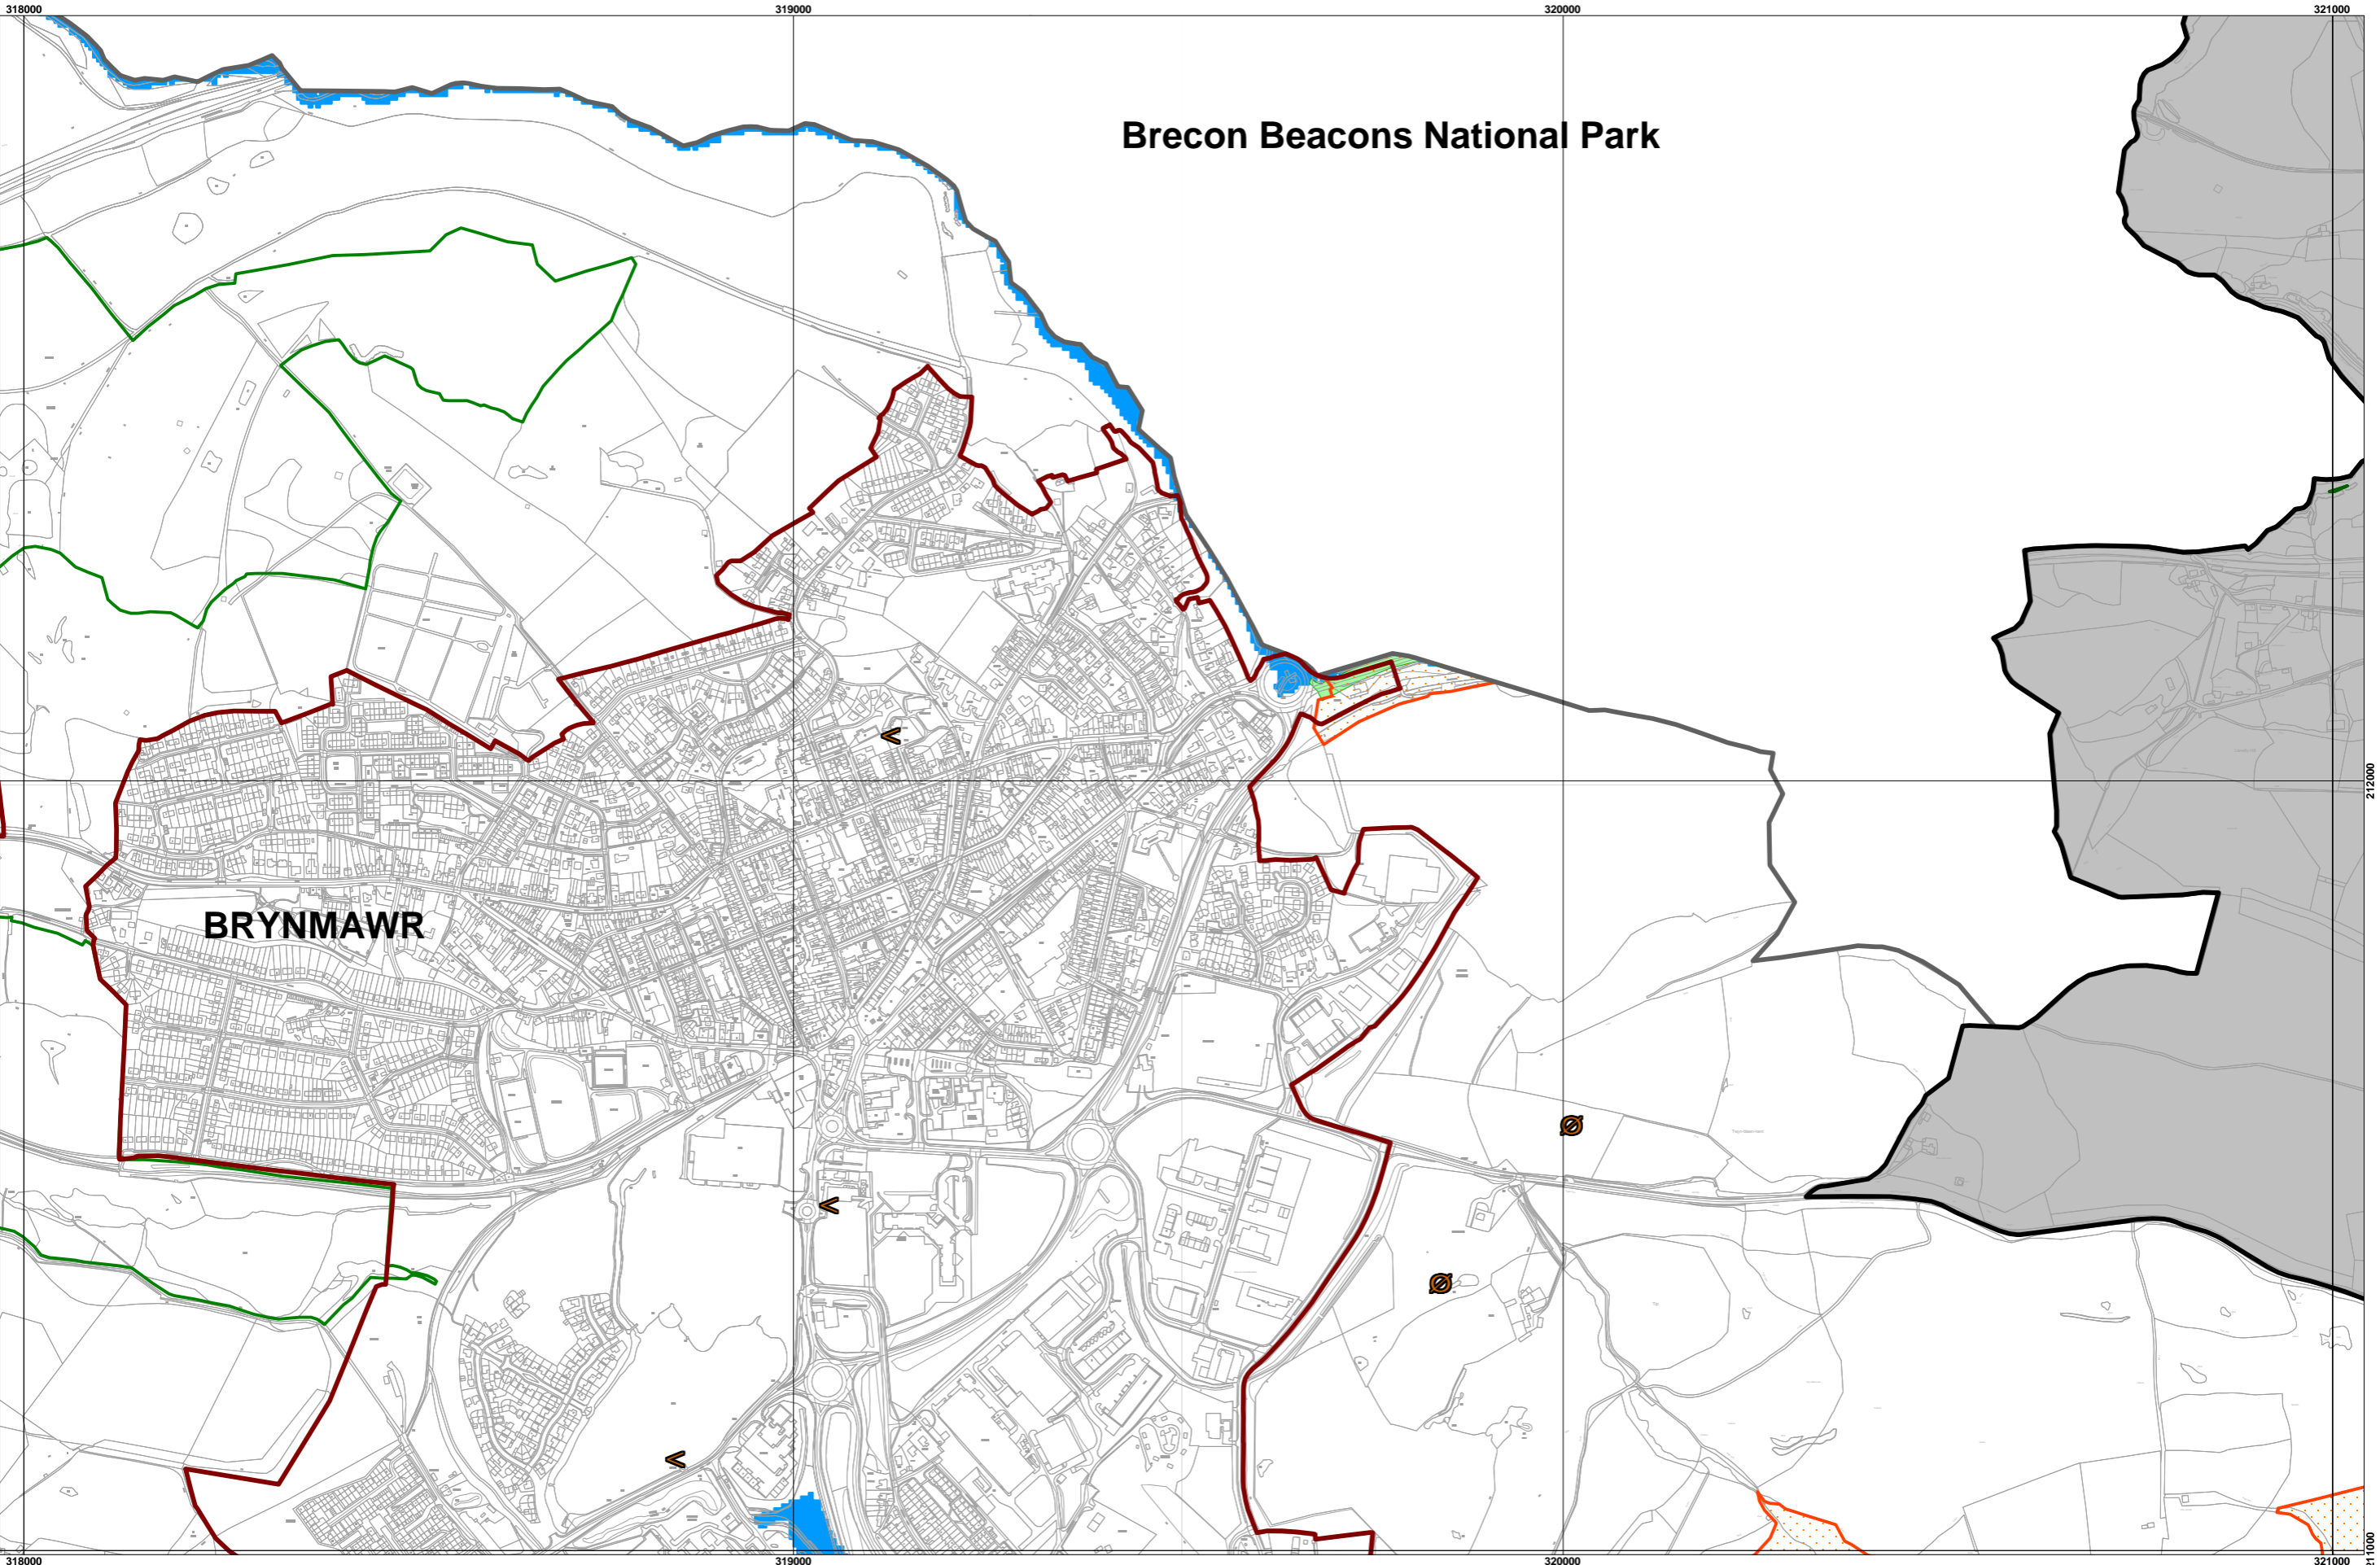

Brecon Beacons National Park

BRYNMAWR

%

Blaenau Gwent Local Development Plan
2006 - 2021

Scale 1:8000

8