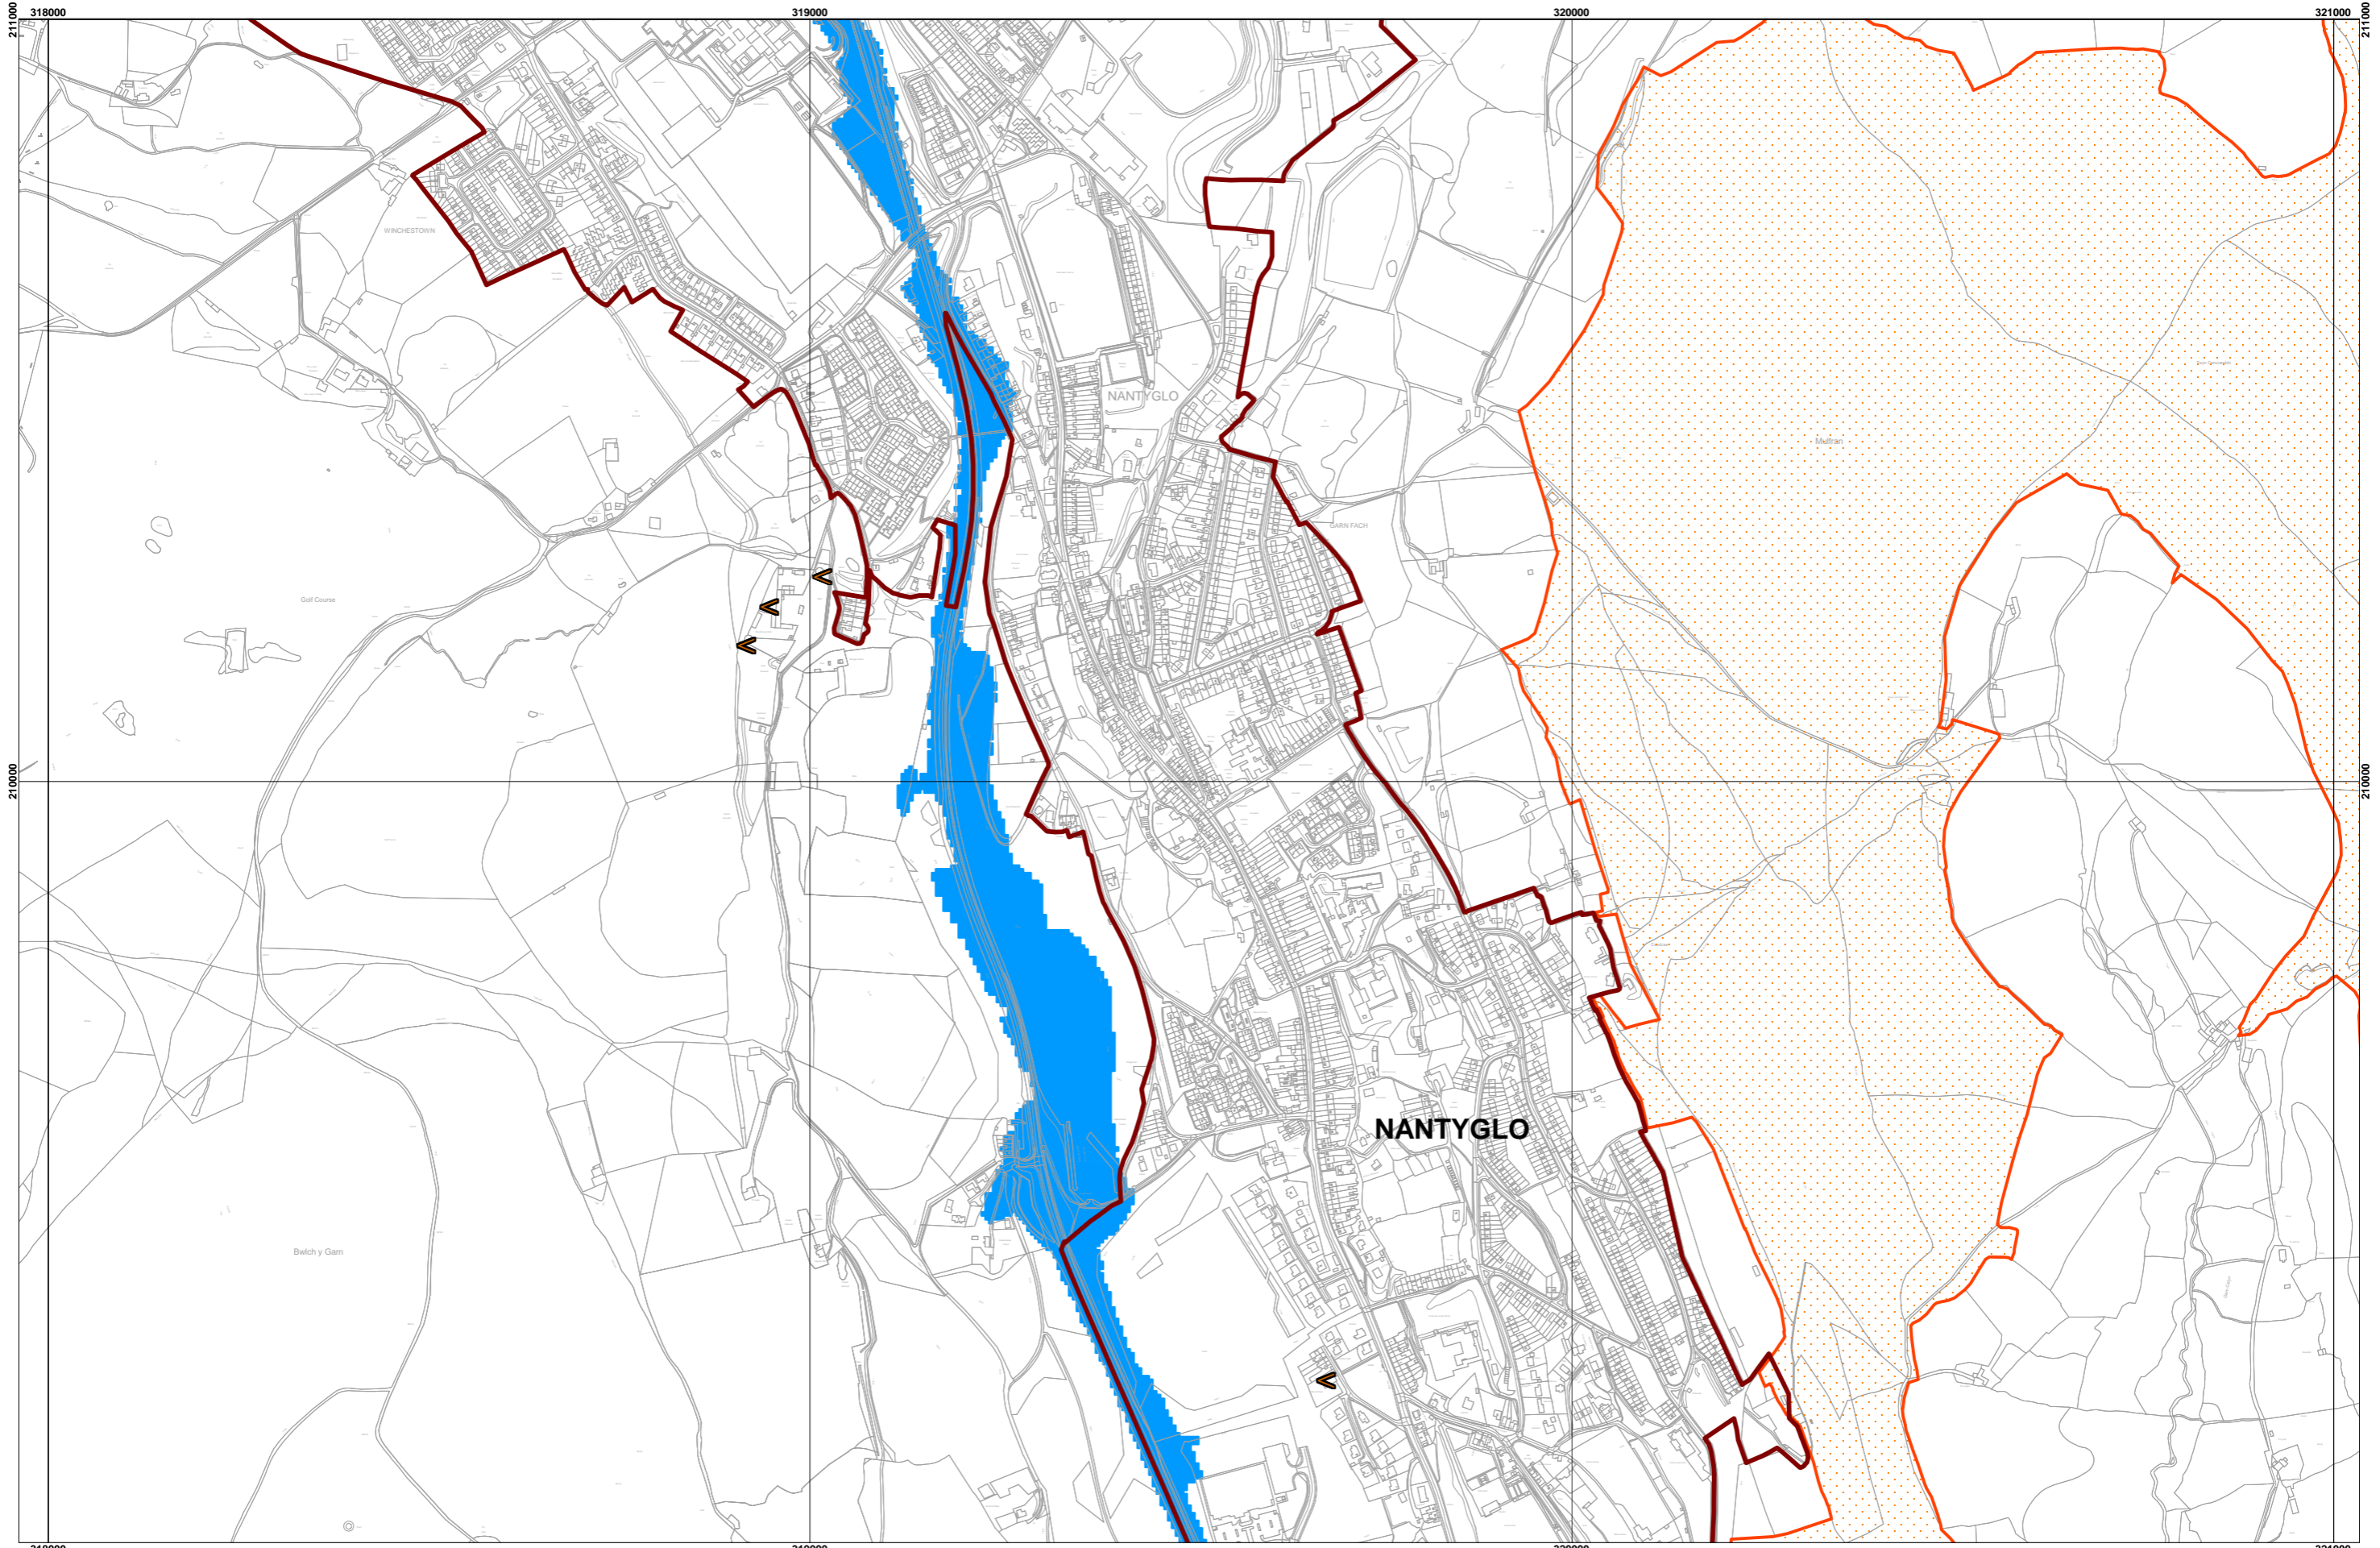

%

**Blaenau Gwent Local Development Plan
2006 - 2021**

Scale 1:8000

13