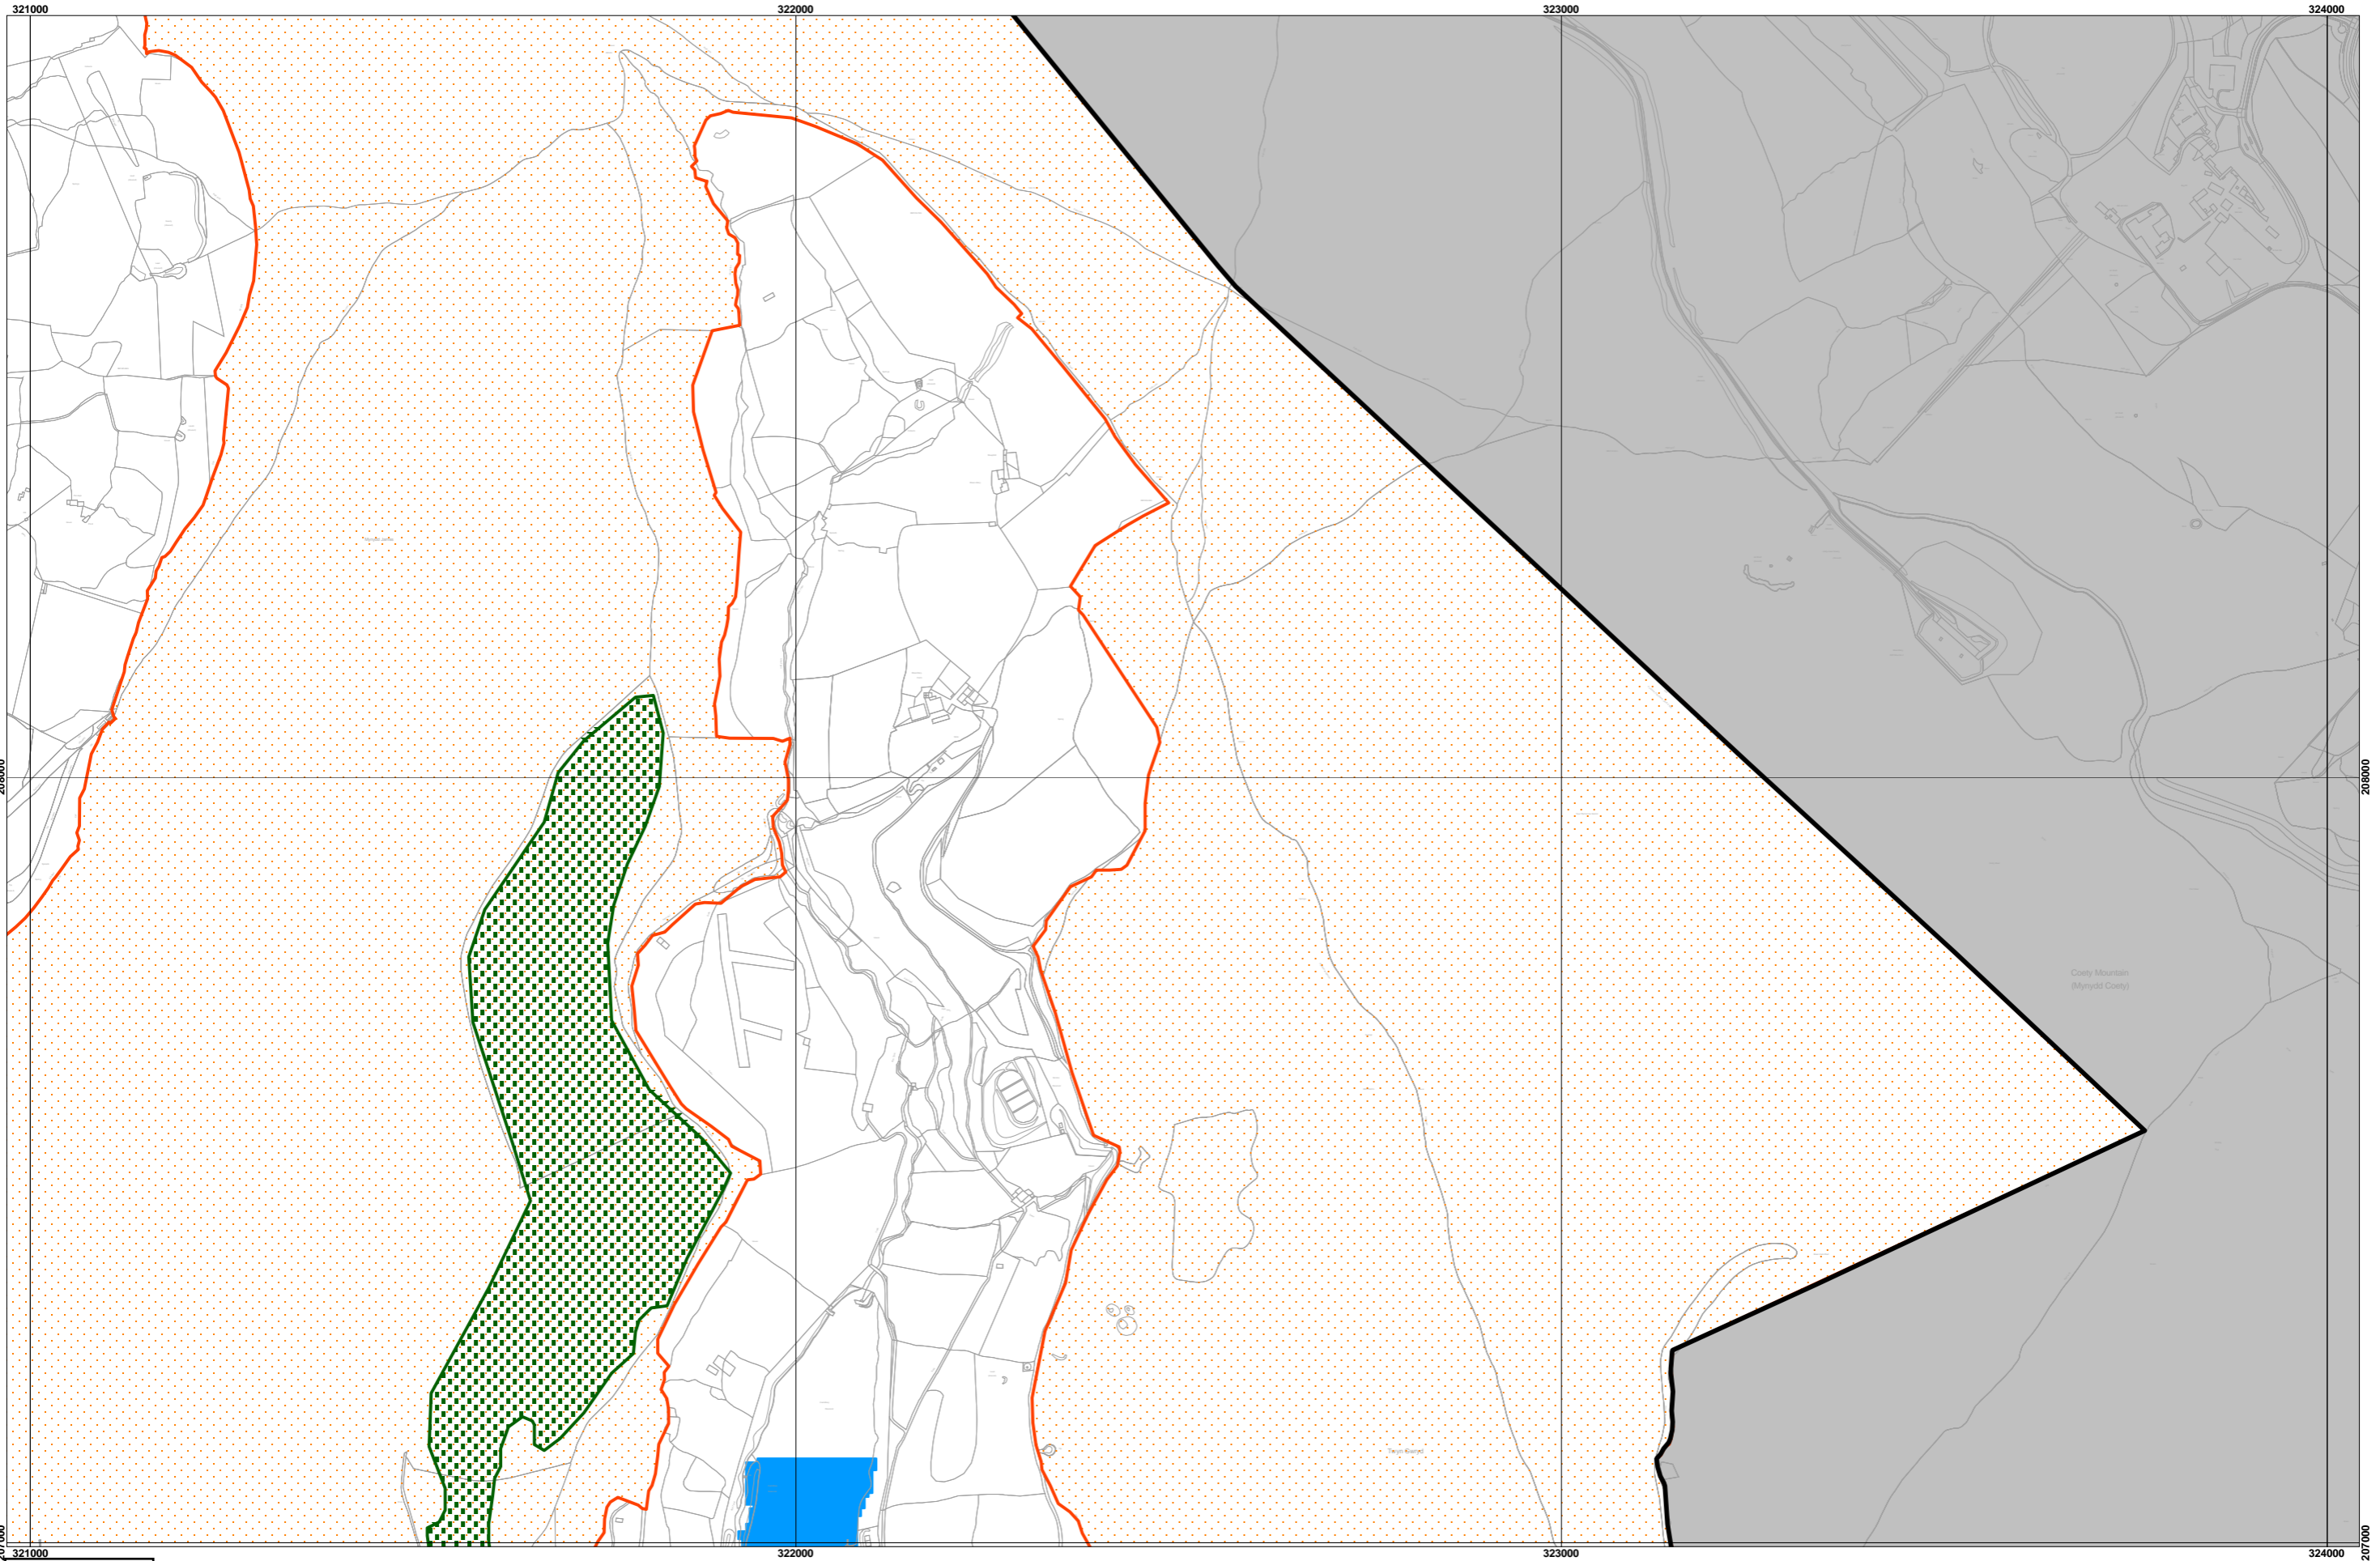

%

**Blaenau Gwent Local Development Plan
2006 - 2021**

Scale 1:8000

18