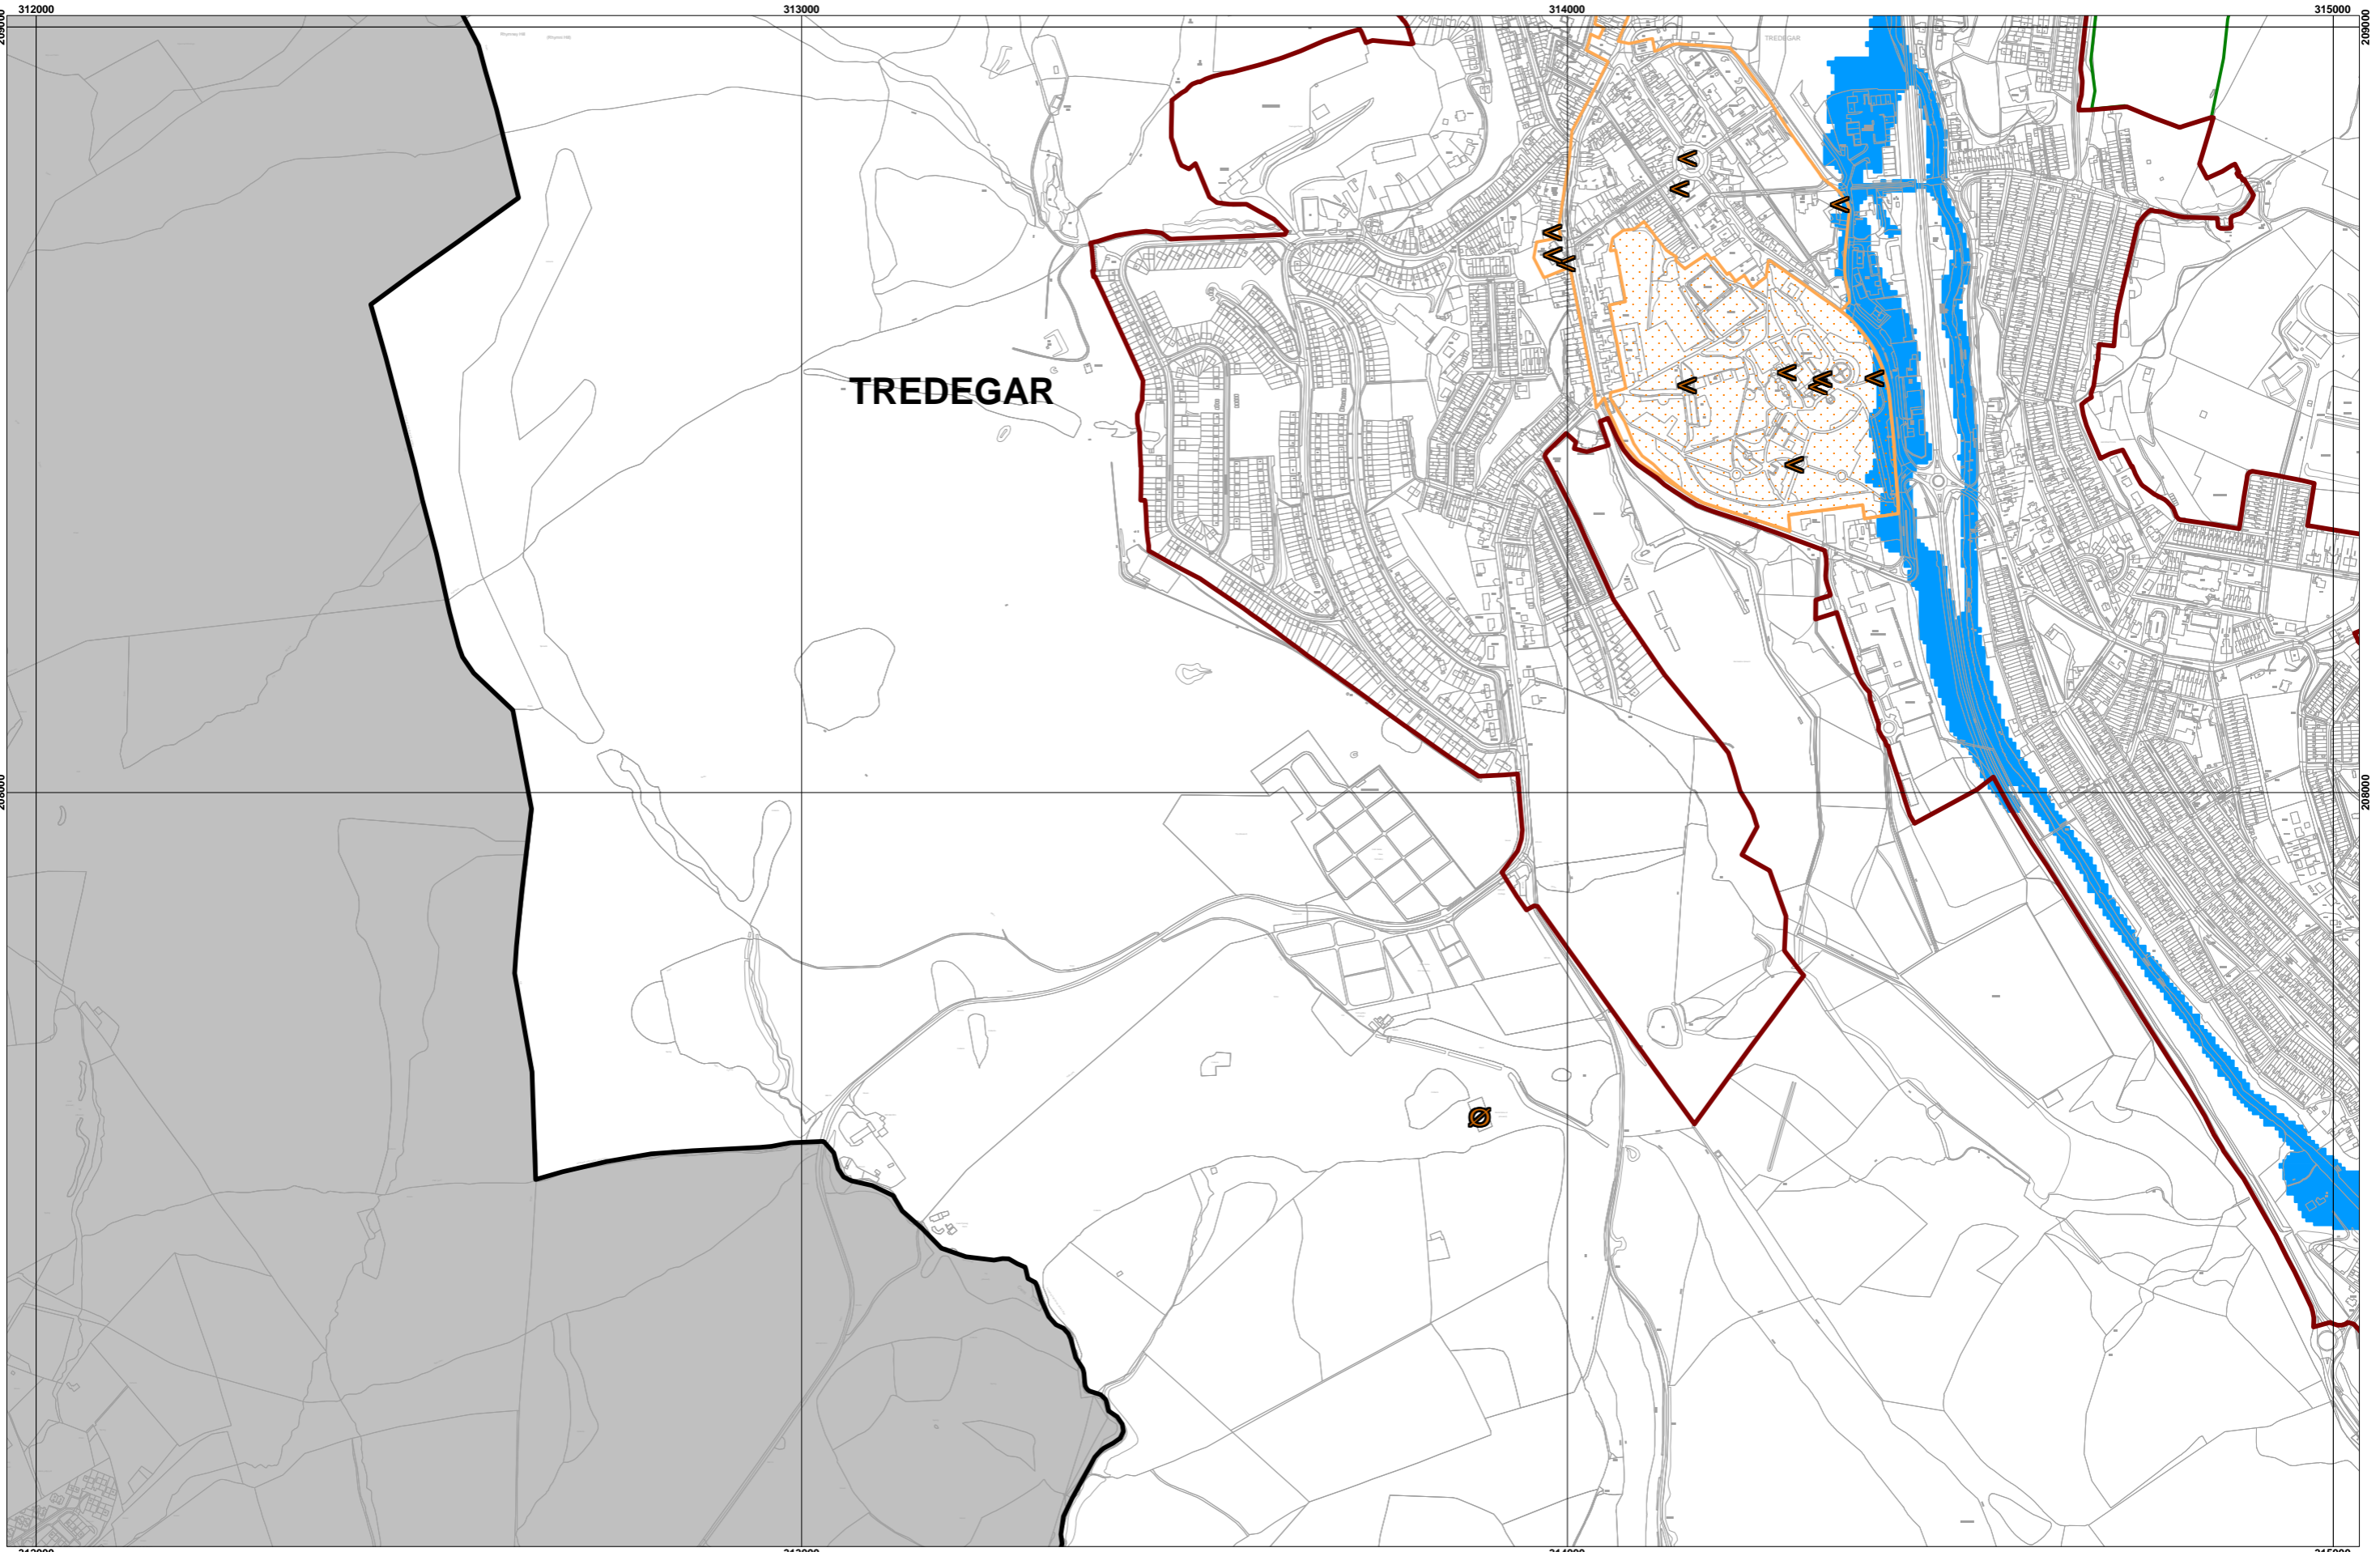

%

**Blaenau Gwent Local Development Plan
2006 - 2021**

Scale 1:8000

15