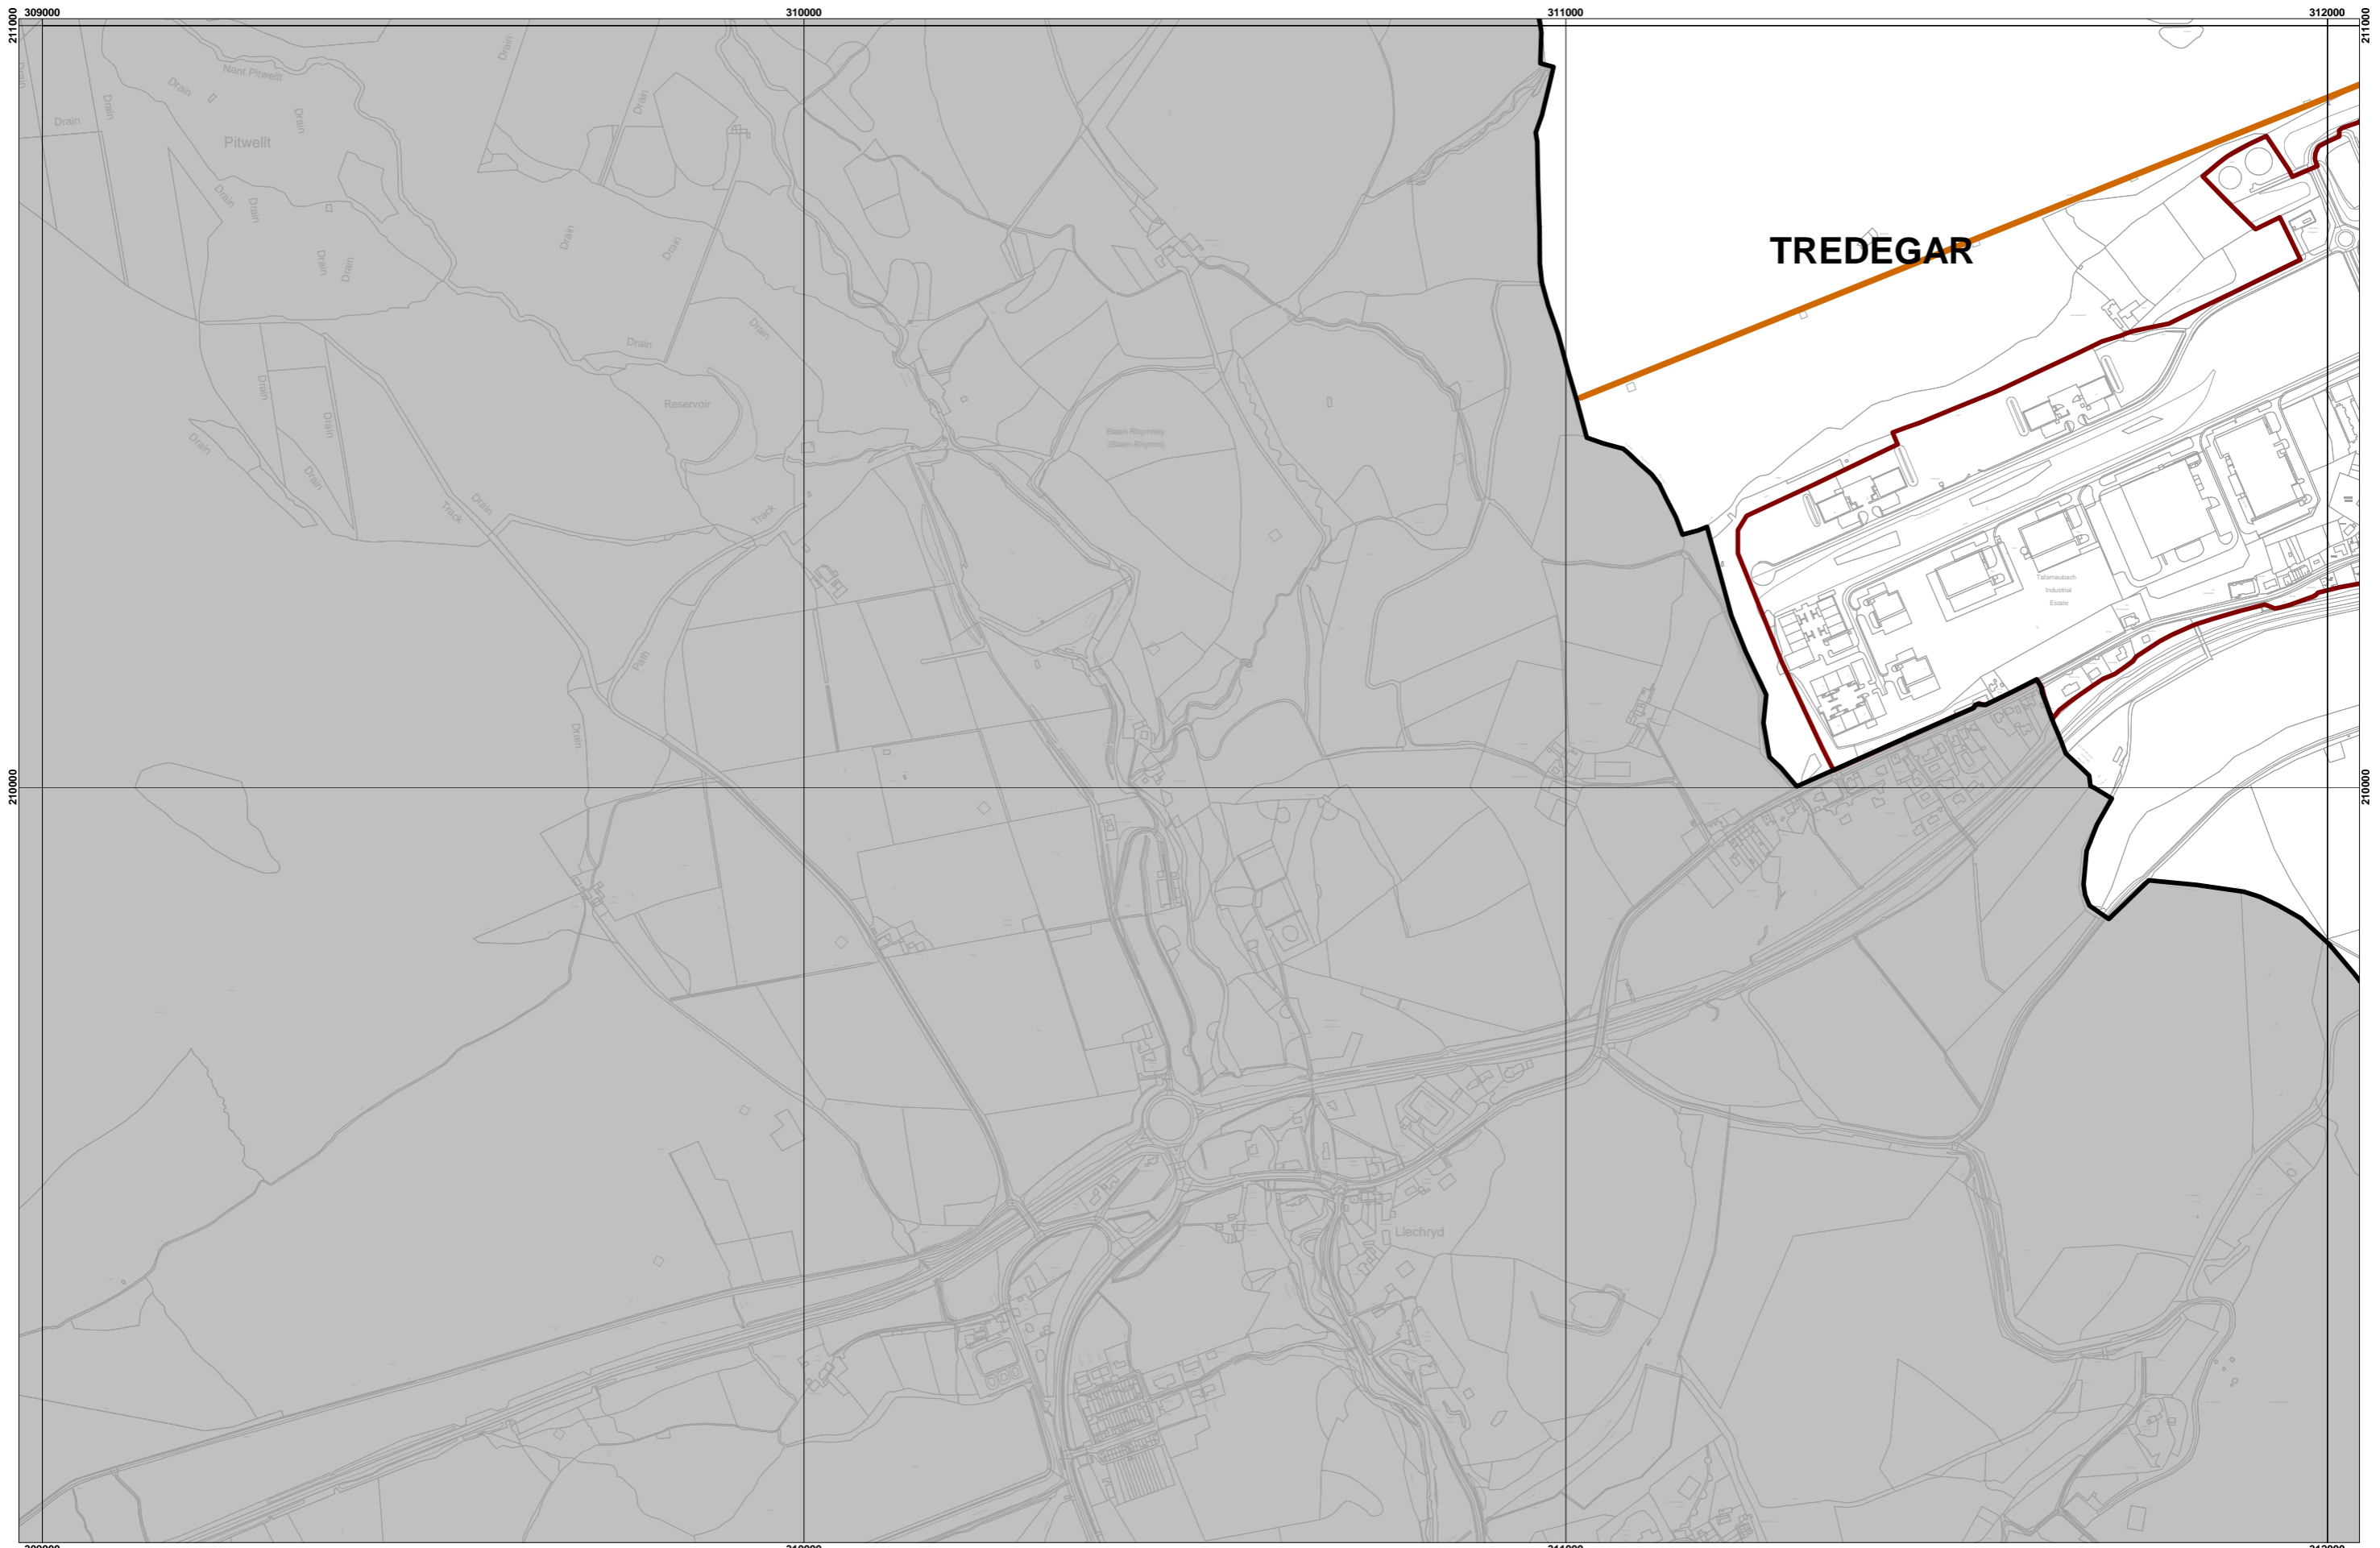

%

**Blaenau Gwent Local Development Plan
2006 - 2021**

Scale 1:8000

10