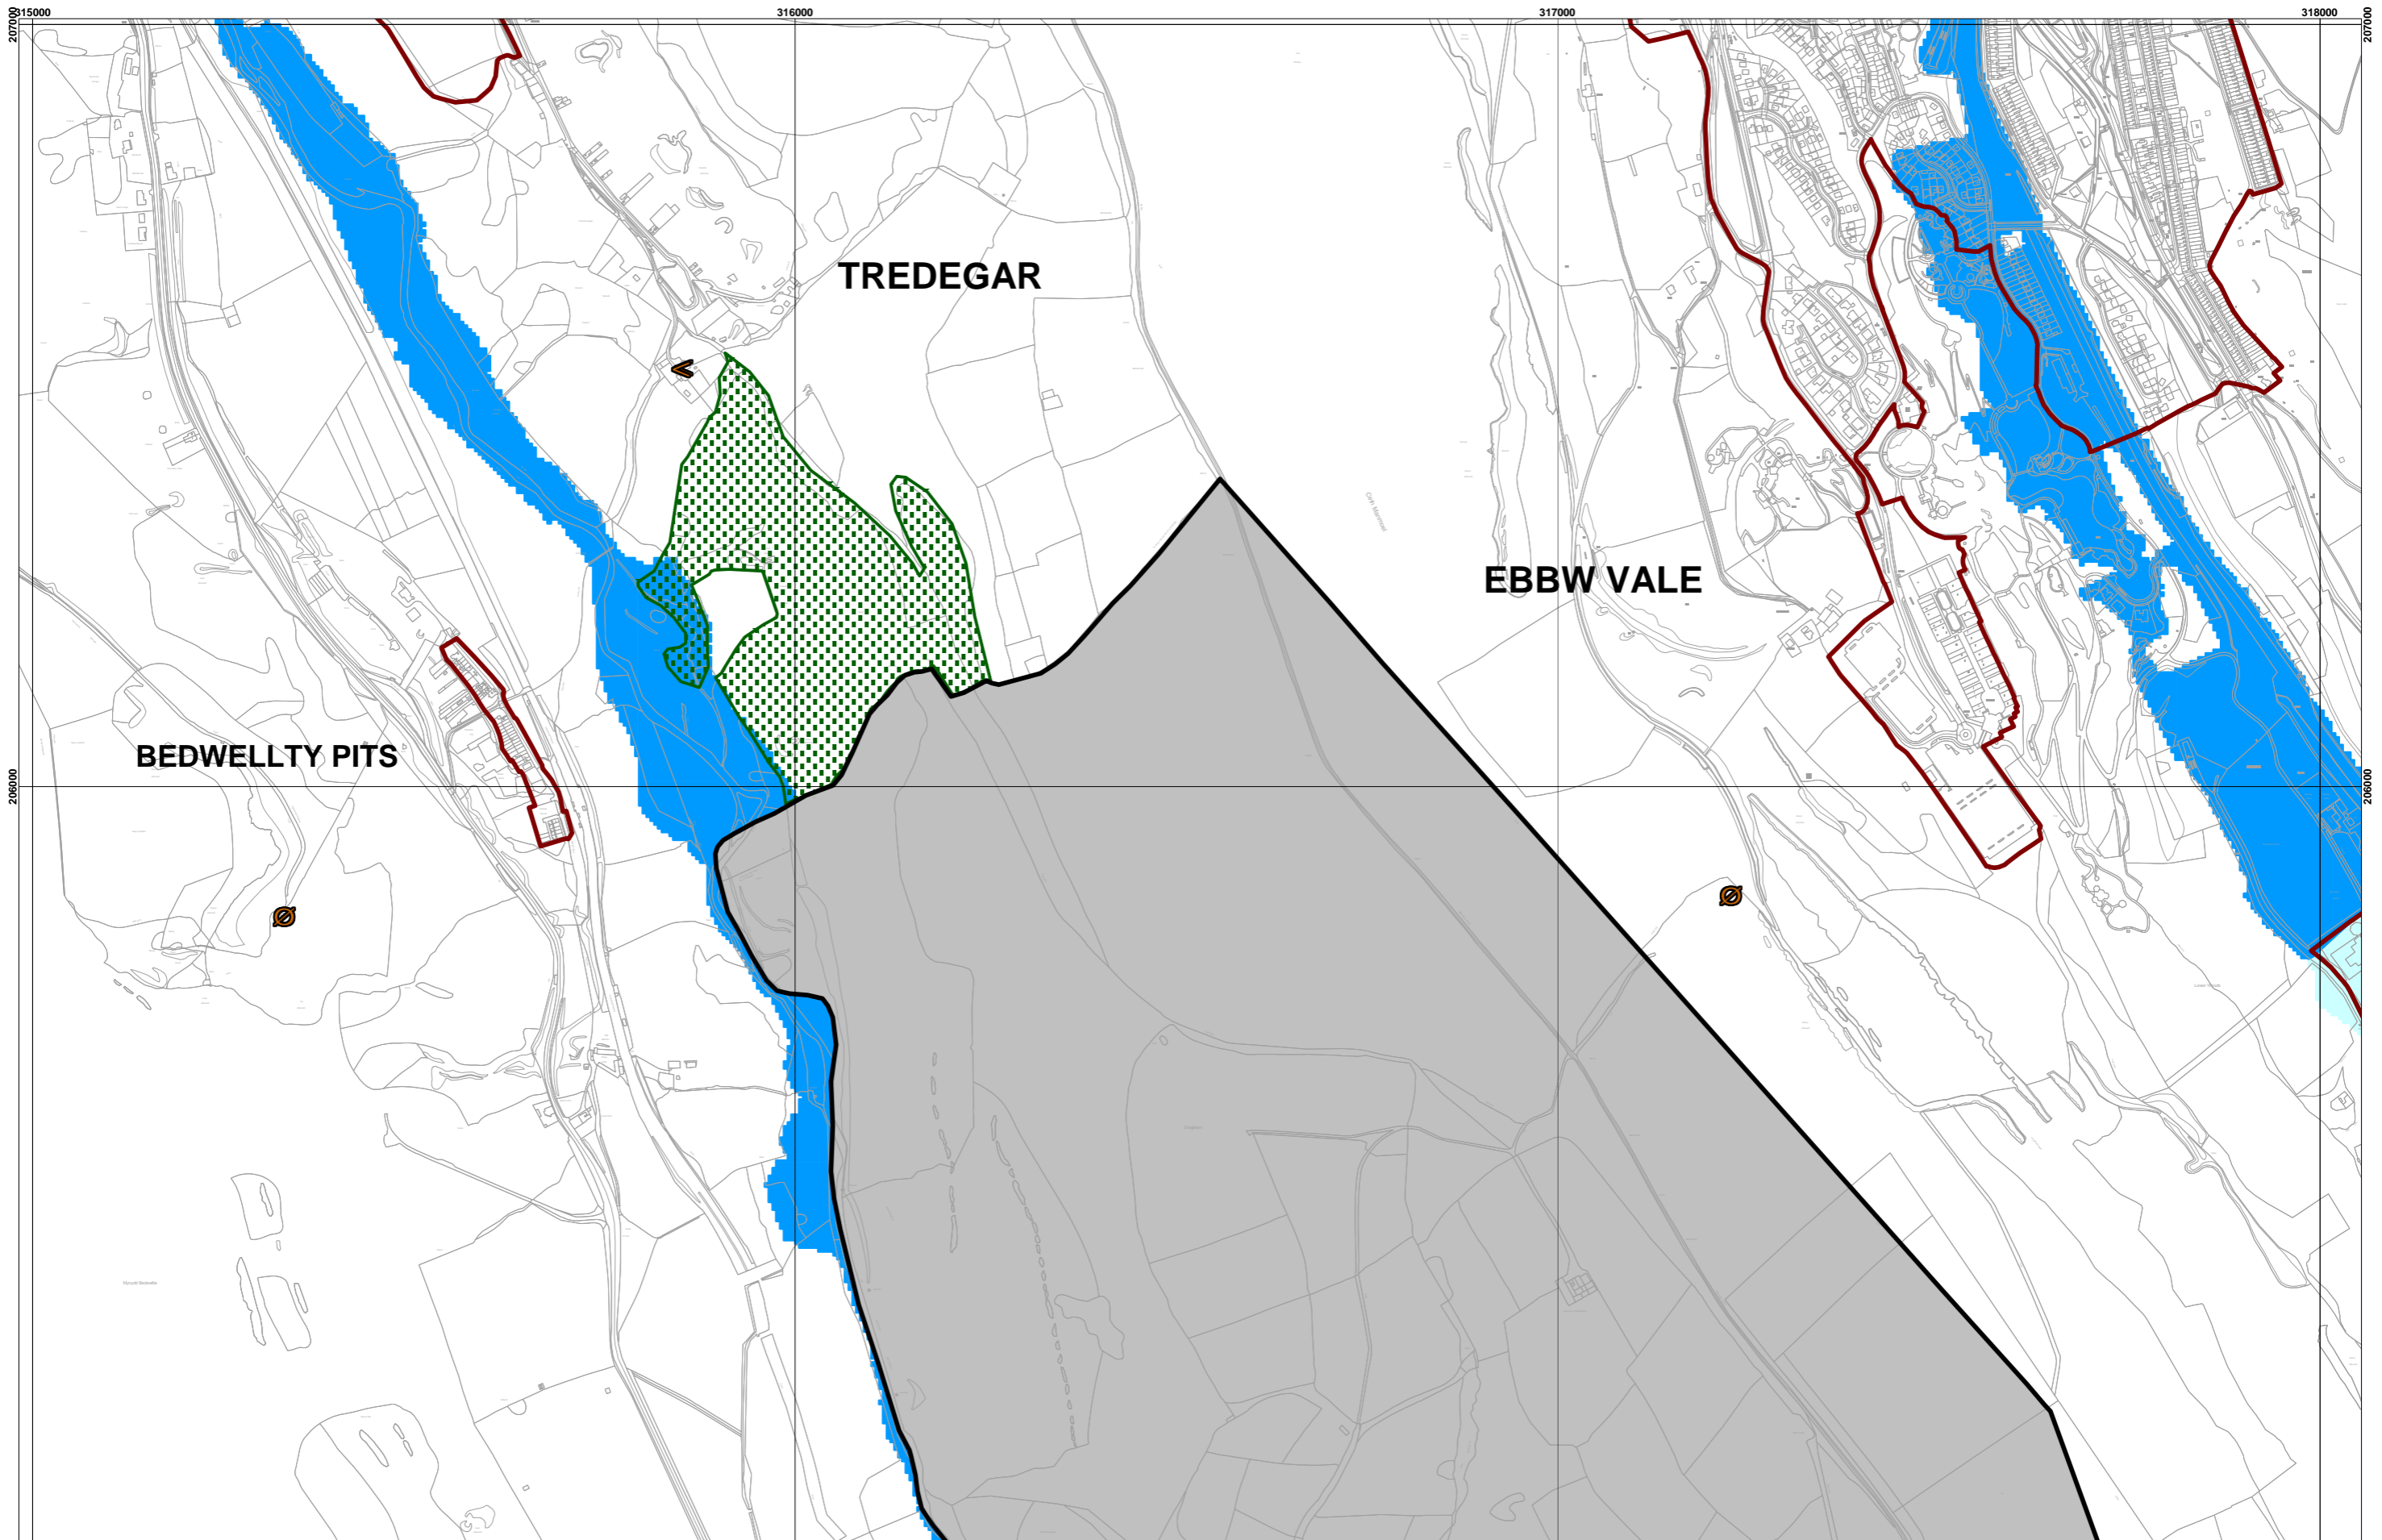

%

Blaenau Gwent Local Development Plan
2006 - 2021

Scale 1:8000

20