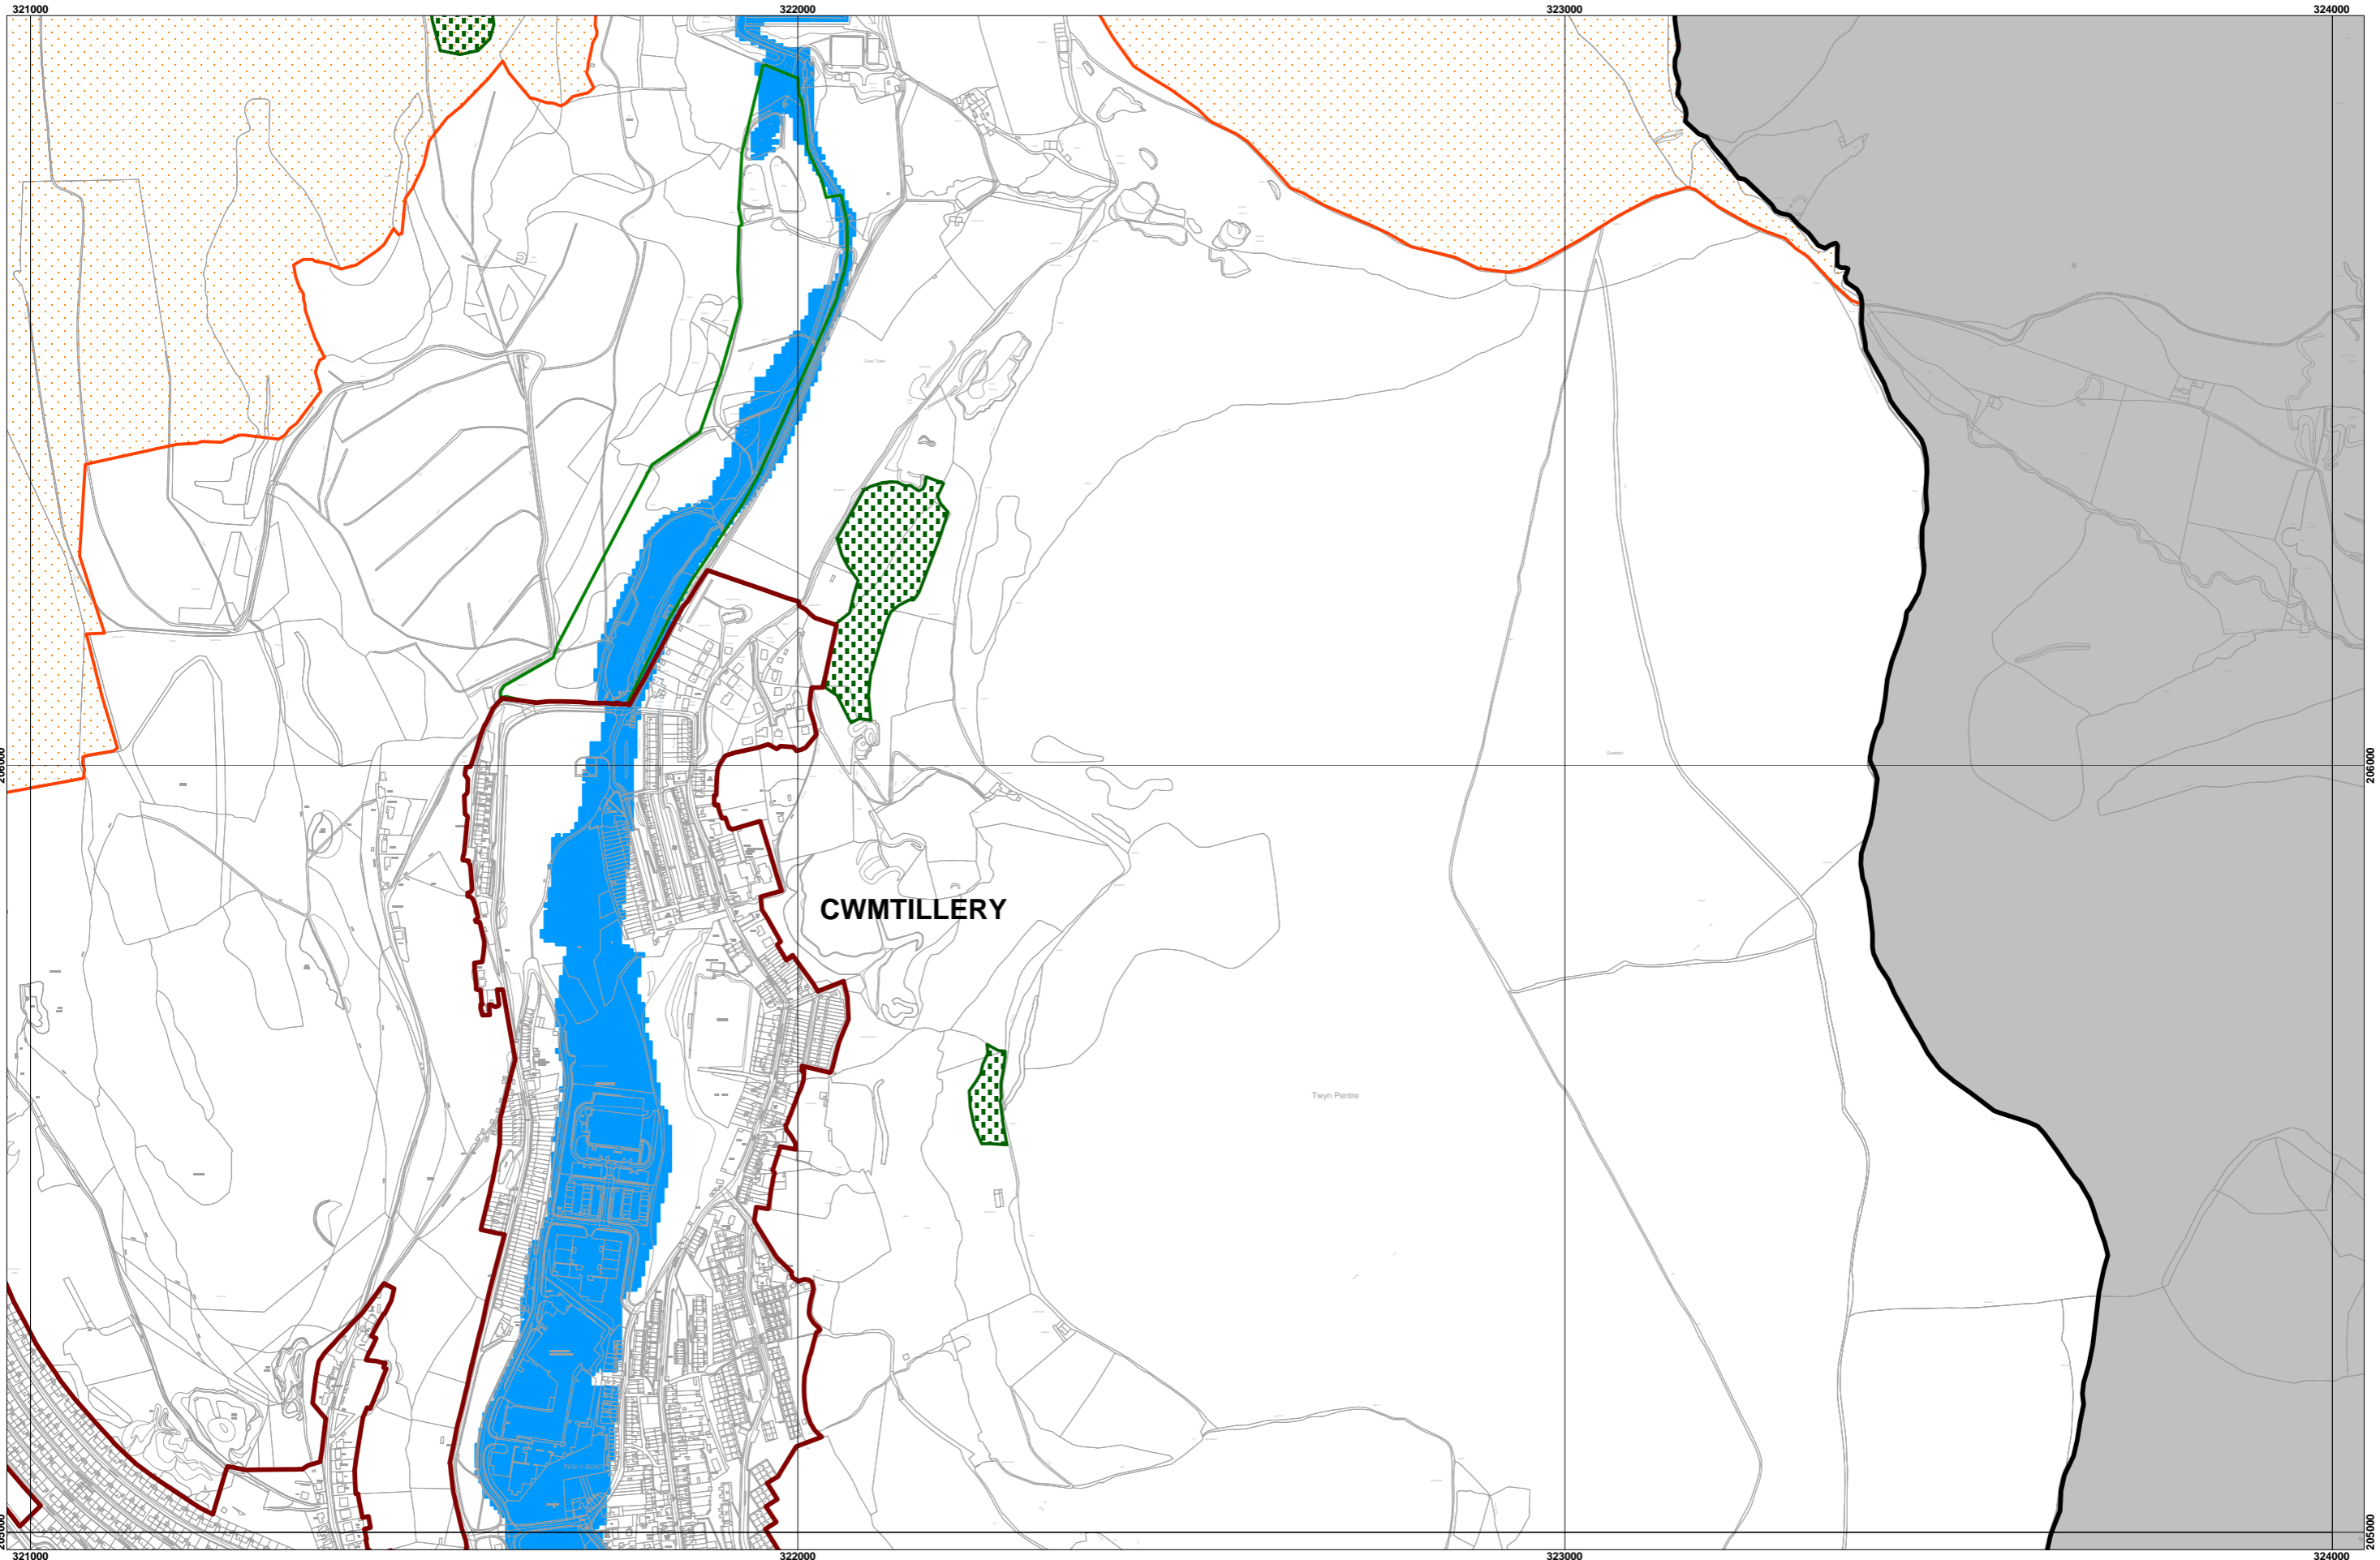

CWMTILLERY

Twyn Penre

%

Blaenau Gwent Local Development Plan
2006 - 2021

Scale 1:8000

22