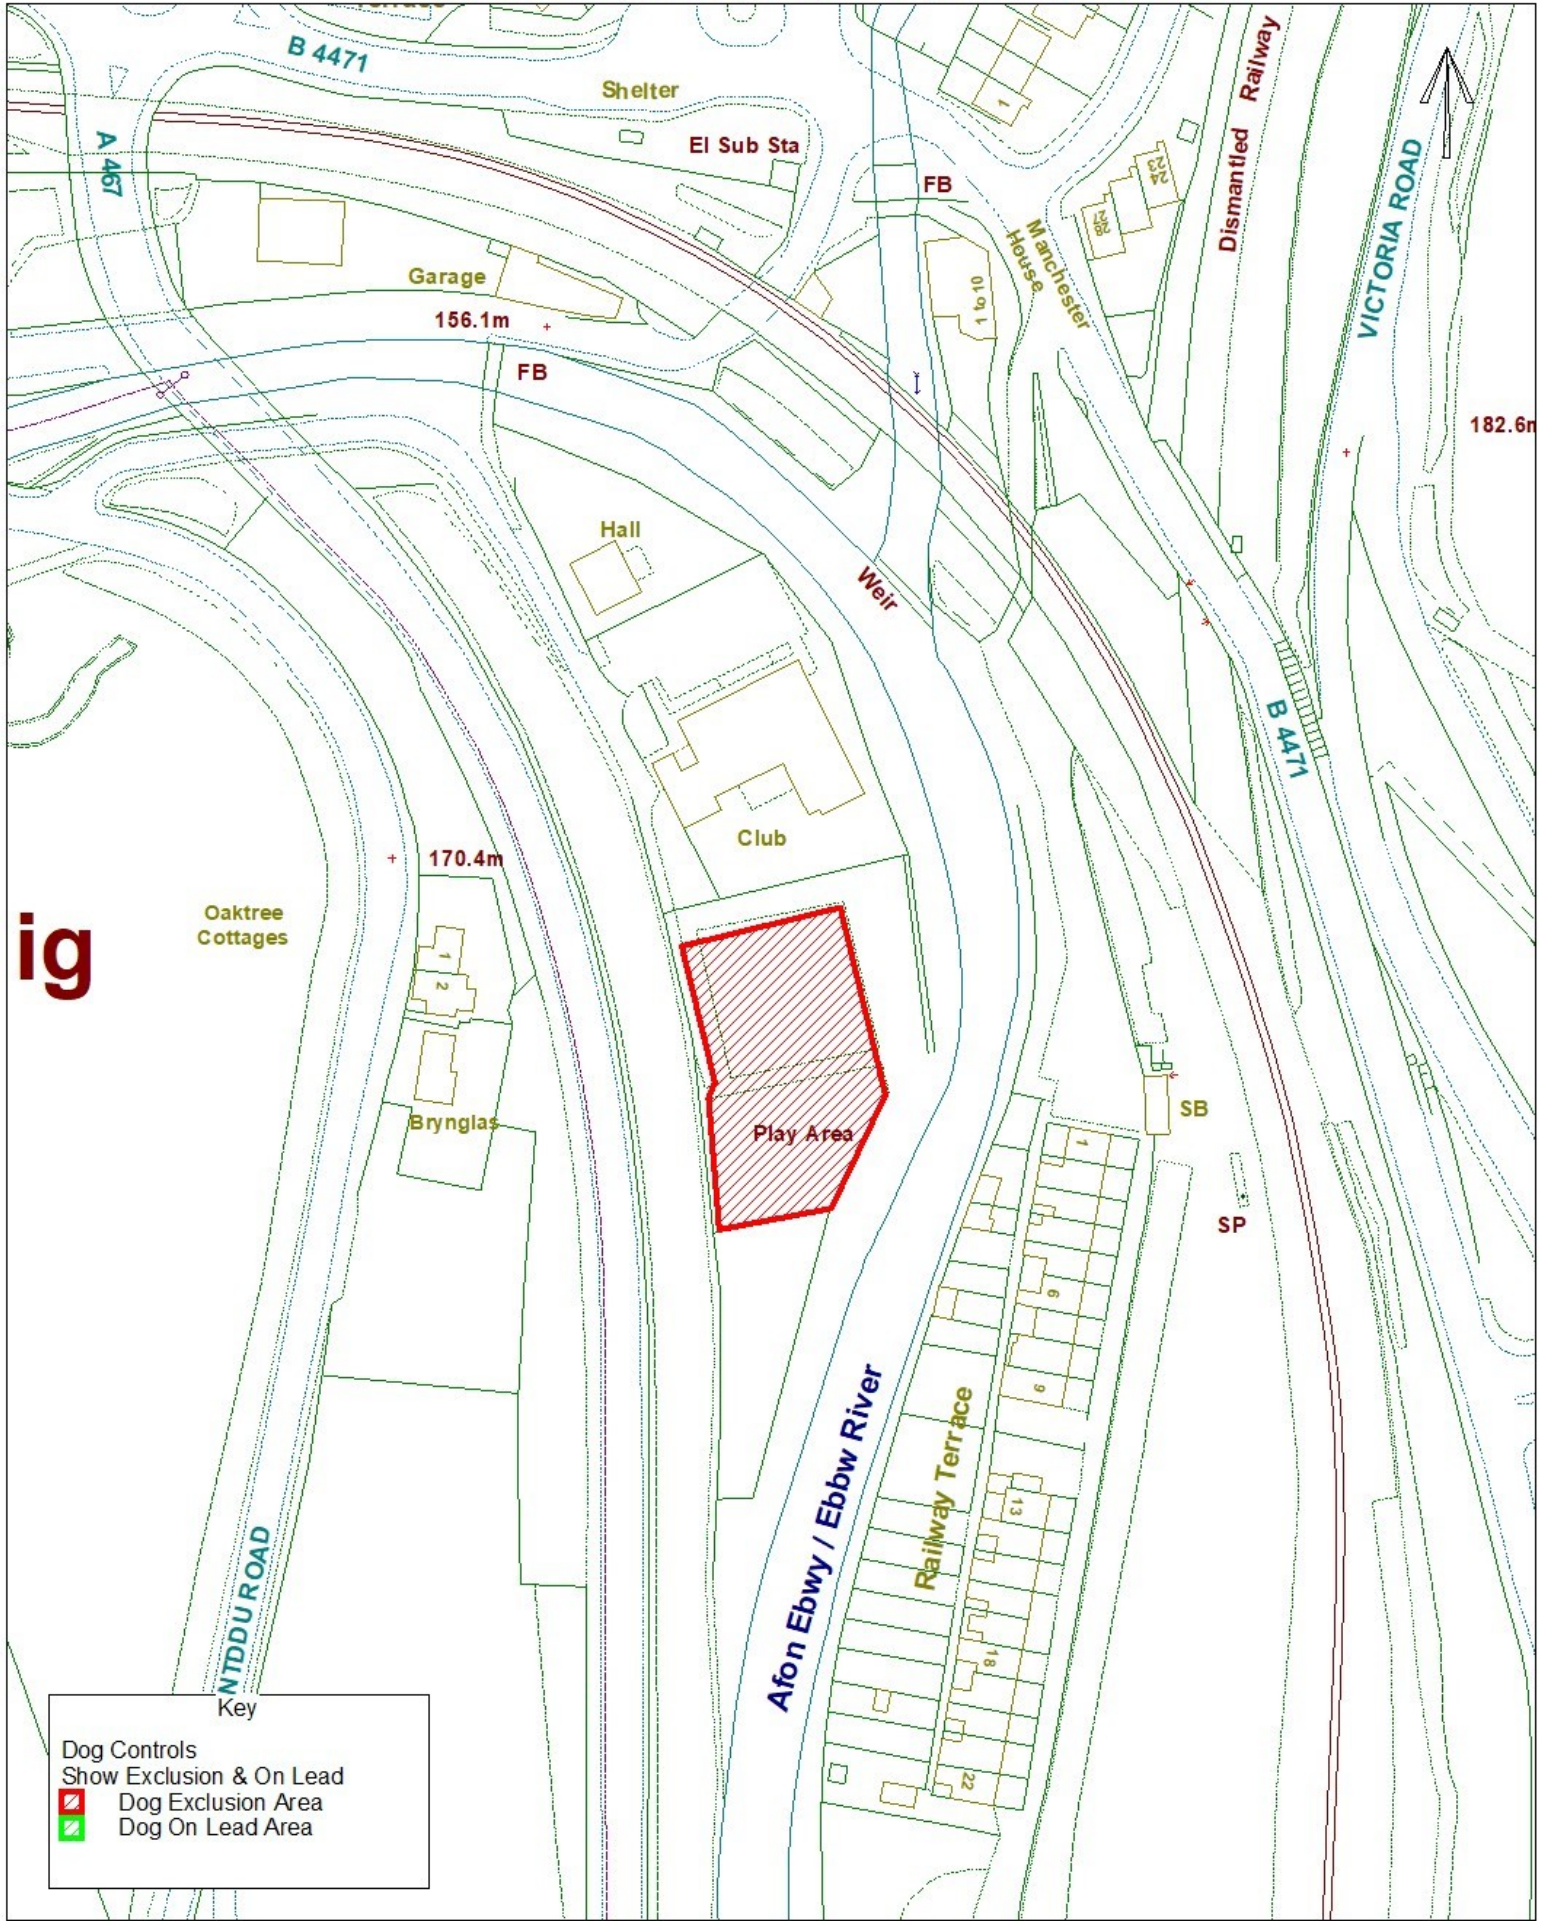

Blaenau Gwent County Borough Council

Dog Controls - Public Space Protection Order

Order Ref. No:	PSPO-DC-009		
Site Name:	Playground at Aberbeeg, Abertillery.		
Easting:	320932	Northing:	201799

Reproduced from the Ordnance Survey Mapping with the permission of Her Majesty's Stationary Office (C) Crown Copyright. Unauthorised reproduction infringes Crown Copyright and may lead to prosecution or civil proceedings. BGCBC - LA09002L.

Atgynhychwyd o Fapiau'r Ordnance Survey chaniatod Rheolwr Llyfffa Ei Mawrhydi (c) Hawlfraint y Goron.

Y mae atgynhyrchu heb awdurdod yn torri Hawlfraint y Goron a gall arwain at erlyniad neu achosion sifil. BGCBC - LA09002L

Key

- Dog Controls
- Show Exclusion & On Lead
- Dog Exclusion Area
- Dog On Lead Area