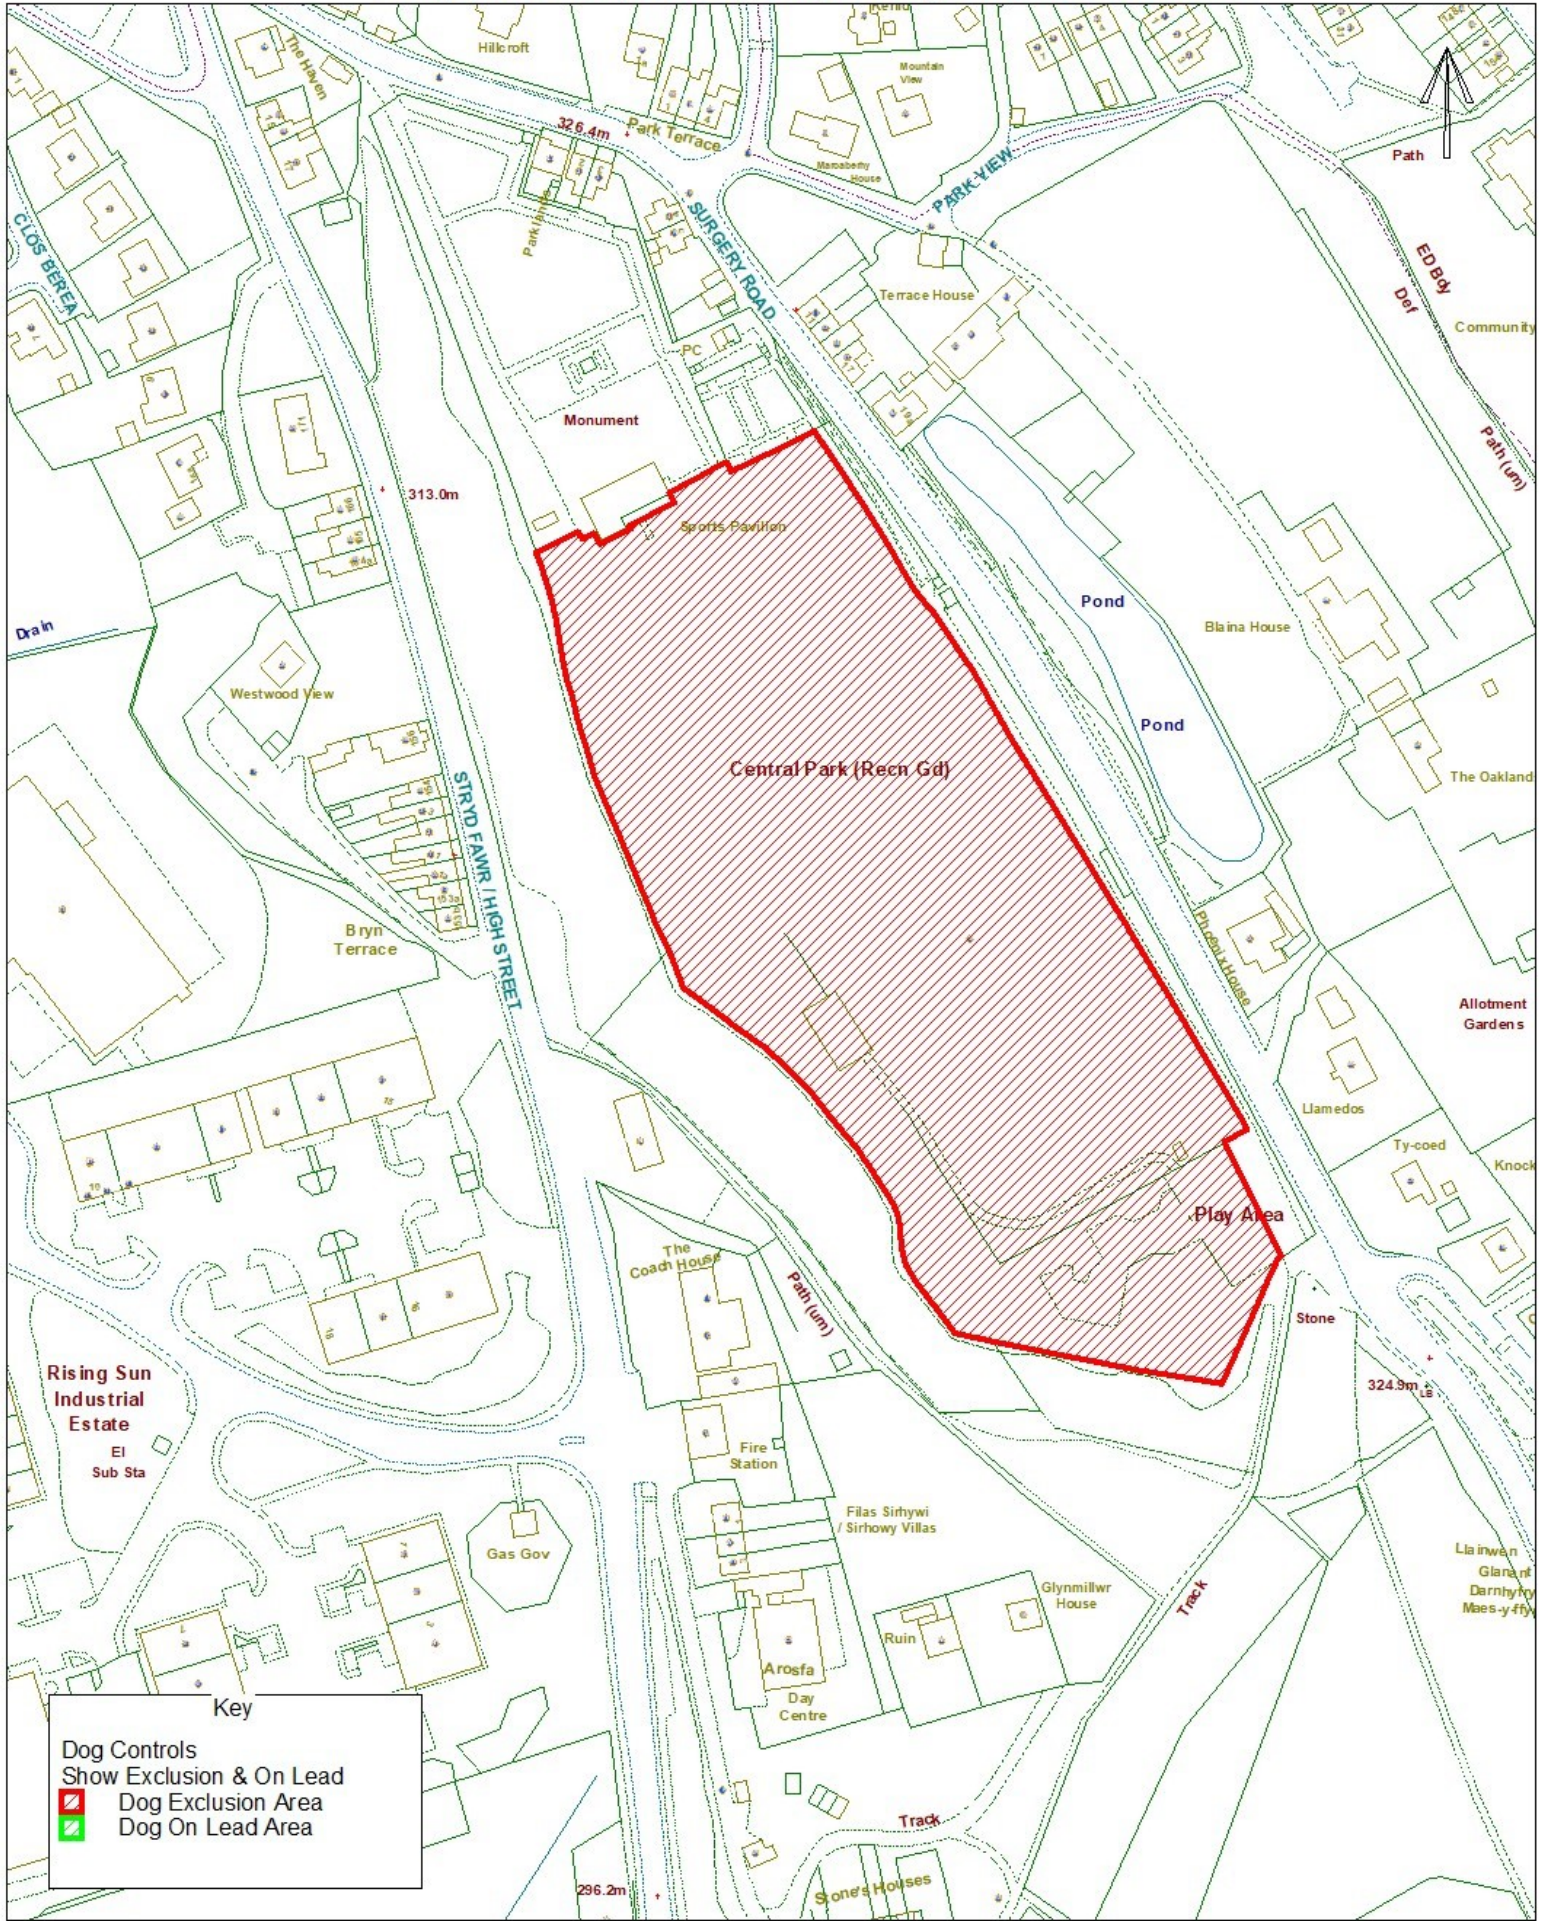

Blaenau Gwent County Borough Council

Dog Controls - Public Space Protection Order

Order Ref. No: PSPO-DC-043

Site Name: Central Park, Surgery Road, Blaina

Easting: 319931 Northing: 208921

Reproduced from the Ordnance Survey Mapping with the permission of Her Majesty's Stationary Office (C) Crown Copyright. Unauthorised reproduction infringes Crown Copyright and may lead to prosecution or civil proceedings. BGCBC - LA09002L.

Atgynhychwyd o Fapiau'r Ordnance Survey chaniatod Rheolwr Llyfffa Ei Mawrhydi (c) Hawffraint y Goron.

Y mae atgynhychu heb awdurdod yn torri Hawffraint y Goron a gall arwain at erlyniad neu achosion sifil. BGCBC - LA09002L

Key

- Dog Controls
- Show Exclusion & On Lead
-  Dog Exclusion Area
-  Dog On Lead Area