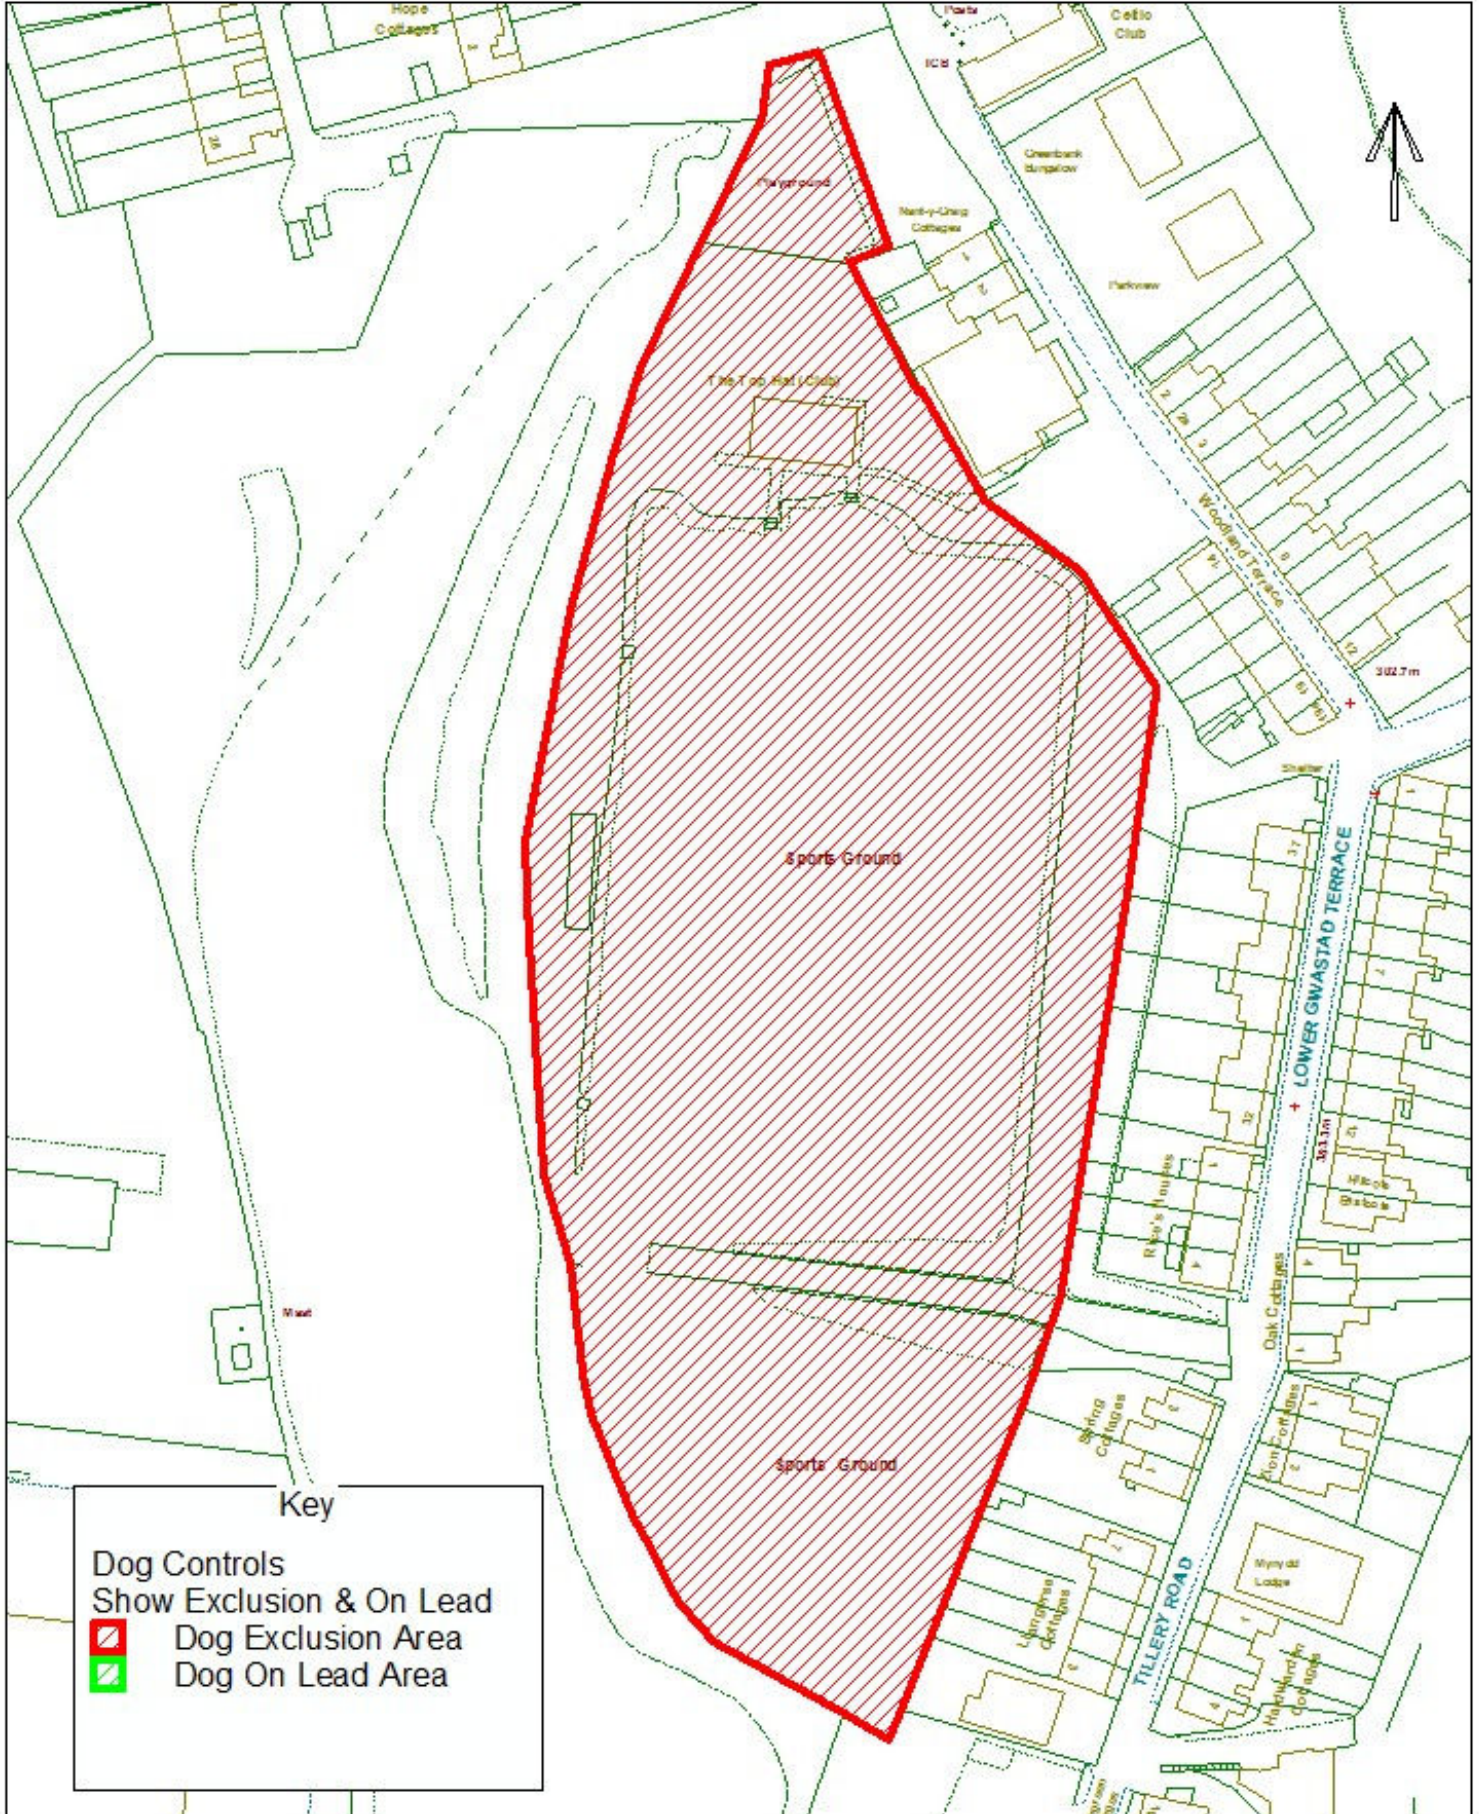

Blaenau Gwent County Borough Council

Dog Controls - Public Space Protection Order

Order Ref. No:	PSPO-DC-027
Site Name:	Woodland Playing Field, Lower Gwastod Terrace, Cwmtillery, Abertillery
Easting:	321885
Northing:	205660

Reproduced from the Ordnance Survey Mapping with the permission of Her Majesty's Stationary Office (C) Crown Copyright. Unauthorised reproduction infringes Crown Copyright and may lead to prosecution or civil proceedings. BGCBC - LA09002L.

Atgynnyddwyd o Fapanur Ordnance Survey ohereddau Rheolwr Llyfrau a'i Mawrddyn (a) Hwfftraff y Gornn. Yn eiddo atgynhyrchi heb awdurdod yr tom Hwfftraff y Gornn a gall arwain at enyddiad neu ohereddau sifn. BGCBC - LA09002L.

Key

Dog Controls
Show Exclusion & On Lead

- Dog Exclusion Area
- Dog On Lead Area