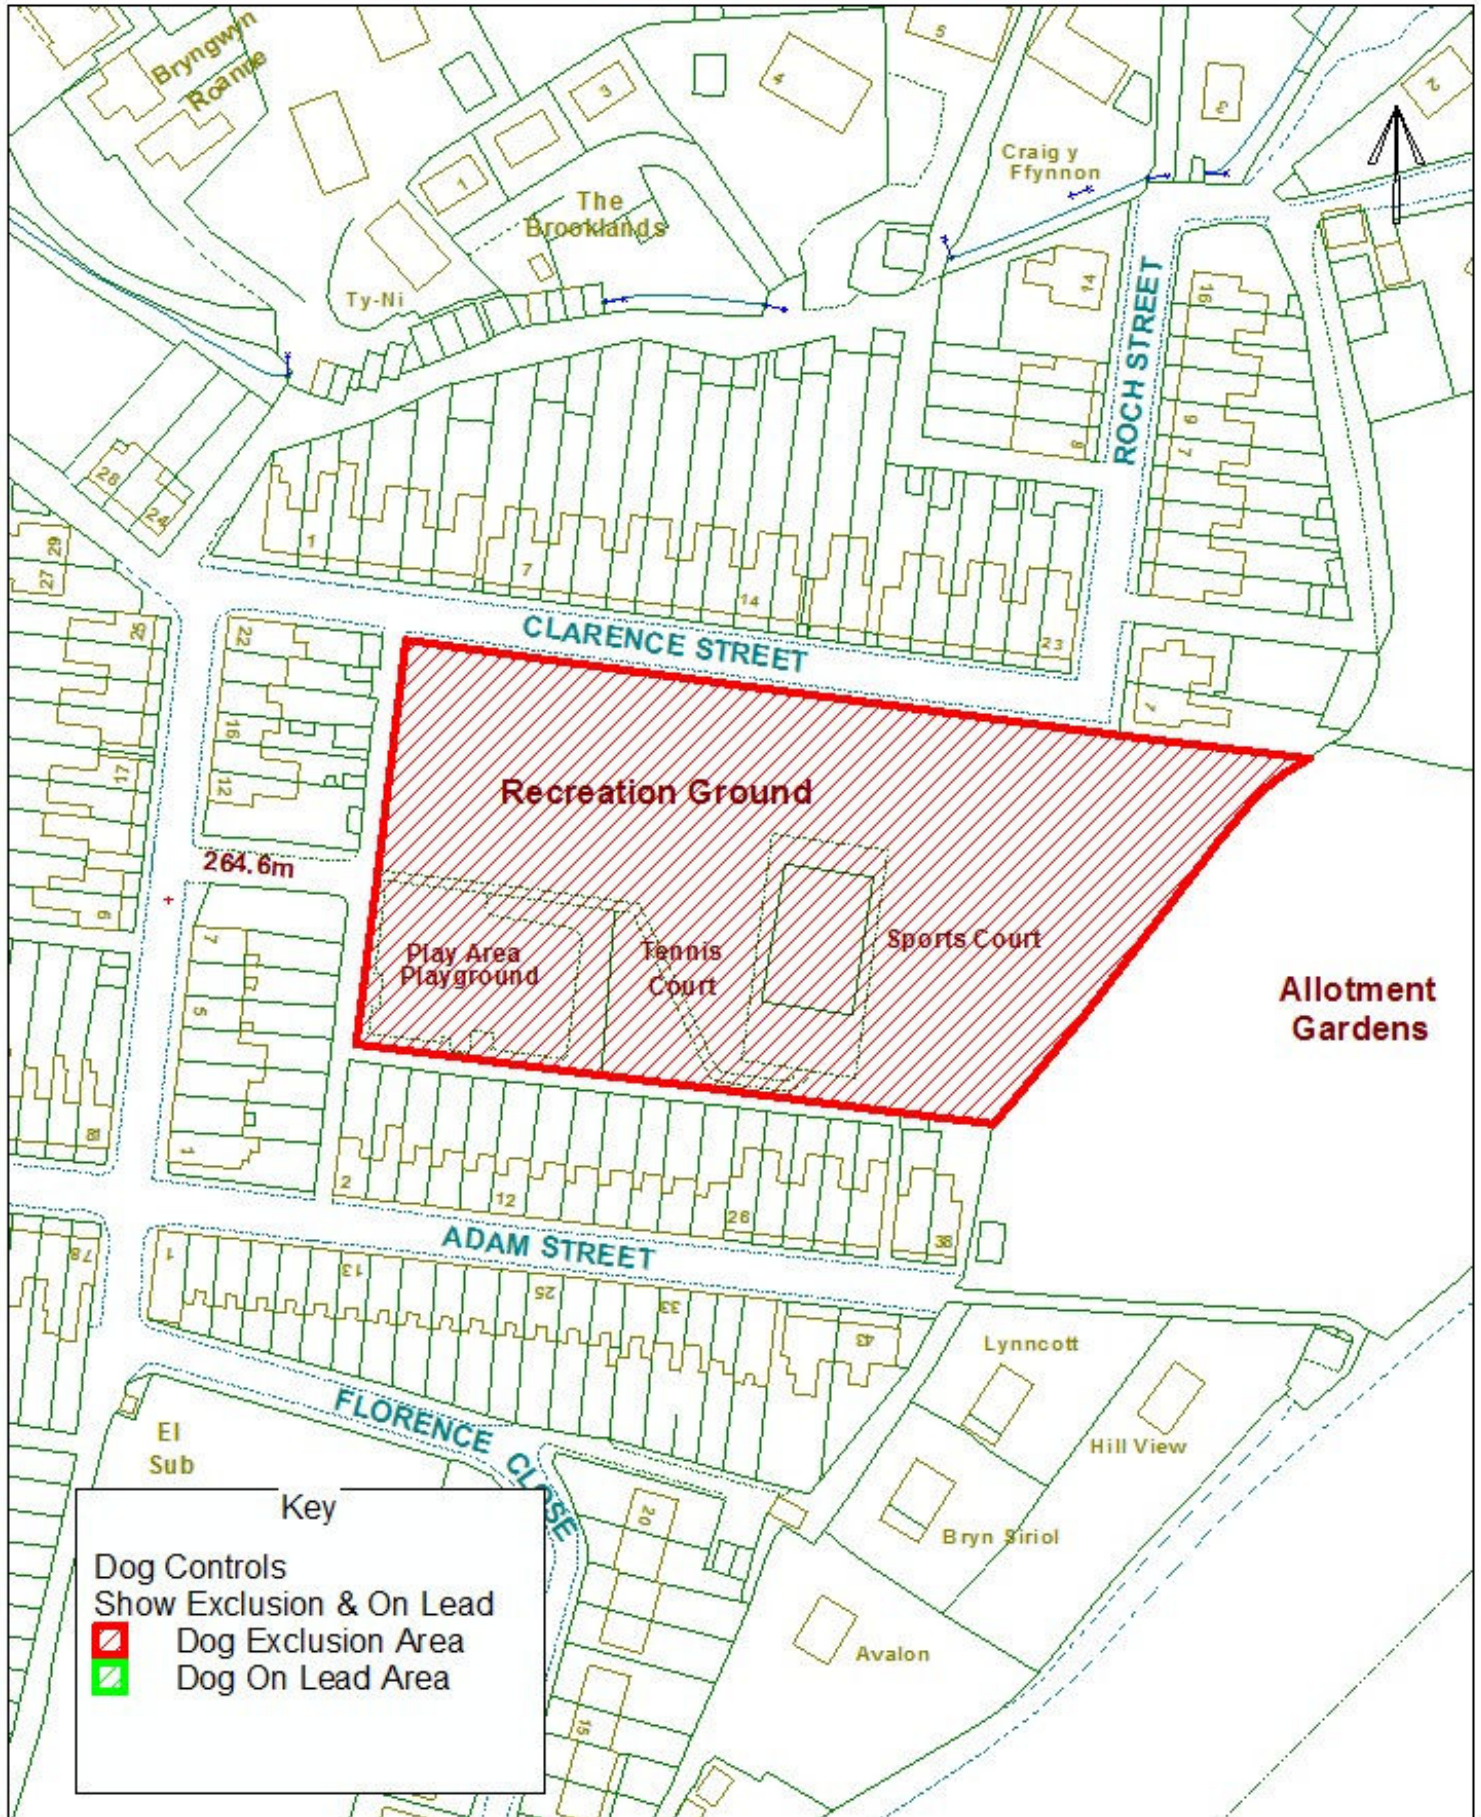

Blaenau Gwent County Borough Council

Dog Controls - Public Space Protection Order

Order Ref. No:	PSPO-DC-019
Site Name:	Gelli Cruq Park, Rear of Gelli Cruq Road, Abertillery.
Easting: 322184	Northing: 204523

Reproduced from the Ordnance Survey Mapping with the permission of Her Majesty's Stationary Office (C) Crown Copyright. Unauthorised reproduction infringes Crown Copyright and may lead to prosecution or civil proceedings. BGCBC - LA09002L.

Atgynnyddiad o Fapan'r Ordnance Survey ohereddau Rheolwr Llyfrau a'r Hysbysu'r Gorn. Yn eiddo atgynhyrchu heb awyddu yr tom Hysbysu'r Gorn a gall arwain at enwyd neu ohereddau sifft. BGCBC - LA09002L.

Key

Dog Controls

- Dog Exclusion Area
- Dog On Lead Area