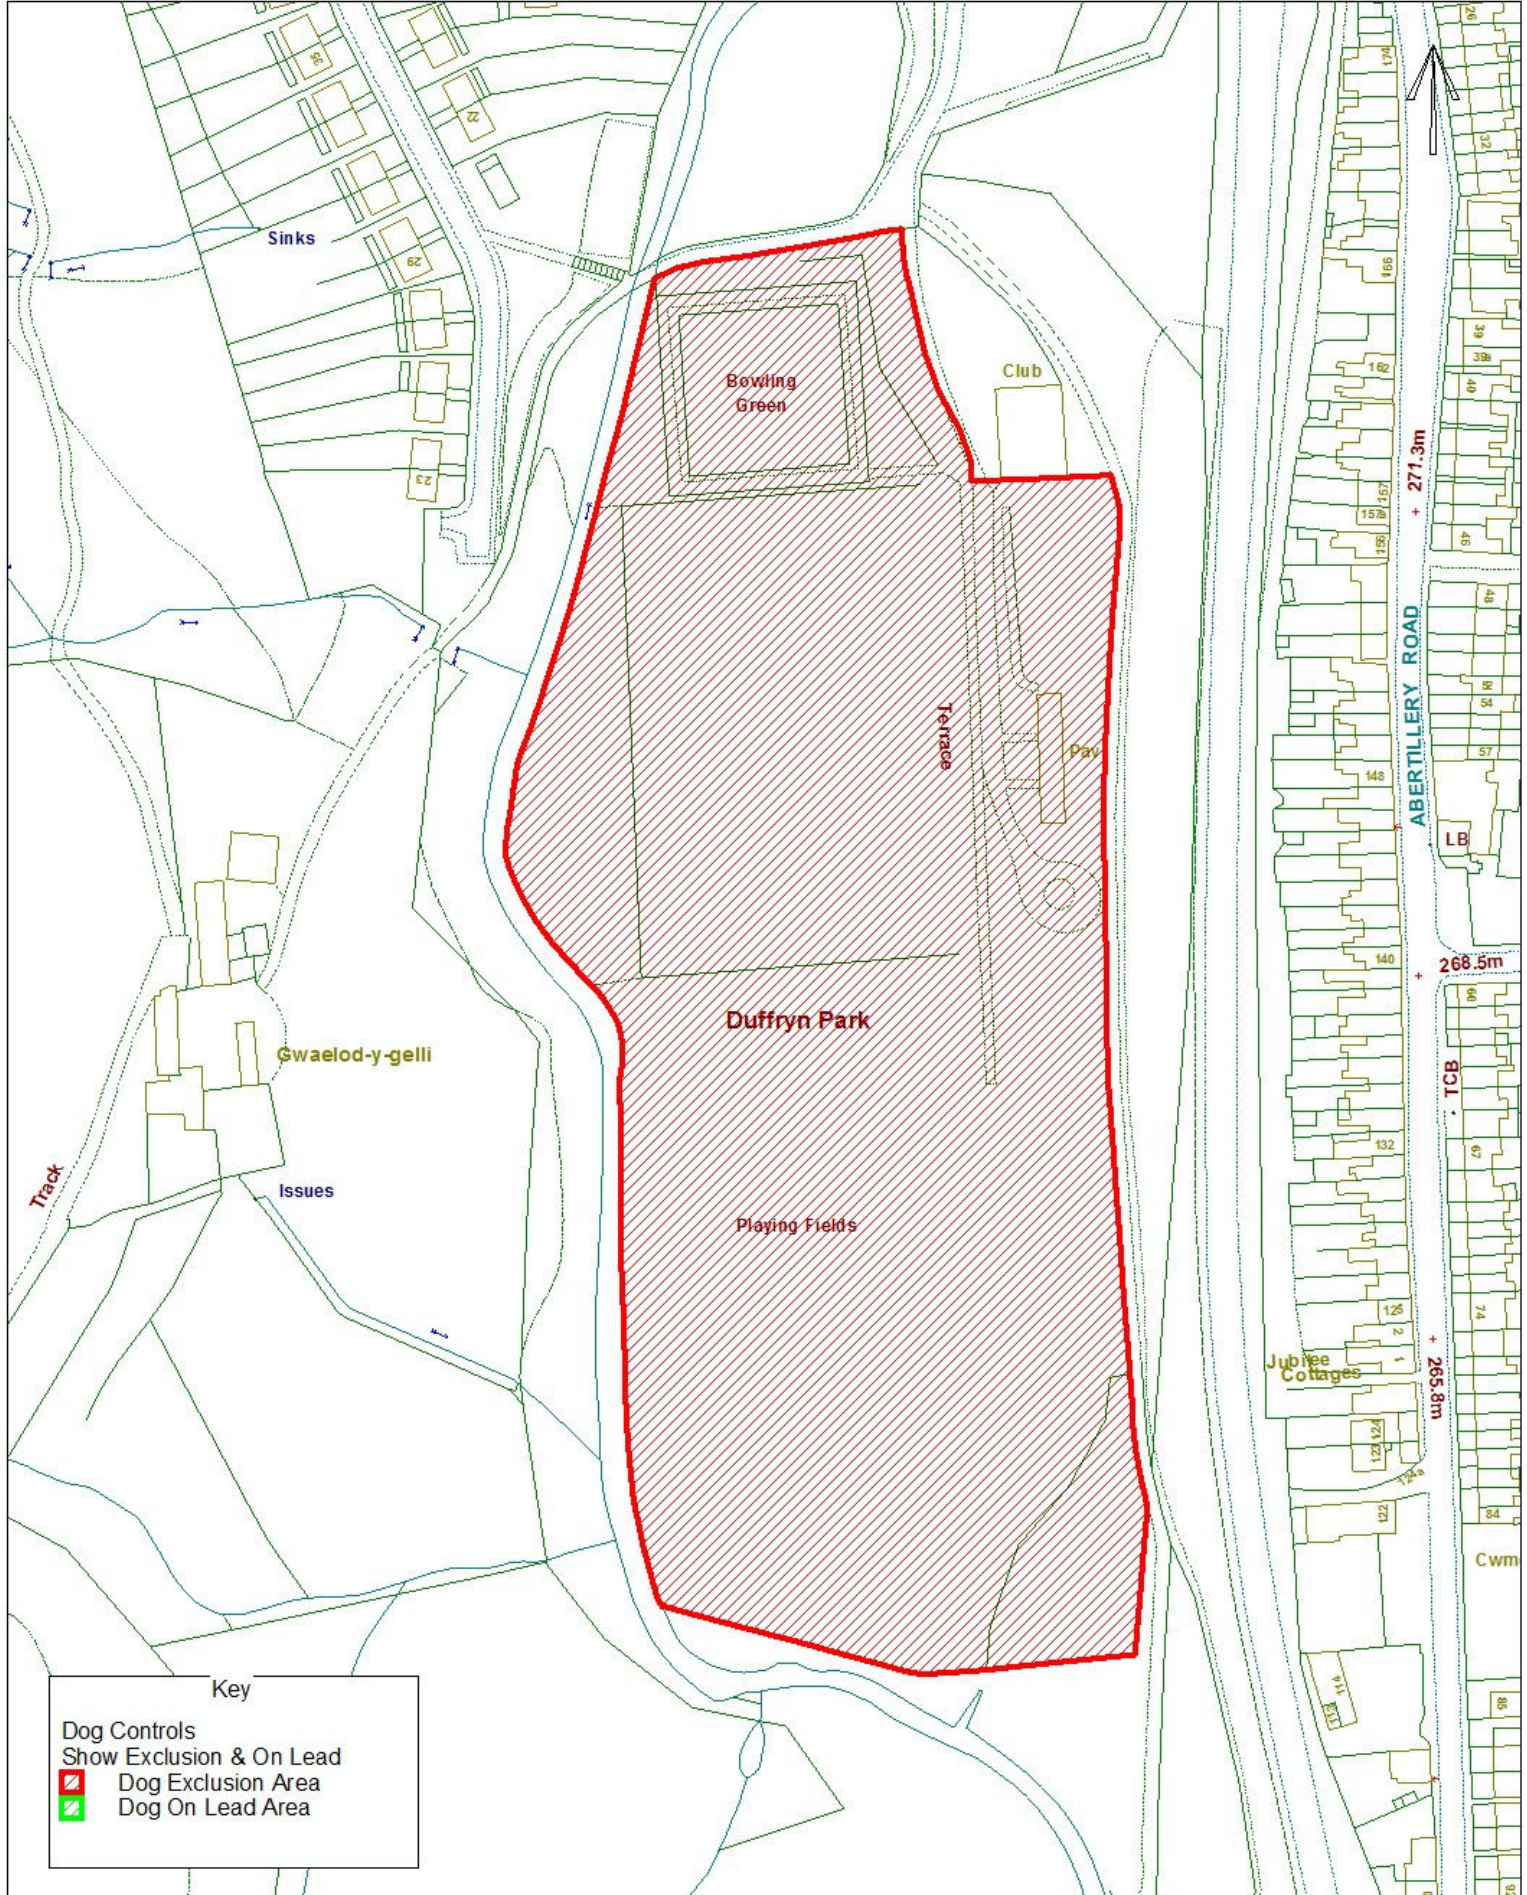

Blaenau Gwent County Borough Council

Dog Controls - Public Space Protection Order

Order Ref. No:	PSP0-DC-034
Site Name:	Duffryn Park, Blaina
Easting: 319951	Northing: 207310

Reproduced from the Ordnance Survey Mapping with the permission of Her Majesty's Stationary Office (C) Crown Copyright. Unauthorised reproduction infringes Crown Copyright and may lead to prosecution or civil proceedings. BGCBC - LA09002L.

Atgynhychwyd o Fapiau'r Ordnance Survey chaniatad Rheolwr Llyfrfa Ei Mawrhydi (C) Hawlfraint y Goron. Y mae atgynhyrchu heb awdurdod yn torri Hawlfraint y Goron a gall arwain at erlyniad neu achosion sifil. BGCBC - LA09002L

Key

- Dog Controls
- Show Exclusion & On Lead
- Dog Exclusion Area
- Dog On Lead Area