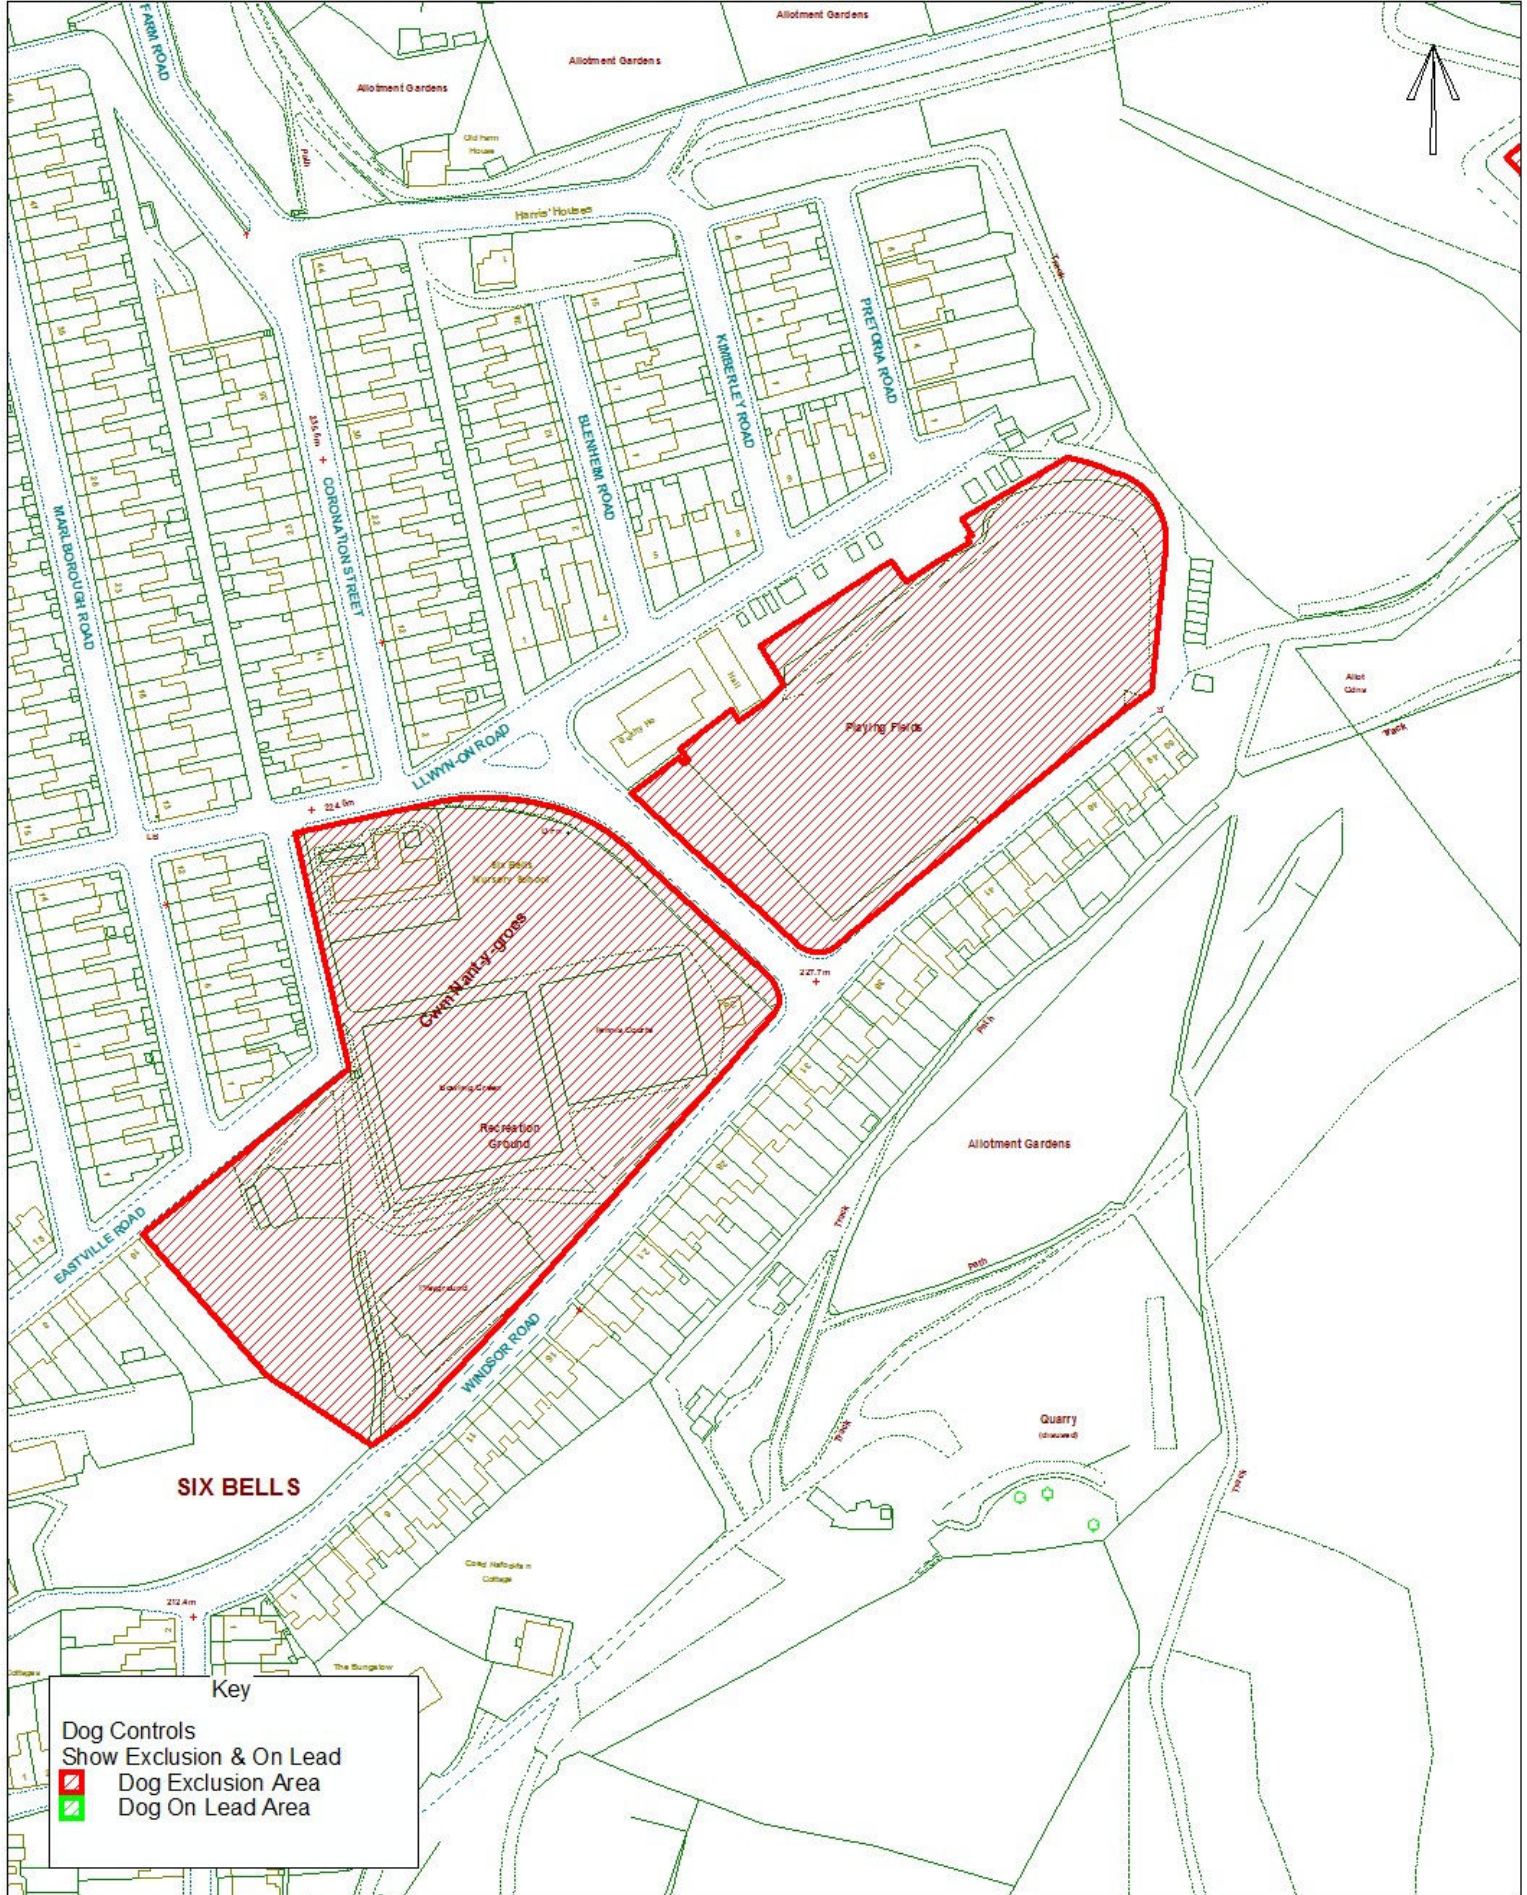

Blaenau Gwent County Borough Council

Dog Controls - Public Space Protection Order

Order Ref. No:	PSPO-DC-012 & PSPO-DC-013
Site Name:	Six Bells Park & Playing field at Windsor Road, Six Bells, Abertillery.
Easting:	322418
Northing:	203235

Reproduced from the Ordnance Survey Mapping with the permission of Her Majesty's Stationary Office (C) Crown Copyright. Unauthorised reproduction infringes Crown Copyright and may lead to prosecution or civil proceedings. BGCBC - LA09002L.
 Atgynhyrwyd o Fapiau'r Ordnance Survey chaniatod Rheolwr Llyfrfa Ei Mawrhydi (c) Hawlfraint y Goron.
 Y mae atgynhyrchu heb awdurdod yn torri Hawlfraint y Goron a gall arwain at erlyniad neu achosion sifil. BGCBC - LA09002L

Key

- Dog Exclusion Area
- Dog On Lead Area