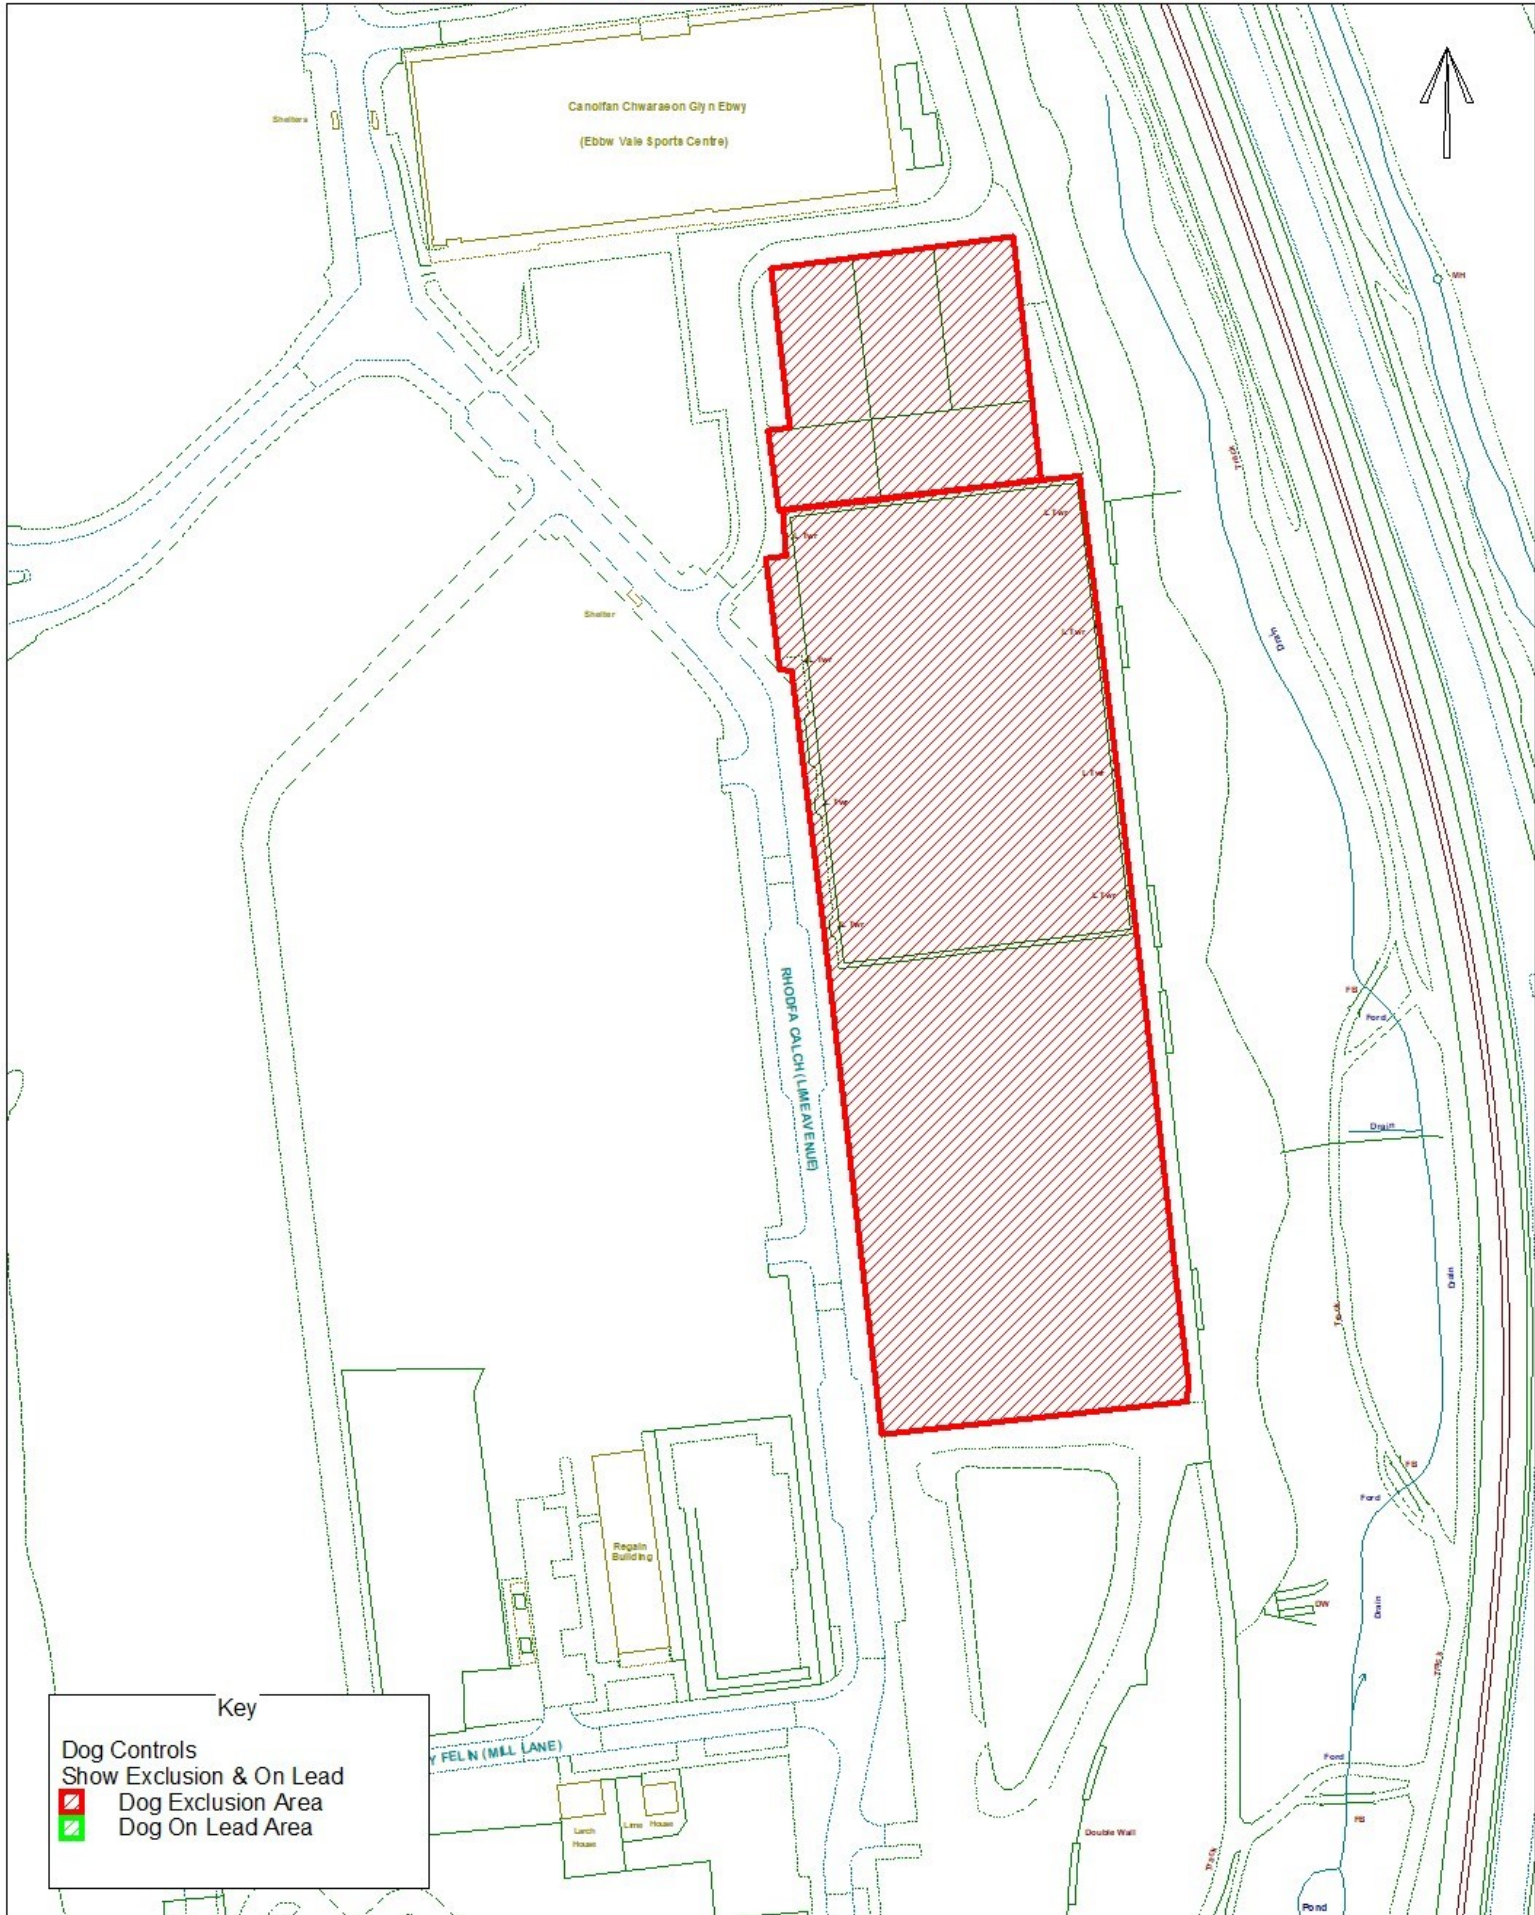

Blaenau Gwent County Borough Council

Dog Controls - Public Space Protection Order

Order Ref. No:	PSPO-DC-122
Site Name:	Ebbw Vale Sports Centre, Former Steelworks site, Ebbw Vale.
Easting: 317165	Northing: 208855

Reproduced from the Ordnance Survey Mapping with the permission of Her Majesty's Stationary Office (C) Crown Copyright. Unauthorised reproduction infringes Crown Copyright and may lead to prosecution or civil proceedings. BGCBC - LA09002L.

Atgynhychwyd o Fapiau'r Ordnance Survey chaniatod Rheolwr Llyfffa Ei Mawrhydi (c) Hawffraint y Goron.

Y mae atgynhychu heb awdurdod yn torri Hawffraint y Goron a gall arwain at erlyniad neu achosion sifil. BGCBC - LA09002L

Key

- Dog Controls
- Show Exclusion & On Lead
-  Dog Exclusion Area
-  Dog On Lead Area